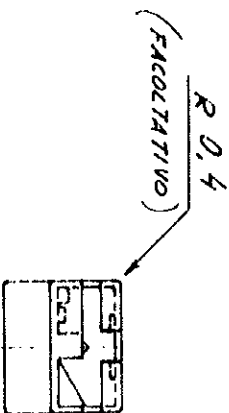

NUMBER

C-280233

DIMENSIONS IN m/m DO NOT SCALE PRINT

280233-5	NYLON	NERO
280233-1	6/6	ROSSO
280233-0	MATERIALE	NATURALE
P/N		COLORE

© 1971 BY AMP INCORPORATED. ALL RIGHTS RESERVED. AMP PRODUCTS COVERED BY PATENTS AND OR PATENTS PENDING.

CUSTOMER COPY
REFERENCE ONLY

MATERIAL AND FINISH

VEDERE TABELLA

AMP

AMP ITALIA
VIA SERRAVALLE 15
COLLENO (ORZINUOVI)

CLASS (4 ÷ 6 m/m 2)

WIRE RANGE INSULATION

TYPE

TOLERANCE EXCEPT AS NOTED

± 0.4

SCALE 2:1

LOC 1

NO A

C-280233

DATE

REVISION RECORD