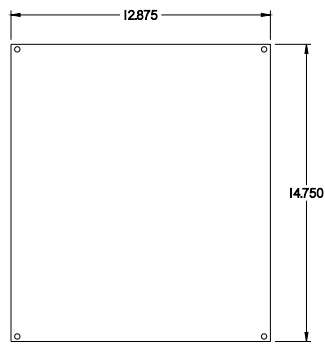

**PART No. 1414SCO10**

for more information visit  
[www.hammfg.com](http://www.hammfg.com)

Data subject to change without notice

TOP VIEW

ISOMETRIC VIEW

BACK VIEW

LEFT SIDE VIEW

FRONT VIEW

RIGHT SIDE VIEW

INNER PANEL

BOTTOM VIEW