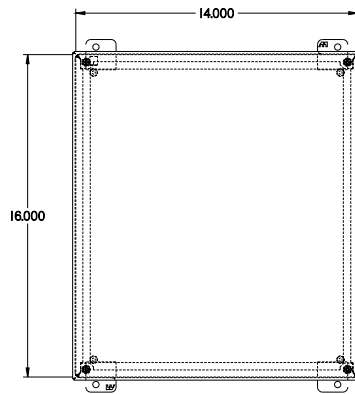

**PART No. 1414SCO10**

for more information visit  
[www.hammfg.com](http://www.hammfg.com)

Data subject to change without notice

TOP VIEW

ISOMETRIC VIEW

BACK VIEW

LEFT SIDE VIEW

FRONT VIEW

RIGHT SIDE VIEW

INNER PANEL

BOTTOM VIEW