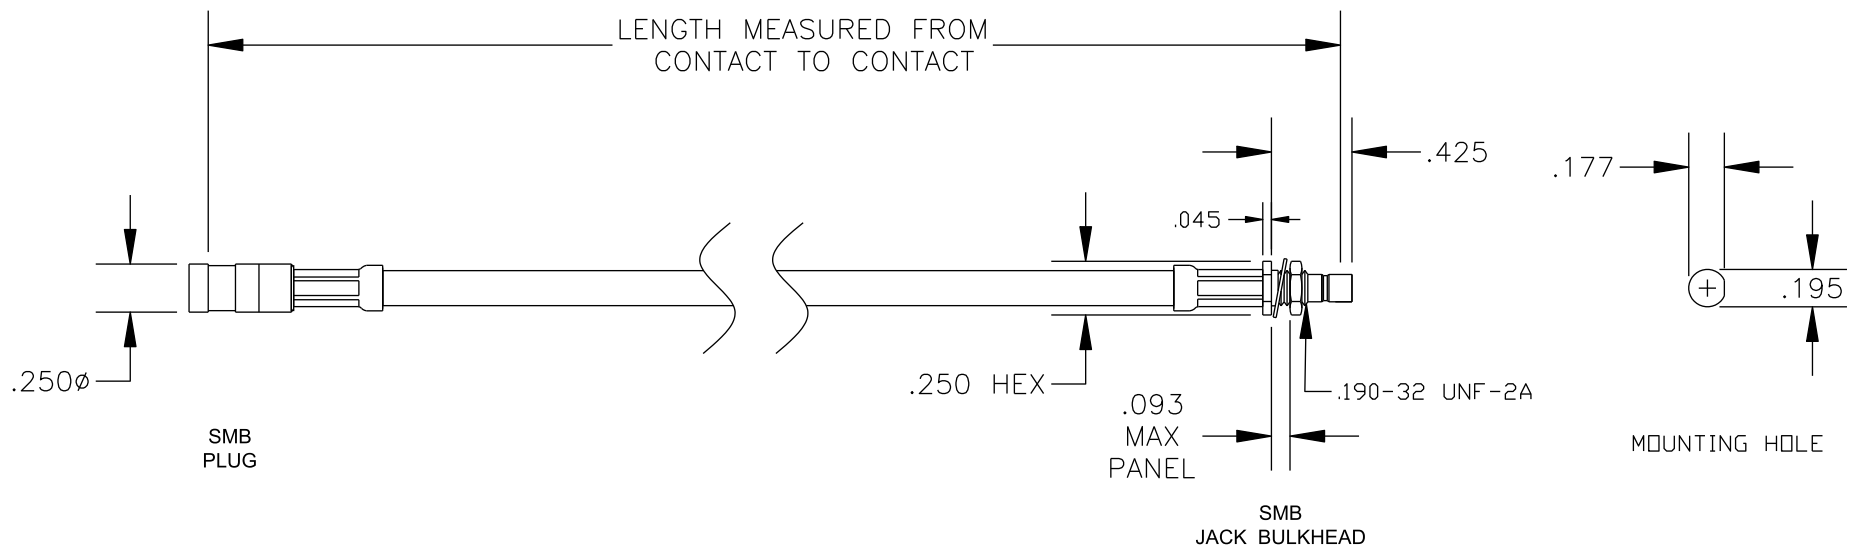

COMPONENTS	IMPEDANCE
SMB PLUG	50 OHM
SMB JACK BULKHEAD	50 OHM
RG58C/U	50 OHM

Standard Lengths	
-12	12"
-24	24"
-36	36"
-48	48"
-60	60"
-XXX	Custom Length in inches

**PASTERNACK ENTERPRISES, INC.**  
P.O BOX 16759, IRVINE, CA 92623  
PHONE (949) 261-1920 FAX (949) 261-7451  
WEB ADDRESS: [www.pasternack.com](http://www.pasternack.com)  
E-MAIL ADDRESS: [sales@pasternack.com](mailto:sales@pasternack.com)  
**COAXIAL & FIBER OPTICS**

DWG TITLE  
**PE34493LF-XX**

DES. CABLE ASSEMBLY, RG58C/U, SMB PLUG TO SMB JACK BULKHEAD (LEAD FREE)

REV. A	FSCM NO. 53919	CAD FILE 020408	SCALE N/A	SIZE A 147
--------	----------------	-----------------	-----------	------------

- NOTES:
1. UNLESS OTHERWISE SPECIFIED ALL DIMENSIONS ARE NOMINAL.
  2. ALL SPECIFICATIONS ARE SUBJECT TO CHANGE WITHOUT NOTICE AT ANY TIME.
  3. DIMENSIONS ARE IN INCHES.
  4. LENGTH TOLERANCE IS  $\pm 1.5\%$  OR  $\pm 3/8"$ , WHICHEVER IS GREATER.