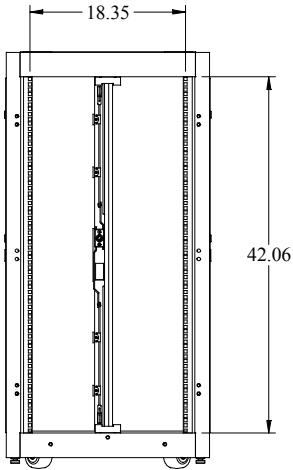

**PART No. DC1004224**  
 for more information visit  
[www.hammondmfg.com](http://www.hammondmfg.com)  
 Data subject to change without notice  
 Isometric drawing Not to Scale

TOP VIEW

FRONT DOOR REMOVED

FRONT VIEW

RIGHT SIDE VIEW

BACK VIEW

BOTTOM VIEW