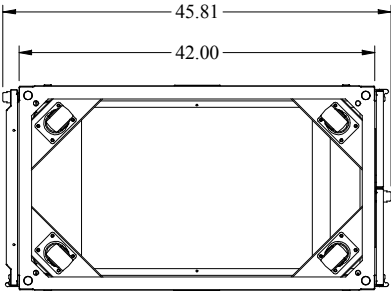

**PART No. DC1004224**  
 for more information visit  
[www.hammondmfg.com](http://www.hammondmfg.com)  
 Data subject to change without notice  
 Isometric drawing Not to Scale

TOP VIEW

FRONT DOOR REMOVED

FRONT VIEW

RIGHT SIDE VIEW

BACK VIEW

BOTTOM VIEW