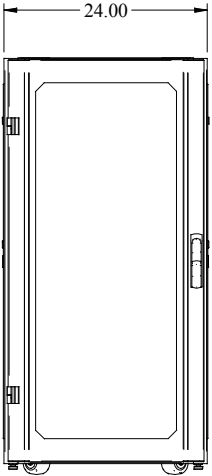

**PART No. DC1004224**  
 for more information visit  
[www.hammondmfg.com](http://www.hammondmfg.com)  
 Data subject to change without notice  
 Isometric drawing Not to Scale

TOP VIEW

FRONT DOOR REMOVED

FRONT VIEW

RIGHT SIDE VIEW

BACK VIEW

BOTTOM VIEW