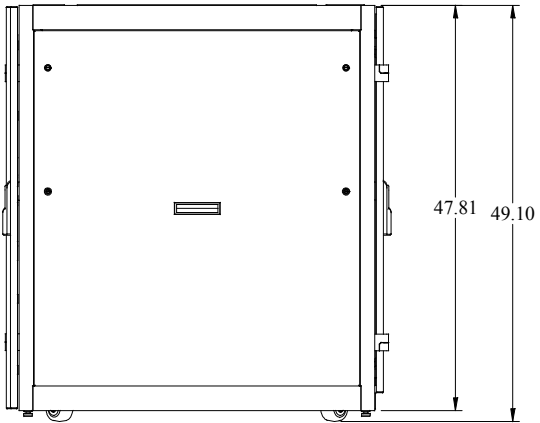

**PART No. DC1004224**  
 for more information visit  
[www.hammondmfg.com](http://www.hammondmfg.com)  
 Data subject to change without notice  
 Isometric drawing Not to Scale

TOP VIEW

FRONT DOOR REMOVED

FRONT VIEW

RIGHT SIDE VIEW

BACK VIEW

BOTTOM VIEW