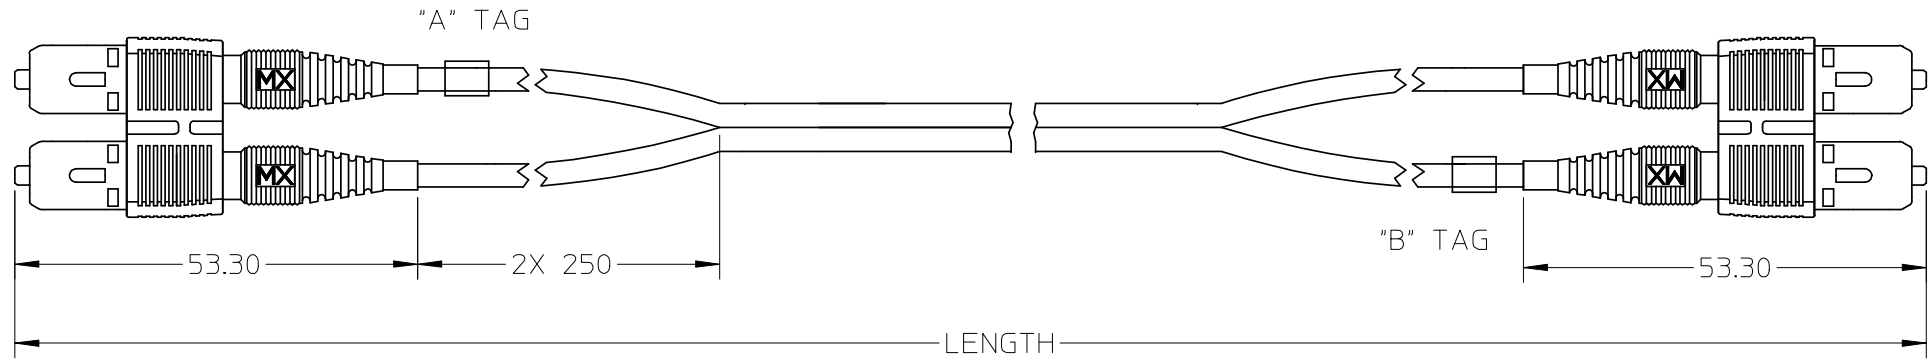

885235916	SC-SC DUP MM 62.5/125 3MM 69M	69000(+500/-0)
885235915	SC-SC DUP MM 62.5/125 3MM 63M	63000(+500/-0)
885235914	SC-SC DUP MM 62.5/125 3MM 15M	15000(+200/-0)
885235913	SC-SC DUP MM 62.5/125 3MM 60M	60000(+500/-0)
885235912	SC-SC DUP MM 62.5/125 3MM 57M	57000(+500/-0)
885235911	SC-SC DUP MM 62.5/125 3MM 56M	56000(+500/-0)
885235910	SC-SC DUP MM 62.5/125 3MM 53M	53000(+500/-0)
885235909	SC-SC DUP MM 62.5/125 3MM 10M	10000(+200/-0)
885235908	SC-SC DUP MM 62.5/125 3MM 52M	52000(+500/-0)
885235907	SC-SC DUP MM 62.5/125 3MM 51M	51000(+500/-0)
885235906	SC-SC DUP MM 62.5/125 3MM 18M	18000(+200/-0)
885235905	SC-SC DUP MM 62.5/125 3MM 16M	16000(+200/-0)
885235904	SC-SC DUP MM 62.5/125 3MM 8M	8000(+200/-0)
885235903	SC-SC DUP MM 62.5/125 3MM 7M	7000(+200/-0)
885235902	SC-SC DUP MM 62.5/125 3MM 6M	6000(+200/-0)
885235901	SC-SC DUP MM 62.5/125 3MM 2M	2000(+200/-0)
885235900	SC-SC DUP MM 62.5/125 3MM 1M	1000(+100/-0)
MX P/N	DESCRIPTION	LENGTH

885235999	SC-SC DUP MM 62.5/125 3MM 100M	100000(+500/-0)
885235949	SC-SC DUP MM 62.5/125 3MM 50M	50000(+500/-0)
885235930	SC-SC DUP MM 62.5/125 3MM 5M	5000(+200/-0)
885235929	SC-SC DUP MM 62.5/125 3MM 30M	30000(+200/-0)
885235928	SC-SC DUP MM 62.5/125 3MM 3M	3000(+200/-0)
885235927	SC-SC DUP MM 62.5/125 3MM 93M	93000(+500/-0)
885235926	SC-SC DUP MM 62.5/125 3MM 92M	92000(+500/-0)
885235925	SC-SC DUP MM 62.5/125 3MM 90M	90000(+500/-0)
885235924	SC-SC DUP MM 62.5/125 3MM 87M	87000(+500/-0)
885235923	SC-SC DUP MM 62.5/125 3MM 84M	84000(+500/-0)
885235922	SC-SC DUP MM 62.5/125 3MM 80M	80000(+500/-0)
885235921	SC-SC DUP MM 62.5/125 3MM 78M	78000(+500/-0)
885235920	SC-SC DUP MM 62.5/125 3MM 76M	76000(+500/-0)
885235919	SC-SC DUP MM 62.5/125 3MM 20M	20000(+200/-0)
885235918	SC-SC DUP MM 62.5/125 3MM 73M	73000(+500/-0)
885235917	SC-SC DUP MM 62.5/125 3MM 72M	72000(+500/-0)
MX P/N	DESCRIPTION	LENGTH

ENTER DESCRIPTION EC NO: DG2008-0161 2008/07/15 DRWN:XPCHEN 2008/07/15 CHKD: 2008/07/18 APPR:JOWANG	DESCRIPTION QUALITY SYMBOLS ▽=0 ▽=0	GENERAL TOLERANCES (UNLESS SPECIFIED)		DIMENSION STYLE MM ONLY		SCALE ---	DESIGN UNITS METRIC	THIRD ANGLE PROJECTION		
				DRAWN BY XP	DATE 2008/06/19	TITLE SC-SC DUP MM 62.5 3MM				
				CHECKED BY LISA	DATE 2008/06/19	APPROVED BY JOHNNY				
				MATERIAL NO. ENTER PART	DATE 2008/06/19	MOLEX MOLEX INCORPORATED		DOCUMENT NO. SD-88523-061	SHEET NO. 1 OF 00	
		DRAFT WHERE APPLICABLE MUST REMAIN WITHIN DIMENSIONS		SIZE A 4		THIS DRAWING CONTAINS INFORMATION THAT IS PROPRIETARY TO MOLEX INCORPORATED AND SHOULD NOT BE USED WITHOUT WRITTEN PERMISSION				

NOTE:
1. DUST CAPS ARE NOT SHOWN
2. PER CHANNEL @ 850nm,
IL<=0.50dB (IF L<30M),
IL<=0.50+0.003 X L dB (IF L>=30M)