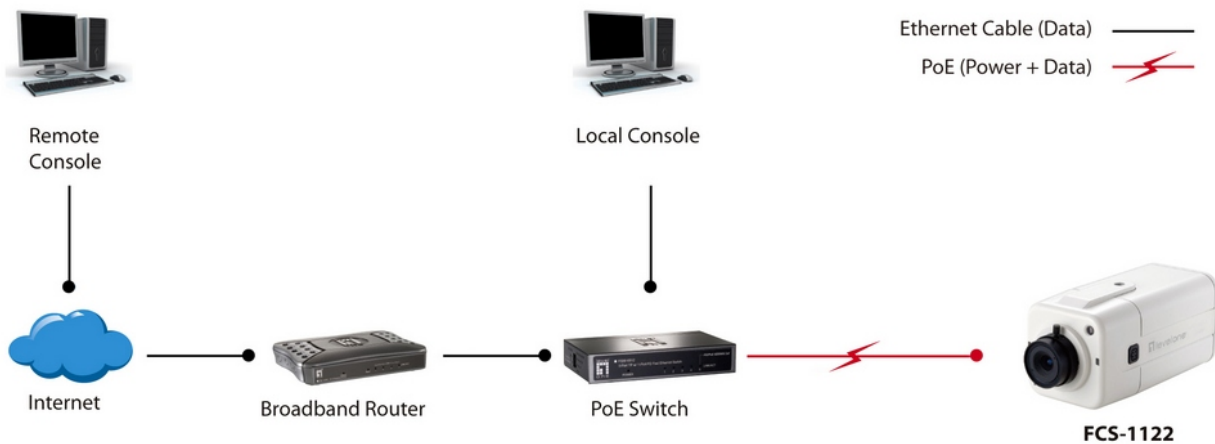

Physical Specifications

Dimensions (W x D x H mm):

120 x 60 x 60 mm

Weight (g):

380 g

Others

Approval and Compliance:

CE, FCC

Deployment:

Bracket for Wall/Ceiling Mount

Operation Systems:

Microsoft Windows 7/Vista/XP

Viewing System Requirements:

Browser: Internet Explorer 6.x or above

Cell phone: 3GPP player

Real Player: 10.5 or above

Quick Time 6.5 or above

Diagram

Order Information

FCS-1122

Package Contents

Power Adapter

RJ45 Ethernet Cable

Stand Kit

Quick Installation Guide

Resource CD (User Manual, Utility, 64-CH Monitoring Software)

No liability or responsibility for any errors or omissions in the content.
Specifications are subject to change without notice.