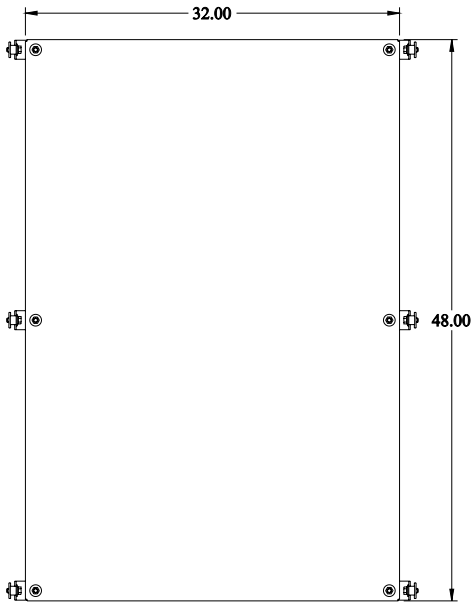

PART No. 60TYFW
 for more information visit
www.hammfg.com
 Data subject to change without notice
 Isometric drawing Not to Scale

REAR VIEW

SIDE VIEW

TOP VIEW

FRONT VIEW

SIDE VIEW

BOTTOM VIEW

ISOMETRIC VIEW