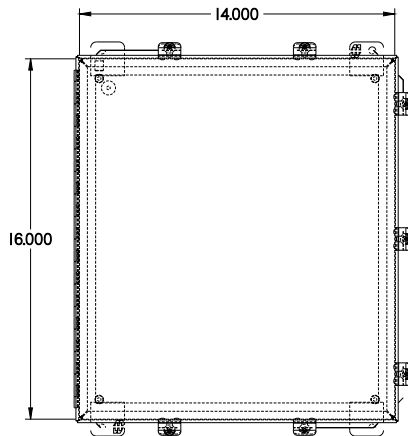

PART No. 1414N4PHO6LP

for more information visit
www.hammfg.com

Data subject to change without notice

TOP VIEW

ISOMETRIC VIEW

BACK VIEW

LEFT SIDE VIEW

FRONT VIEW

RIGHT SIDE VIEW

BOTTOM VIEW