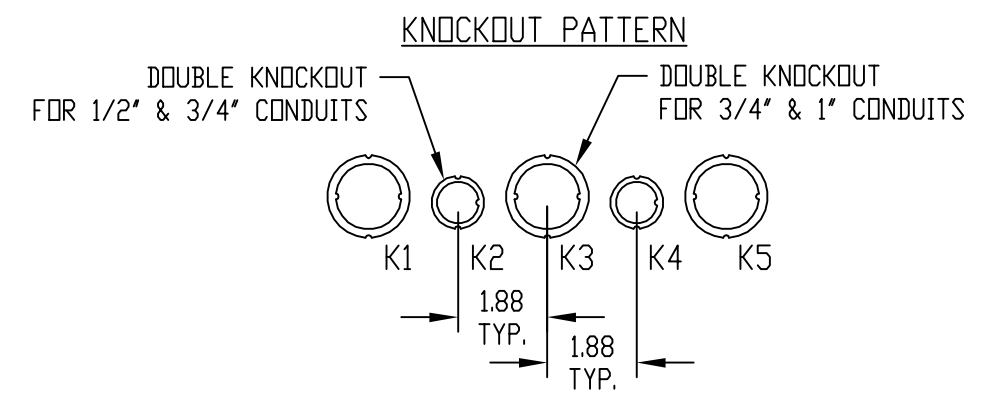

PART NAME

NEMA 3R BOX

PART No.

N3R-5801 THRU N3R-5808

REV. DATE

3-16-12

MATERIAL:
 BOX & PANEL - 16 GA. STEEL

FINISH:
 BOX & PANEL - LIGHT GRAY SMOOTH POWDERCOAT

GASKET - 6mm THICK BLACK NEOPRENE

PART NO.	A	B	C	D	E	F	G	KNOCKOUT PATTERN
N3R-5801	6.00	4.00	4.00	7.00	8.00	4.25	2.25	K2-K3
N3R-5802	6.00	6.00	4.00	7.00	8.00	4.25	4.25	K2-K3-K4
N3R-5803	8.00	6.00	4.00	9.00	10.00	6.25	4.25	K2-K3-K4
N3R-5804	8.00	8.00	6.00	9.00	10.00	6.25	6.25	K2-K3-K4-K5
N3R-5805	10.00	8.00	6.00	11.00	12.00	8.25	6.25	K2-K3-K4-K5
N3R-5806	12.00	10.00	6.00	13.00	14.00	10.25	8.25	K1-K2-K3-K4-K5
N3R-5807	12.00	12.00	6.00	13.00	14.00	10.25	10.25	K1-K2-K3-K4-K5
N3R-5808	12.00	12.00	10.00	13.00	14.00	10.25	10.25	K1-K2-K3-K4-K5