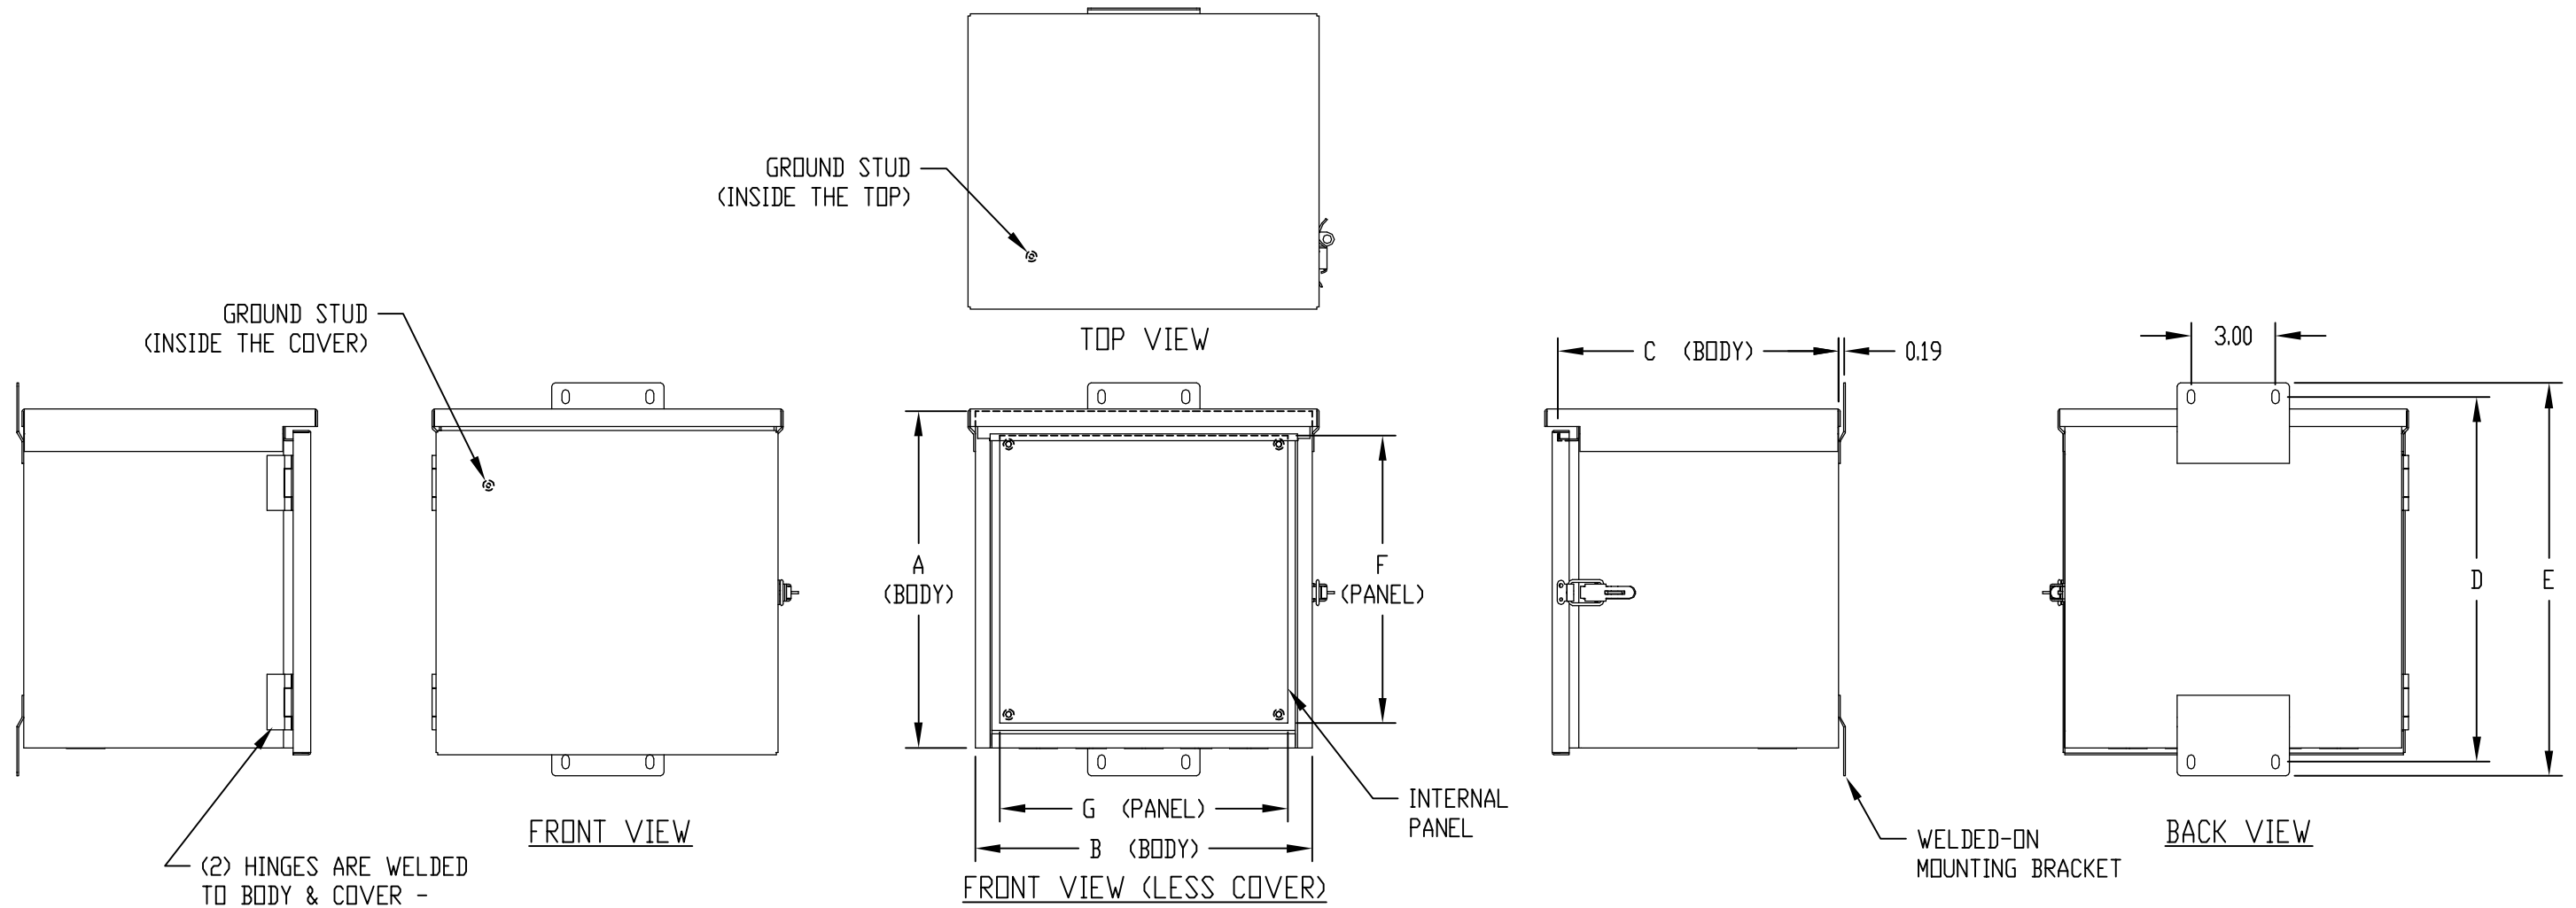

PART NAME

NEMA 3R BOX

PART No.

N3R-5801 THRU N3R-5808

REV. DATE

3-16-12

MATERIAL:
 BOX & PANEL - 16 GA. STEEL

FINISH:
 BOX & PANEL - LIGHT GRAY SMOOTH POWDERCOAT

GASKET - 6mm THICK BLACK NEOPRENE

PART NO.	A	B	C	D	E	F	G	KNOCKOUT PATTERN
N3R-5801	6.00	4.00	4.00	7.00	8.00	4.25	2.25	K2-K3
N3R-5802	6.00	6.00	4.00	7.00	8.00	4.25	4.25	K2-K3-K4
N3R-5803	8.00	6.00	4.00	9.00	10.00	6.25	4.25	K2-K3-K4
N3R-5804	8.00	8.00	6.00	9.00	10.00	6.25	6.25	K2-K3-K4-K5
N3R-5805	10.00	8.00	6.00	11.00	12.00	8.25	6.25	K2-K3-K4-K5
N3R-5806	12.00	10.00	6.00	13.00	14.00	10.25	8.25	K1-K2-K3-K4-K5
N3R-5807	12.00	12.00	6.00	13.00	14.00	10.25	10.25	K1-K2-K3-K4-K5
N3R-5808	12.00	12.00	10.00	13.00	14.00	10.25	10.25	K1-K2-K3-K4-K5