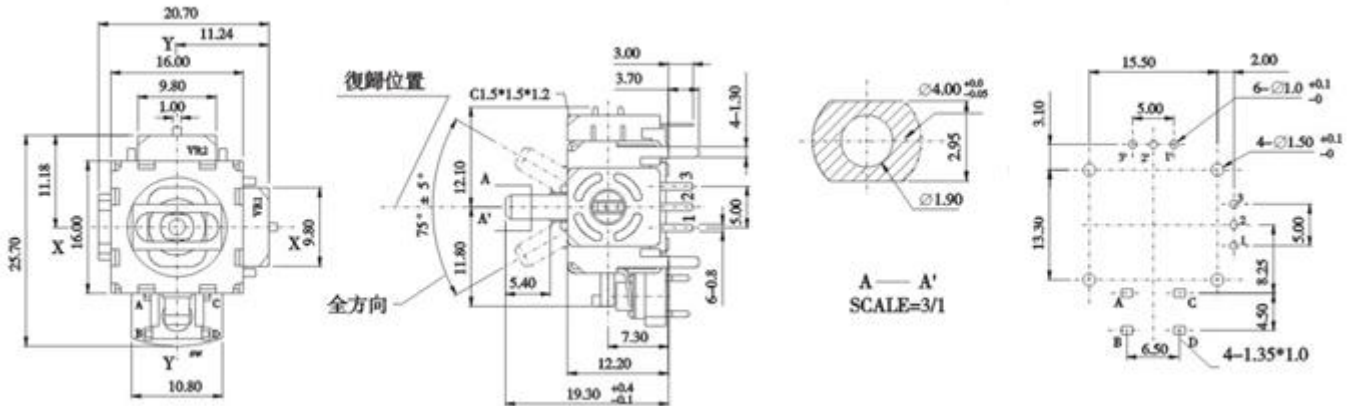

Model(型號): **RKJXP12001**

▶ Download PDF file

Features:(特點):

Compact design with a good space factor.
Available in a wide variety of type including standard type and lever reset type.
Constructed integral with tact switch for selection ,thus contributing to improvement in the operability of sets.

Applications(作用):

Controller for remote control of audio equipment , CD-L , VCD , TV ,car navigation system, and for game , etc .

Dimensions(規格圖):

Specifications(規格)

Electrical Characteristics [電氣性能]

Total resistance [全阻抗值]	10KΩ , 50K Ω , 100KΩ
Total resistance tolerance [全阻抗值容許差]	±30%
Ratings power(w) [額定功率]	0.0125W, Switch 5V DC
Resistance taper [阻抗變化特性]	B
Residual resistance [殘留阻值]	全阻值3%Ω Max.
Sliding noise [滑動雜音]	300mV Max
Insulation resistance [絕緣阻抗]	100MΩ Min. at DC 250V. Switch 10MΩ Min. DC 10V
Withstanding voltage [耐電壓]	1 minute at AC 250V
Max. operating voltage [最高使用電壓]	AC 50V