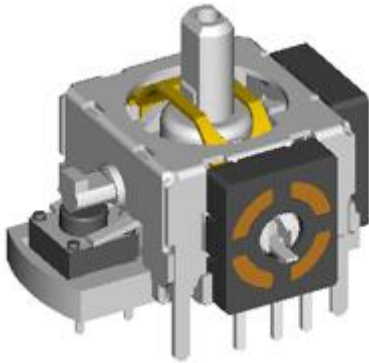

Model(型號): **RKJXP12001**

▶ Download PDF file

Features:(特點):

Compact design with a good space factor.
Available in a wide variety of type including standard type and lever reset type.
Constructed integral with tact switch for selection ,thus contributing to improvement in the operability of sets.

Applications(作用):

Controller for remote control of audio equipment , CD-L , VCD , TV ,car navigation system, and for game , etc .

Dimensions(規格圖):

Specifications(規格)

Electrical Characteristics [電氣性能]

Total resistance [全阻抗值]	10KΩ , 50K Ω , 100KΩ
Total resistance tolerance [全阻抗值容許差]	±30%
Ratings power(w) [額定功率]	0.0125W, Switch 5V DC
Resistance taper [阻抗變化特性]	B
Residual resistance [殘留阻值]	全阻值3%Ω Max.
Sliding noise [滑動雜音]	300mV Max
Insulation resistance [絕緣阻抗]	100MΩ Min. at DC 250V. Switch 10MΩ Min. DC 10V
Withstanding voltage [耐電壓]	1 minute at AC 250V
Max. operating voltage [最高使用電壓]	AC 50V