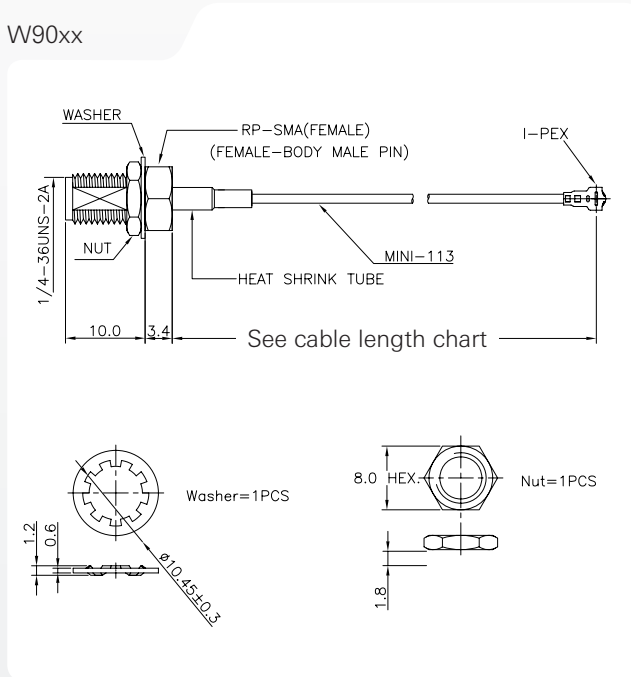

Electrical Specification @ +25°C

Note: This part number is lead-free and RoHS compliant. No additional suffix or identifier is required.

Part Number	VSWR 2.4GHz/6GHz	Insertion Loss 2.4GHz/6GHz	Cable Length (in/mm)	Connector Types
W9003	1.2/1.3	0.4dB/0.8dB	3/76	R-SMA Female to I-PEX
W9003M	1.2/1.3	0.4dB/0.8dB	3/76	SMA Female to I-PEX
W9006	1.1/1.3	0.6dB/1.1dB	6/150	R-SMA Female to I-PEX
W9006M	1.1/1.3	0.6dB/1.1dB	6/150	SMA Female to I-PEX
W9009	1.2/1.4	0.8dB/1.4dB	9/229	R-SMA Female to I-PEX
W9009M	1.2/1.4	0.8dB/1.4dB	9/229	SMA Female to I-PEX
W9011	1.2/1.2	0.9dB/1.8dB	11/280	R-SMA Female to I-PEX
W9011M	1.2/1.2	0.9dB/1.8dB	11/280	SMA Female to I-PEX
W9015	1.3/1.4	1.0db/1.9db	15/381	R-SMA Female to I-PEX
W9015M	1.3/1.4	1.0dB/1.9dB	15/381	SMA Female to I-PEX
W9020	1.3/1.5	1.1dB/2.0dB	20/508	R-SMA Female to I-PEX
W9020M	1.3/1.5	1.1dB/2.0dB	20/508	SMA Female to I-PEX
W9063B170	1.1/1.9	1.3dB/2.4dB	17/431	I-PEX to R-TNC Female

Pulse Finland Oy

Takatie 6
90440 Kempele, Finland
Tel: +358 207 935 500
Fax: +358 207 935 501
www.pulseeng.com/antennas

Cable Assembly for Wireless Application

Mechanical Dimensions

W90xx

W90xxM

Part Number	inch/mm
W9003	3/76
W9006	6/150
W9009	9/229
W9011	11/280
W9015	15/381
W9020	20/508

Part Number	inch/mm
W9003M	3/76
W9006M	6/150
W9009M	9/229
W9011M	11/280
W9015M	15/381
W9020M	20/508

Cable Assembly for Wireless Application

Mechanical Dimensions

W9063B170

Pulse Finland Oy

Takatie 6
90440 Kempele, Finland