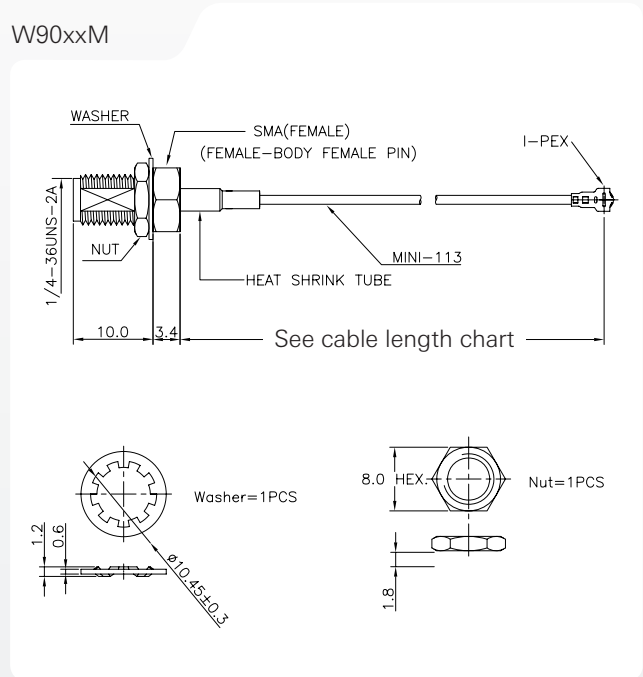

Electrical Specification @ +25°C

Note: This part number is lead-free and RoHS compliant. No additional suffix or identifier is required.

Part Number	VSWR 2.4GHz/6GHz	Insertion Loss 2.4GHz/6GHz	Cable Length (in/mm)	Connector Types
W9003	1.2/1.3	0.4dB/0.8dB	3/76	R-SMA Female to I-PEX
W9003M	1.2/1.3	0.4dB/0.8dB	3/76	SMA Female to I-PEX
W9006	1.1/1.3	0.6dB/1.1dB	6/150	R-SMA Female to I-PEX
W9006M	1.1/1.3	0.6dB/1.1dB	6/150	SMA Female to I-PEX
W9009	1.2/1.4	0.8dB/1.4dB	9/229	R-SMA Female to I-PEX
W9009M	1.2/1.4	0.8dB/1.4dB	9/229	SMA Female to I-PEX
W9011	1.2/1.2	0.9dB/1.8dB	11/280	R-SMA Female to I-PEX
W9011M	1.2/1.2	0.9dB/1.8dB	11/280	SMA Female to I-PEX
W9015	1.3/1.4	1.0db/1.9db	15/381	R-SMA Female to I-PEX
W9015M	1.3/1.4	1.0dB/1.9dB	15/381	SMA Female to I-PEX
W9020	1.3/1.5	1.1dB/2.0dB	20/508	R-SMA Female to I-PEX
W9020M	1.3/1.5	1.1dB/2.0dB	20/508	SMA Female to I-PEX
W9063B170	1.1/1.9	1.3dB/2.4dB	17/431	I-PEX to R-TNC Female

Pulse Finland Oy

Takatie 6
90440 Kempele, Finland
Tel: +358 207 935 500
Fax: +358 207 935 501
www.pulseeng.com/antennas

Cable Assembly for Wireless Application

Mechanical Dimensions

W90xx

W90xxM

Part Number	inch/mm
W9003	3/76
W9006	6/150
W9009	9/229
W9011	11/280
W9015	15/381
W9020	20/508

Part Number	inch/mm
W9003M	3/76
W9006M	6/150
W9009M	9/229
W9011M	11/280
W9015M	15/381
W9020M	20/508

Cable Assembly for Wireless Application

Mechanical Dimensions

W9063B170

Pulse Finland Oy

Takatie 6
90440 Kempele, Finland