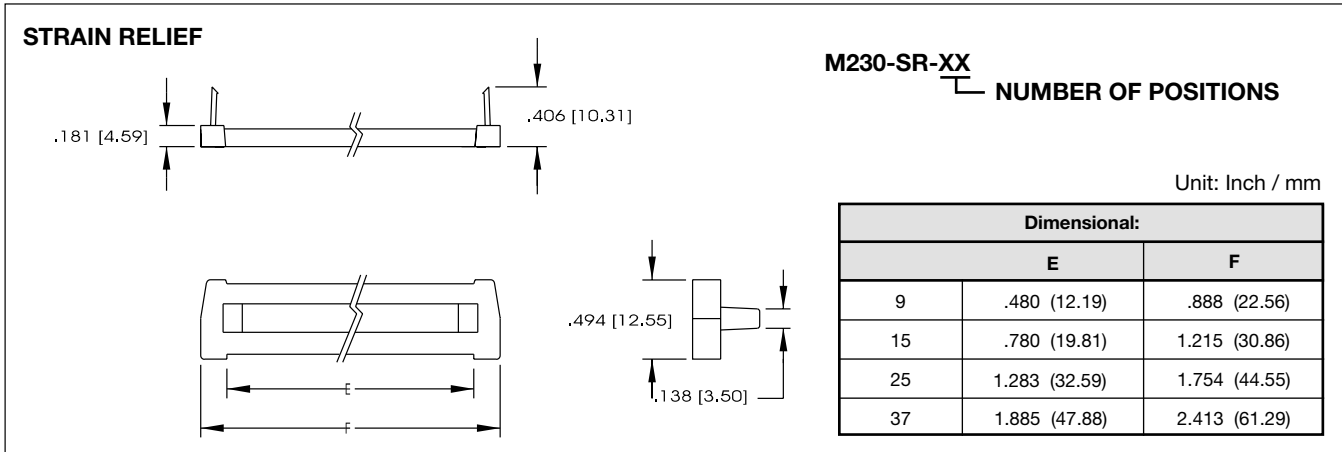

D-Subminiature IDC Termination - M23 Series

North and South America:
Methode Electronics, Inc. Connector Products
1700 Hicks Road • Rolling Meadows, IL 60008 USA
847-392-3500 • Toll Free: 800-323-6864 • Fax: 847-392-9404
Email: info@methode.com • Web: www.methode.com/connector/index.html

Europe:
Methode Electronics Ireland, Ltd.
Unit H, Crossagalla Business Park, Ballysimon Rd. • Limerick, Ireland
+353 (0) 61 401222 • Fax: +353 (0) 61 401942
Email: info@methode.ie • Web: ireland.methode.com/main.html

Far East:
Methode Electronics Far East, Pte. Ltd.
1 Tuas Lane, Jurong Town • Singapore 638610
65-68615444 • Fax: 65-68614777
Email: sales@methode.com.sg • Web: www.methode.com/mefe/index.html