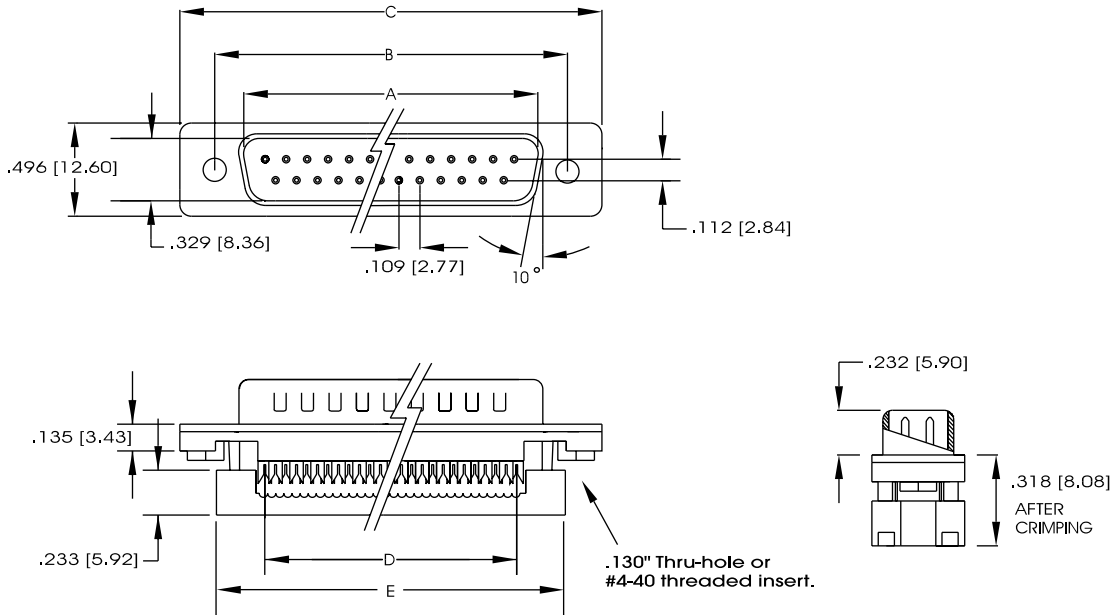

PLUG ASSEMBLY

SOCKET ASSEMBLY

Unit: Inch / mm

Dimensional: Socket Assembly					
CONTACTS	A	B	C	D	E
9	.643 (16.33)	.984 (24.99)	1.213 (30.81)	.400 (10.16)	.882 (22.40)
15	.971 (24.66)	1.312 (33.32)	1.541 (39.14)	.700 (17.78)	1.213 (30.80)
25	1.511 (38.38)	1.852 (47.04)	2.088 (53.04)	1.200 (30.48)	1.752 (44.50)
37	2.159 (54.84)	2.500 (63.50)	2.729 (69.32)	1.800 (45.72)	2.417 (61.40)