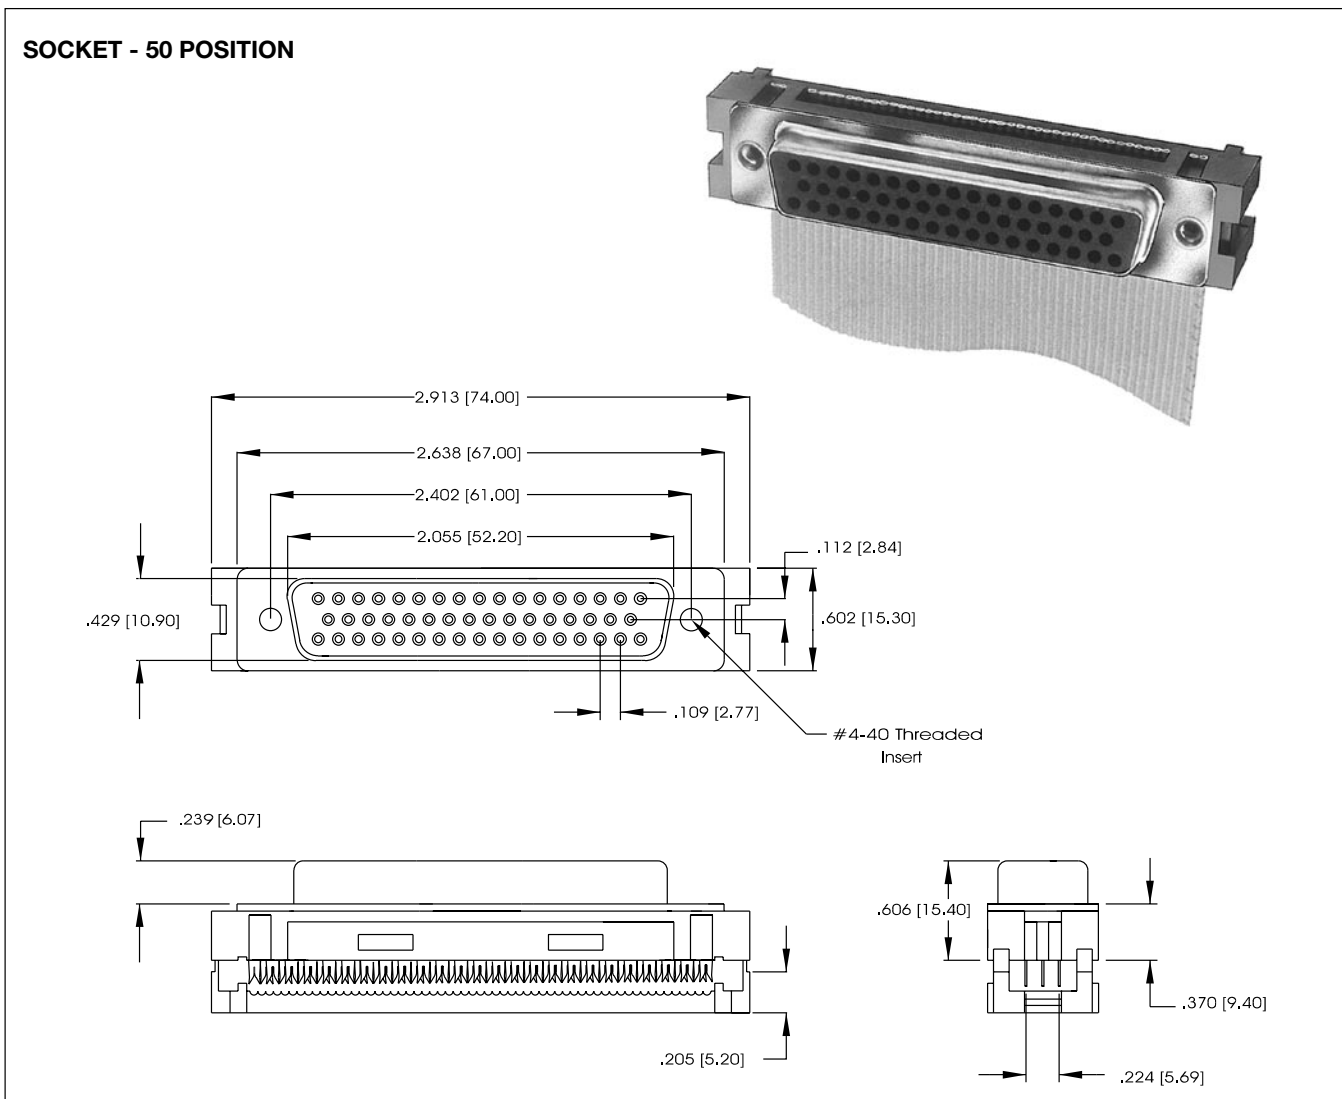

D-Subminiature IDC Termination - M23 Series

North and South America:
Methode Electronics, Inc. Connector Products
1700 Hicks Road • Rolling Meadows, IL 60008 USA
847-392-3500 • Toll Free: 800-323-6864 • Fax: 847-392-9404
Email: info@methode.com • Web: www.methode.com/connector/index.html

Europe:
Methode Electronics Ireland, Ltd.
Unit H, Crossagalla Business Park, Ballysimon Rd. • Limerick, Ireland
+353 (0) 61 401222 • Fax: +353 (0) 61 401942
Email: info@methode.ie • Web: ireland.methode.com/main.html

Far East:
Methode Electronics Far East, Pte. Ltd.
1 Tuas Lane, Jurong Town • Singapore 638610
65-68615444 • Fax: 65-68614777
Email: sales@methode.com.sg • Web: www.methode.com/mefe/index.html