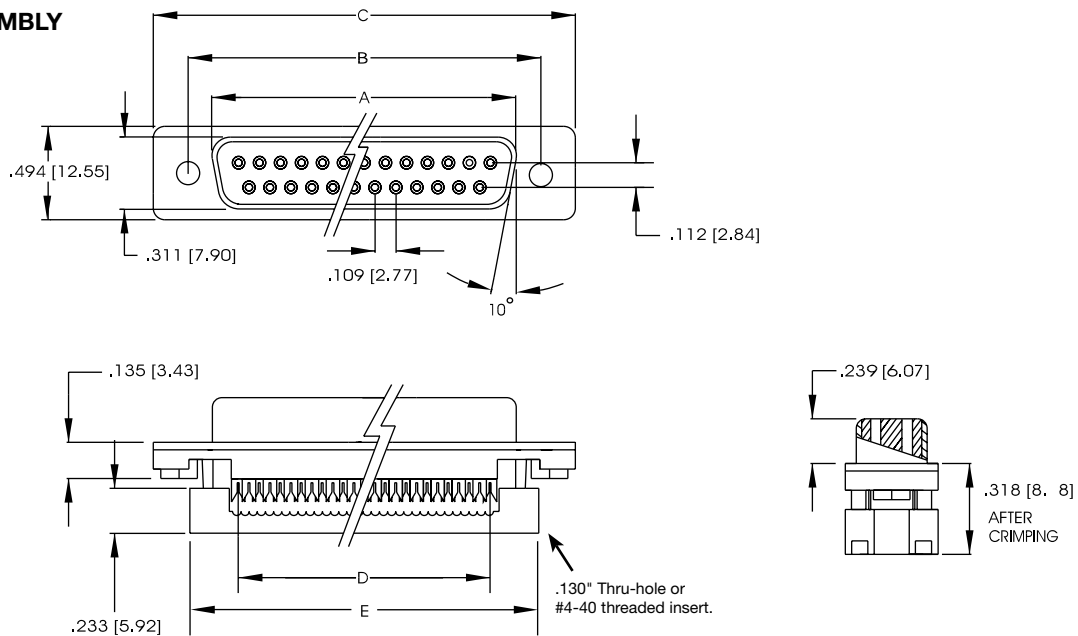

PLUG ASSEMBLY

SOCKET ASSEMBLY

Unit: Inch / mm

Dimensional: Socket Assembly					
CONTACTS	A	B	C	D	E
9	.643 (16.33)	.984 (24.99)	1.213 (30.81)	.400 (10.16)	.882 (22.40)
15	.971 (24.66)	1.312 (33.32)	1.541 (39.14)	.700 (17.78)	1.213 (30.80)
25	1.511 (38.38)	1.852 (47.04)	2.088 (53.04)	1.200 (30.48)	1.752 (44.50)
37	2.159 (54.84)	2.500 (63.50)	2.729 (69.32)	1.800 (45.72)	2.417 (61.40)