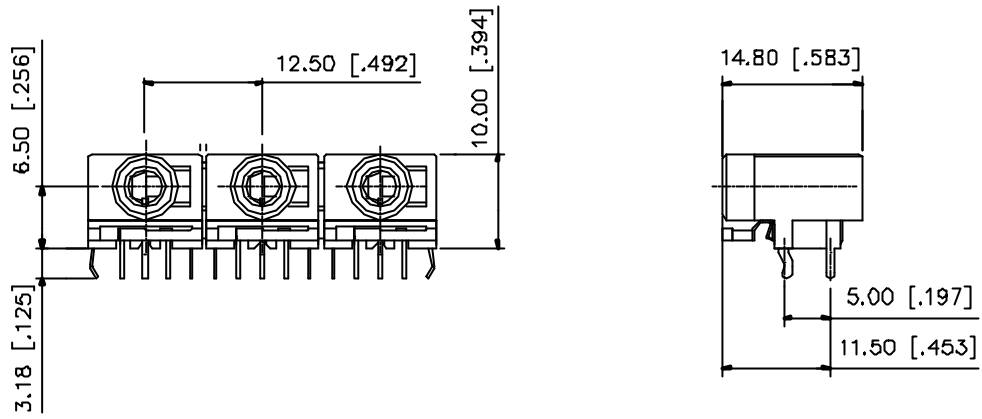

RECOMMENDED P.C.B LAYOUT
(TOP VIEW)

JA5333L-107	5 POS.	BLACK
PROD. NO.	NO. OF POS.	COLOR