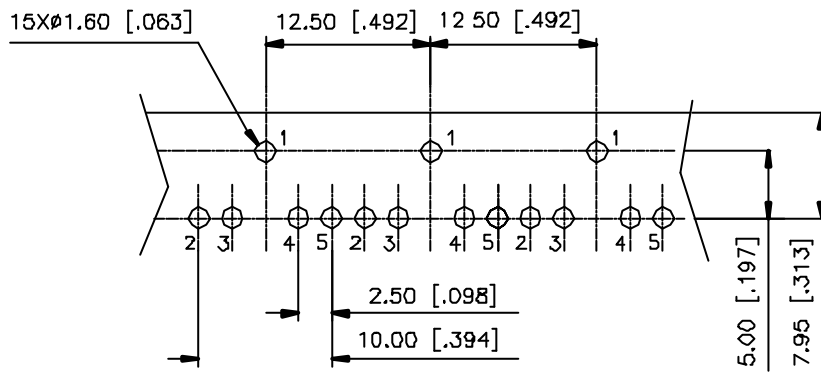

RECOMMENDED P.C.B LAYOUT
(TOP VIEW)

JA5333L-192	5 POS.	PC99 COLOR
PROD. NO.	NO. OF POS.	COLOR