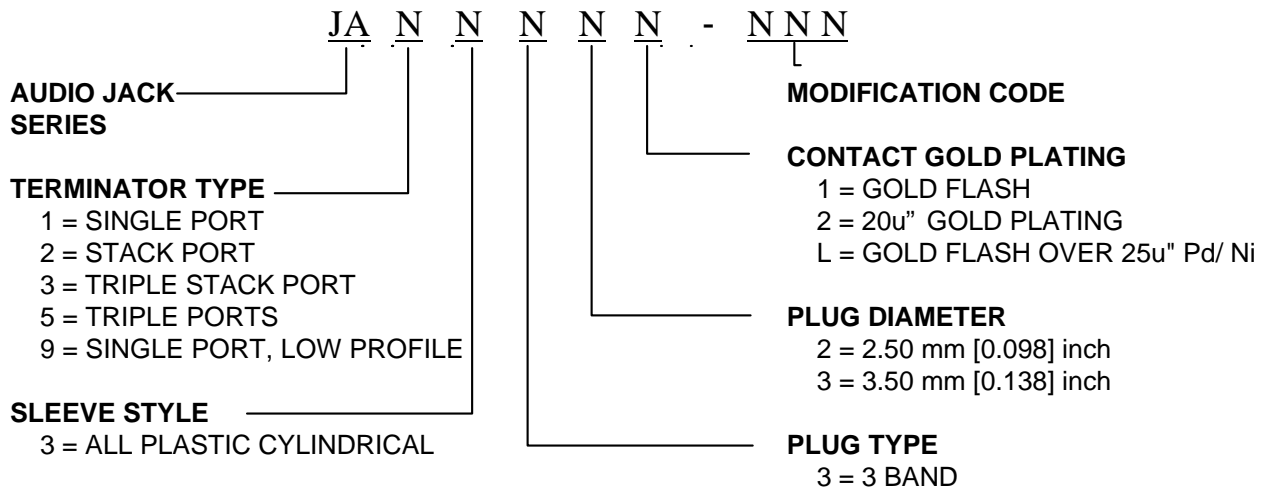

ORDER INFORMATION