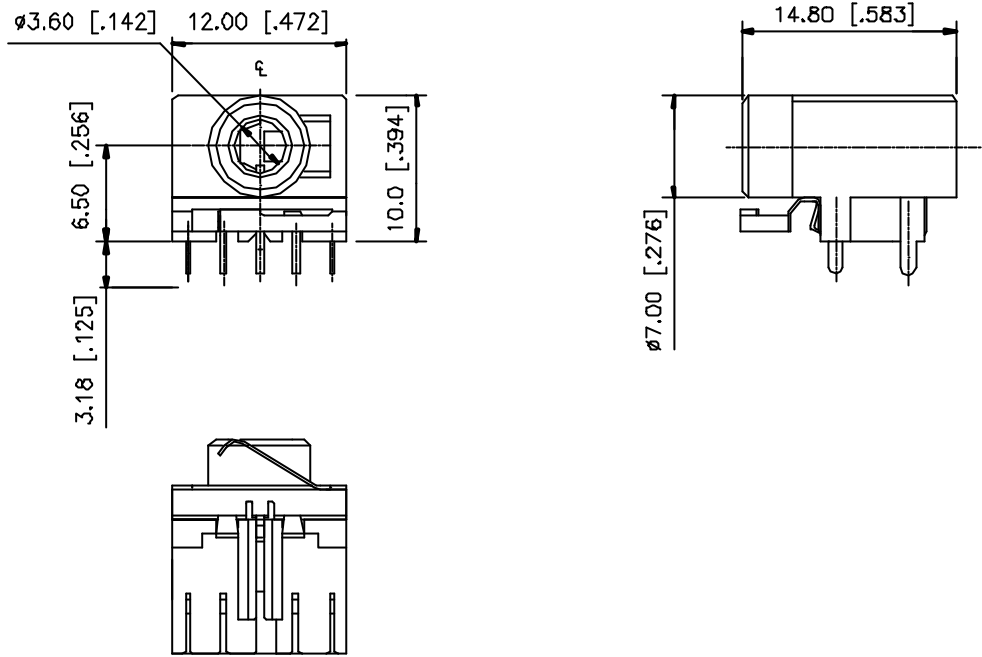

**CONTACT**  
COPPER ALLOY  
CONTACT AREA:  
GOLD FLASH OVER Pd/Ni ( 25u" MIN. )

**GROUNDING CLIP**  
PHOSPHOR BRONZE

**SPECIFICATION**

**ELECTRICAL CHARACTERISTICS :**

- \* LOW LEVEL CONTACT RESISTANCE : 30 m MAX.
- \* DIELECTRIC WITHSTANDING VOLTAGE : 500 VAC MIN
- \* INSULATION RESISTANCE : 100 M MIN.
- \* CONTACT CURRENT RATING : 1 Ampere

**MECHANICAL CHARACTERISTICS :**

- \* CONNECTOR INSERTION FORCE : 3.0kgf MAX.
- \* CONNECTOR EXTRACTION FORCE : 0.3kgf MIN.
- \* DURABILITY : 5000 CYCLES
- \* OPERATING TEMPERATURE : -25 TO +85

**ORDER INFORMATION**