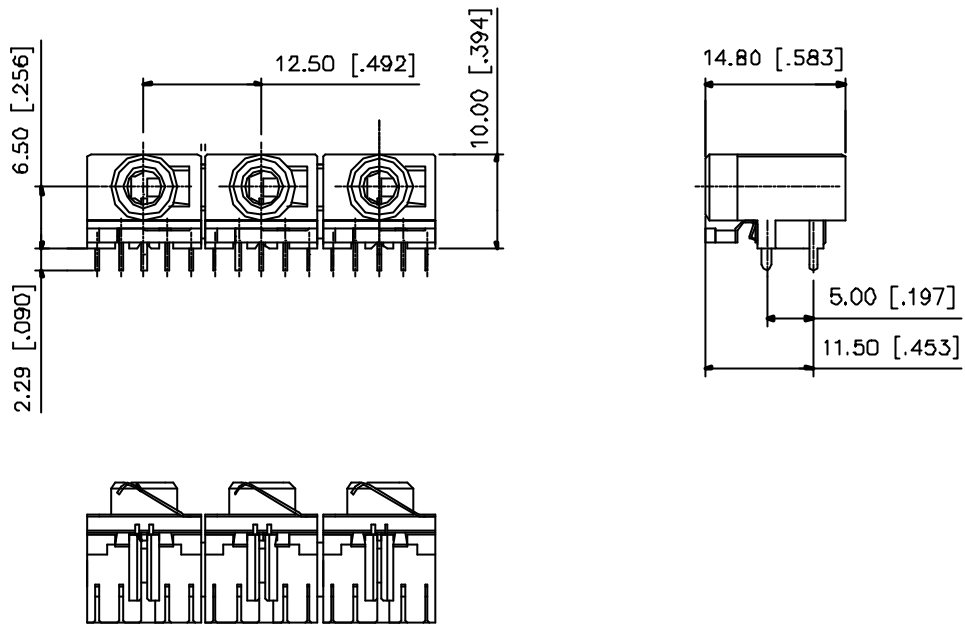

RECOMMENDED P.C.B LAYOUT
(TOP VIEW)

JA5333L-102	5 POS.	BLACK
PROD. NO.	NO. OF POS.	COLOR