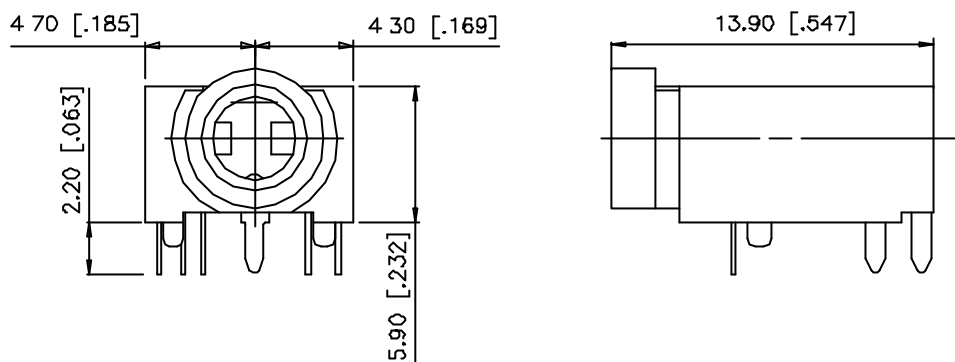

RECOMMENDED P.C.B. LAYOUT
(TOP VIEW)

JA9333L-1M7	6 POS.
PROD. NO.	NO. OF POS.