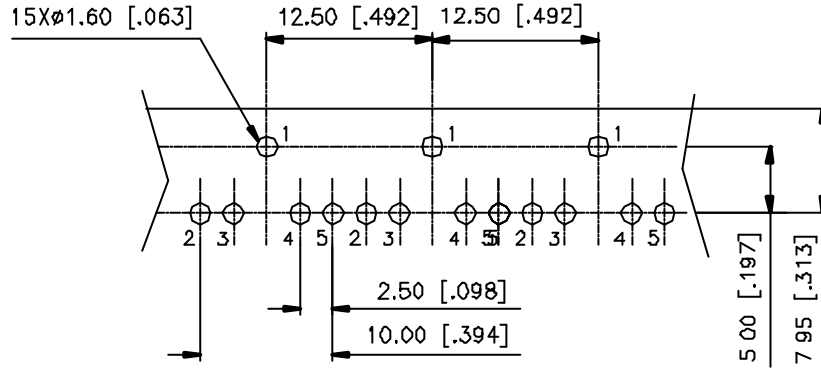

RECOMMENDED P.C.B LAYOUT
(TOP VIEW)

JA5333L-107	5 POS.	BLACK
PROD. NO.	NO. OF POS.	COLOR