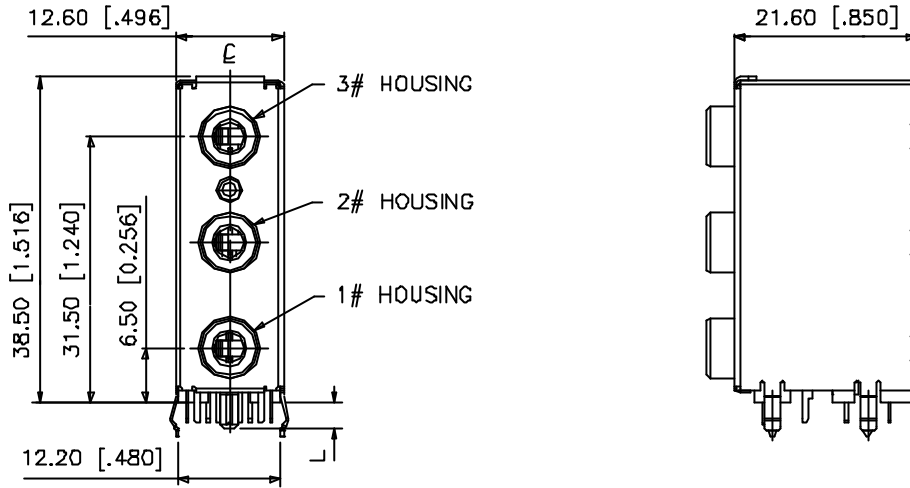

RECOMMENDED P.C.B LAYOUT
(TOP VIEW)

JA3333L-G03				3.00 [.118]
JA3333L-N03	LIME 577C	LIGHT BLUE 284C	PINK 701C	1.40 [.055]
JA3333L-P03				WITHOUT
JA3333L-G09				3.00 [.118]
JA3333L-N09	BLACK	BLACK	BLACK	1.40 [.055]
JA3333L-P09				WITHOUT
PROD. NO.	COLOR #1 HOUSING	COLOR #2 HOUSING	COLOR #3 HOUSING	POST (L)