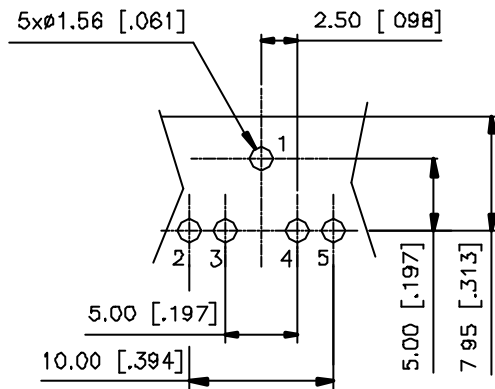

**CONTACT**  
COPPER ALLOY  
CONTACT AREA:  
GOLD FLASH OVER Pd/Ni ( 25u" MIN. )

**GROUNDING CLIP**  
PHOSPHOR BRONZE

**SPECIFICATION**

**ELECTRICAL CHARACTERISTICS :**

- \* LOW LEVEL CONTACT RESISTANCE : 30 m MAX.
- \* DIELECTRIC WITHSTANDING VOLTAGE : 500 VAC MIN
- \* INSULATION RESISTANCE : 100 M MIN.
- \* CONTACT CURRENT RATING : 1 Ampere

**MECHANICAL CHARACTERISTICS :**

- \* CONNECTOR INSERTION FORCE : 3.0kgf MAX.
- \* CONNECTOR EXTRACTION FORCE : 0.3kgf MIN.
- \* DURABILITY : 5000 CYCLES
- \* OPERATING TEMPERATURE : -25 TO +85

**ORDER INFORMATION**