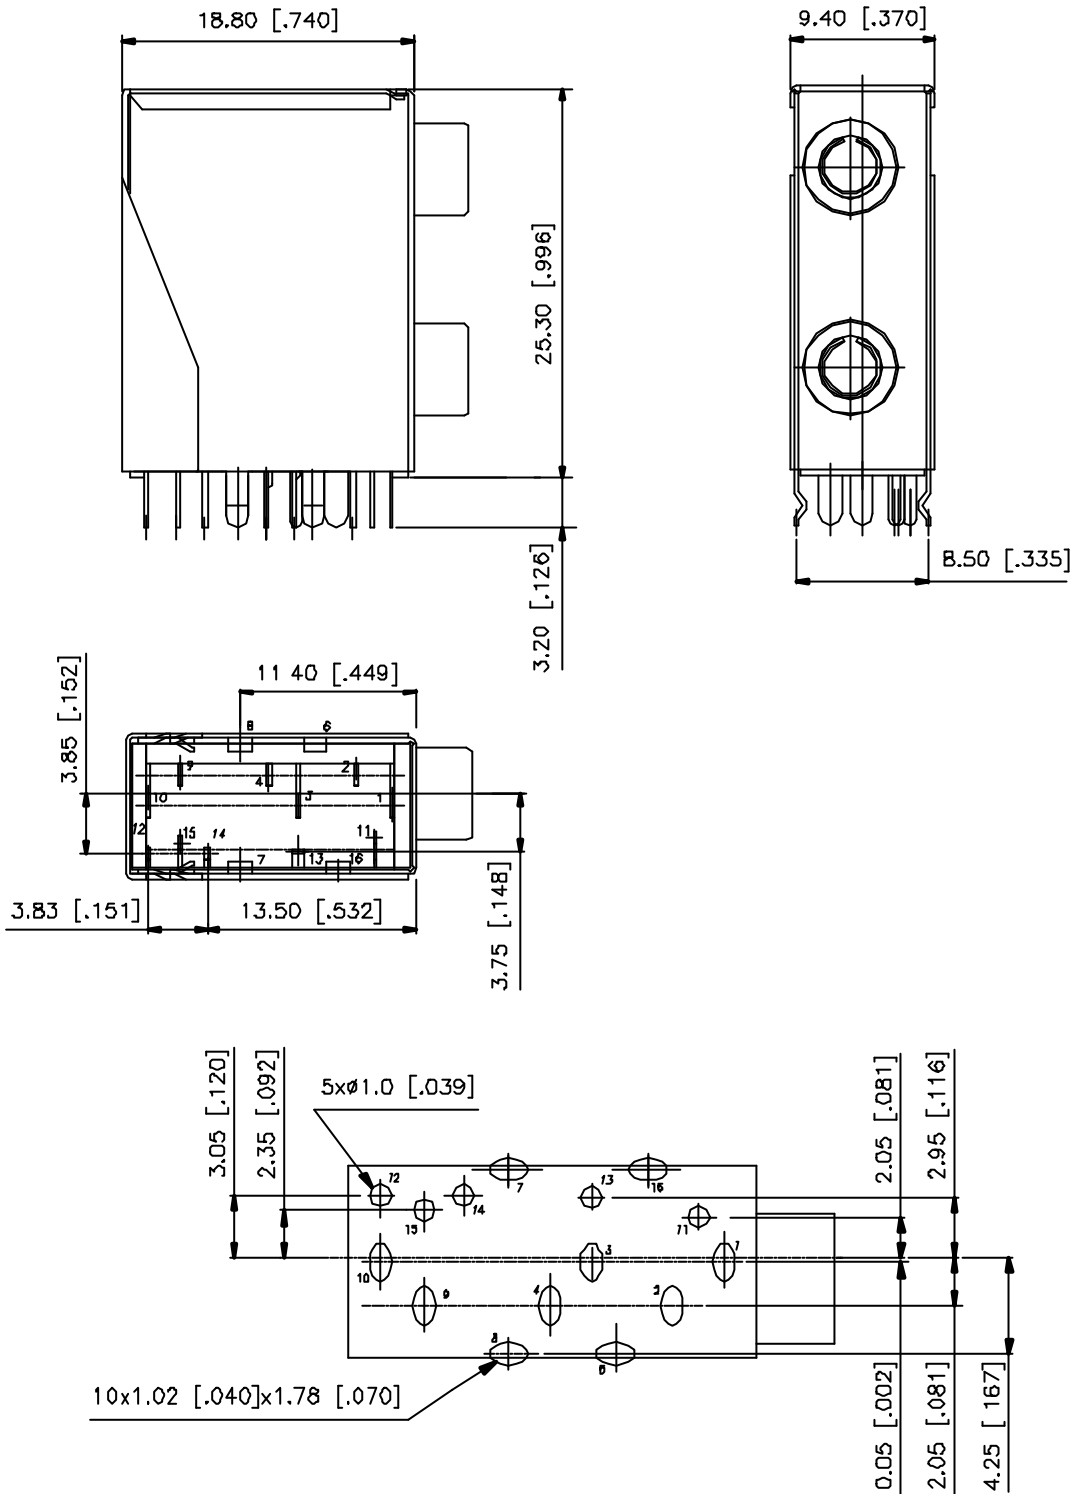

RECOMMENDED P.C.B LAYOUT
(TOP VIEW)

JA23332-810	16 POS.	BLACK
PROD. NO.	NO. OF POS.	COLOR