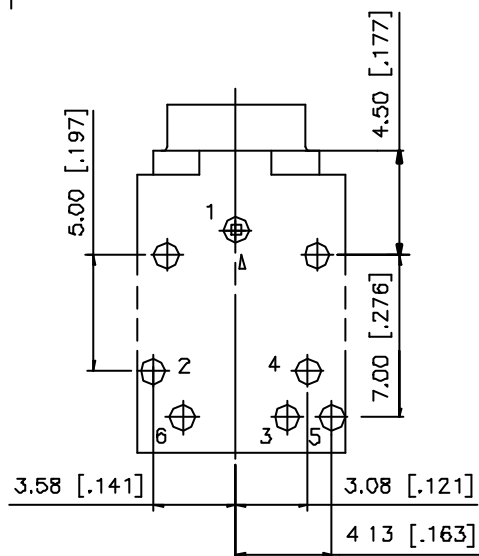

RECOMMENDED P.C.B. LAYOUT
(TOP VIEW)

JA9333L-1M7	6 POS.
PROD. NO.	NO. OF POS.