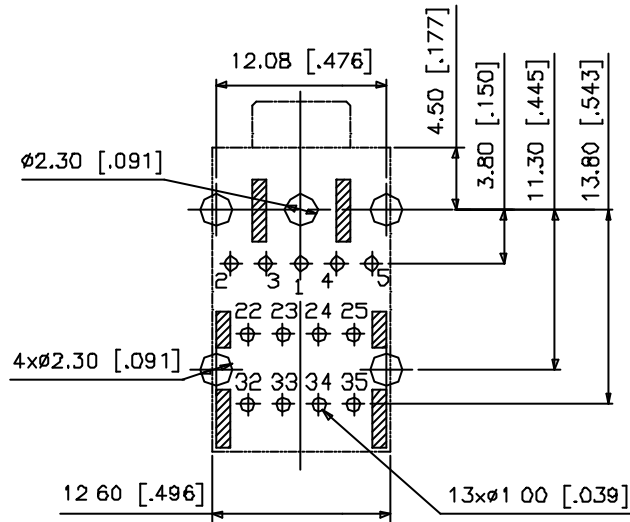

RECOMMENDED P.C.B LAYOUT
(TOP VIEW)

JA3333L-G03				3.00 [.118]
JA3333L-N03	LIME 577C	LIGHT BLUE 284C	PINK 701C	1.40 [.055]
JA3333L-P03				WITHOUT
JA3333L-G09				3.00 [.118]
JA3333L-N09	BLACK	BLACK	BLACK	1.40 [.055]
JA3333L-P09				WITHOUT
PROD. NO.	COLOR #1 HOUSING	COLOR #2 HOUSING	COLOR #3 HOUSING	POST (L)