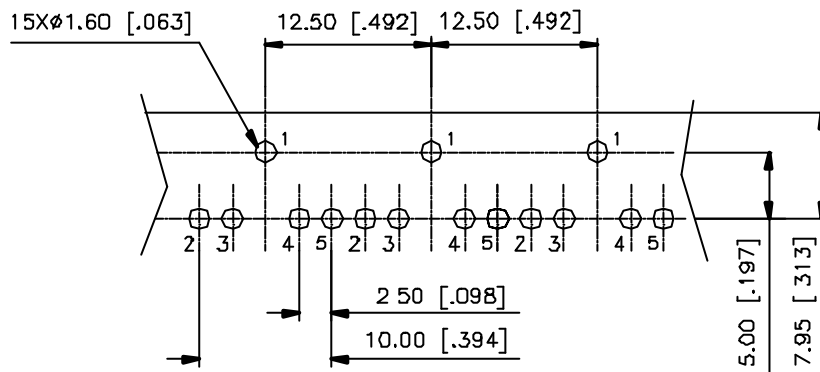

RECOMMENDED P.C.B LAYOUT
(TOP VIEW)

JA5333L-102	5 POS.	BLACK
PROD. NO.	NO. OF POS.	COLOR