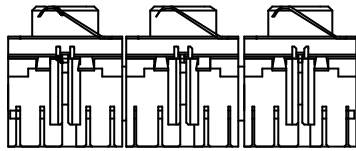

RECOMMENDED P.C.B LAYOUT
(TOP VIEW)

JA5333L-107	5 POS.	BLACK
PROD. NO.	NO. OF POS.	COLOR