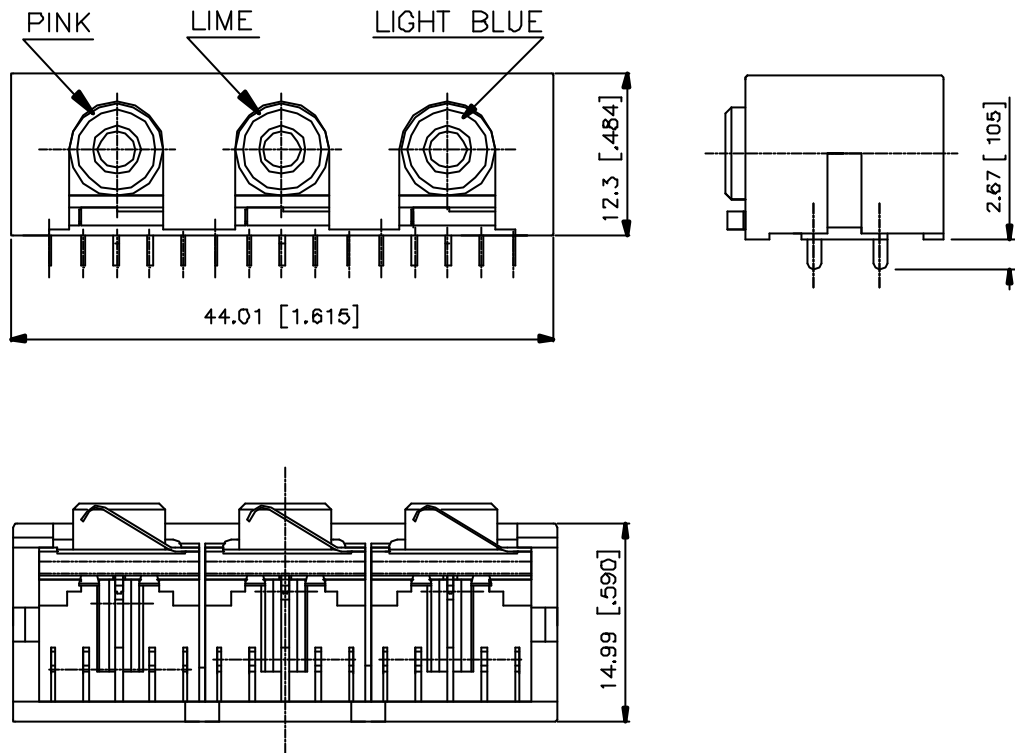

RECOMMENDED P.C.B LAYOUT
(TOP VIEW)

JA5333L-192	5 POS.	PC99 COLOR
PROD. NO.	NO. OF POS.	COLOR