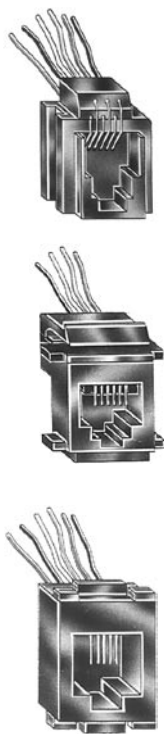

Modular Telephone Wire Leaded Jacks M12 Series - Ordering Information

Terminal Types

PART NUMBER LEGEND

M12X - XX - XX - XX

HOUSING COVER

- 1 = Black
- 2 = Medium Gray

LEAD LENGTH & TYPE

- A = 7" Wire leads, stripped, 1/4" and tinned
- B = 7" Wire leads, with spade terminal "S"
- C = 7" Wire leads, with spade terminal "R"

HOUSING TYPE

- 01, 02, 03, 04, 05, 06, 07, 08, 09, 10, 11, 12, 13

NO. OF CONTACT POSITIONS FILLED

- 2, 4, 6, 8 or 10

HOUSING PLUG SIZE

- 4, 6, 8 or 10

CONTACT PLATING

- F = 15 µin. Select Gold
- 8 = 30 µin. Select Gold
- 4 = 50 µin. Select Gold

SERIES INDICATOR

- M12 = Modular Telephone Wire Leaded Jack

North and South America:

Methode Electronics, Inc. Connector Products

1700 Hicks Road • Rolling Meadows, IL 60008 USA
847-392-3500 • Toll Free: 800-323-6864 • Fax: 847-392-9404