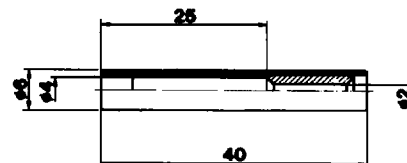

Nominal diameter   **Withdraw. force**   **Rated current**   **Contact resistance**

Type

Part No.

Adapter suitable for screw terminals with screw diameter up to 3.6 mm (.141 in) dia. Socket fits any commercial spring-loaded 4 mm (.160 in) dia. plug. Made of brass, nickel plated with PA (polyamide) insulation.

Operating temperature: ..... -40°C to +80°C
(-40°F to 176°F)

Colors: 1, 2, 4, 5

B 4-I/KS

23.0480

1:1

2 mm   -   19 A   -
4 mm   -   32 A

Universal coupler KK 2/4 with 2 mm (.080 in) dia. socket on one end 4 mm (.160 in) dia. socket on other end and KK 4/4 with 4 mm (.160 in) dia. sockets on both ends.

Ratings for KK 2/4:

- Test voltage: ..... 500 V
- Operating temperature: ..... -10°C to +80°C
  (14°F to 176°F)

Ratings for KK 4/4:

- Rated voltage: ..... 1000 V
  (valid only when connected to MC safety plugs.)
- Insulation coordination: 6000 V/2
- Test voltage: ..... 3250 V
- Operating temperature: ..... -10°C to +80°C
  (14°F to 176°F)

Colors: 1, 2, 4, 5

KK 2/4
KK 4/4

24.0141

24.0142

1:2

1. 0 - green/yellow   1 - red   2 - blue   3 - white   4 - black   5 - yellow   6 - green   7 - brown   8 - gray   9 - violet