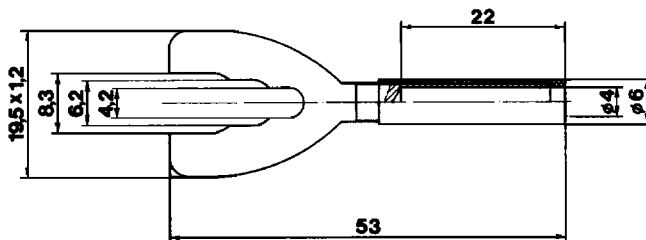

Part No.	Type	Nominal diameter	Withdraw. force	Rated current	Contact resistance
24.0115	A 2/4	4 mm	—	25 A	0.6 mΩ

Universal adapter, 2 mm (.080 in) dia. Multilam™ plug on one end and 4 mm (.160 in) dia. in-line socket on the other end. Machined brass, gold plated and polyamide insulated. Used with standard or safety plugs.

Operating temperature: -40°C to +80°C
(-40°F to 176°F)

Colors: 1, 2, 4, 5

1:1

23.5065 B4-I/K

Universal adapter, 4 mm (.160 in) dia. suitable for 4 mm (.160 in) dia. plugs. Made of brass, gold plated and polyamide insulated. Terminal can be connected to threaded clamps with bolt diameters of 4, 6 and 8 mm (.160, .236 and .315 in).

Operating temperature: -40°C to +80°C
(-40°F to 176°F)

Colors: 1, 2, 4, 5

1:1

23.0440 B 4-I/KA

Adapter suitable for screw terminals with screw diameter up to 6 mm (.236 in) dia. Socket fits any commercial spring-loaded 4 mm (.160 in) dia. plug. Made of brass, gold plated with polyamide insulation.

Operating temperature: -40°C to +80°C
(-40°F to 176°F)

Colors: 1, 2, 4, 5

1:1.3

Nominal diameter **Withdraw. force** **Rated current** **Contact resistance**

Type

Part No.

Adapter suitable for screw terminals with screw diameter up to 3.6 mm (.141 in) dia. Socket fits any commercial spring-loaded 4 mm (.160 in) dia. plug. Made of brass, nickel plated with PA (polyamide) insulation.