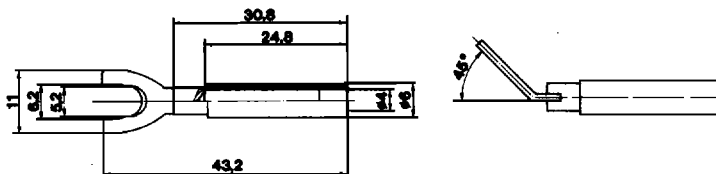

Part No.	Type	Nominal diameter	Withdraw. force	Rated current	Contact resistance
24.0115	A 2/4	4 mm	—	25 A	0.6 mΩ

Universal adapter, 2 mm (.080 in) dia. Multilam™ plug on one end and 4 mm (.160 in) dia. in-line socket on the other end. Machined brass, gold plated and polyamide insulated. Used with standard or safety plugs.

Operating temperature: -40°C to +80°C
(-40°F to 176°F)

Colors: 1, 2, 4, 5

1:1

23.5065 B4-I/K

Universal adapter, 4 mm (.160 in) dia. suitable for 4 mm (.160 in) dia. plugs. Made of brass, gold plated and polyamide insulated. Terminal can be connected to threaded clamps with bolt diameters of 4, 6 and 8 mm (.160, .236 and .315 in).

Operating temperature: -40°C to +80°C
(-40°F to 176°F)

Colors: 1, 2, 4, 5

1:1

23.0440 B 4-I/KA

Adapter suitable for screw terminals with screw diameter up to 6 mm (.236 in) dia. Socket fits any commercial spring-loaded 4 mm (.160 in) dia. plug. Made of brass, gold plated with polyamide insulation.

Operating temperature: -40°C to +80°C
(-40°F to 176°F)

Colors: 1, 2, 4, 5

1:1.3

Nominal diameter **Withdraw. force** **Rated current** **Contact resistance**

Type

Part No.

Adapter suitable for screw terminals with screw diameter up to 3.6 mm (.141 in) dia. Socket fits any commercial spring-loaded 4 mm (.160 in) dia. plug. Made of brass, nickel plated with PA (polyamide) insulation.