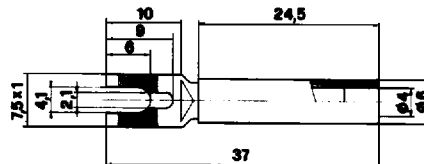

Nominal diameter   **Withdraw. force**   **Rated current**   **Contact resistance**

Type

Part No.

Adapter suitable for screw terminals with screw diameter up to 3.6 mm (.141 in) dia. Socket fits any commercial spring-loaded 4 mm (.160 in) dia. plug. Made of brass, nickel plated with PA (polyamide) insulation.

Operating temperature: ..... -40°C to +80°C
(-40°F to 176°F)

Colors: 1, 2, 4, 5

B 4-I/KS

23.0480

1:1

2 mm   -   19 A   -
4 mm   -   32 A

Universal coupler KK 2/4 with 2 mm (.080 in) dia. socket on one end 4 mm (.160 in) dia. socket on other end and KK 4/4 with 4 mm (.160 in) dia. sockets on both ends.

Ratings for KK 2/4:

- Test voltage: ..... 500 V
- Operating temperature: ..... -10°C to +80°C
  (14°F to 176°F)

Ratings for KK 4/4:

- Rated voltage: ..... 1000 V
  (valid only when connected to MC safety plugs.)
- Insulation coordination: 6000 V/2
- Test voltage: ..... 3250 V
- Operating temperature: ..... -10°C to +80°C
  (14°F to 176°F)

Colors: 1, 2, 4, 5

KK 2/4
KK 4/4

24.0141