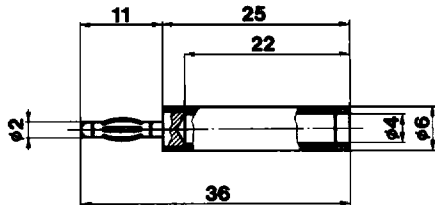

Part No.	Type	Nominal diameter	Withdraw. force	Rated current	Contact resistance
24.0115	A 2/4	4 mm	—	25 A	0.6 mΩ

Universal adapter, 2 mm (.080 in) dia. Multilam™ plug on one end and 4 mm (.160 in) dia. in-line socket on the other end. Machined brass, gold plated and polyamide insulated. Used with standard or safety plugs.

Operating temperature: -40°C to +80°C
(-40°F to 176°F)

Colors: 1, 2, 4, 5

1:1

23.5065 B4-I/K

Universal adapter, 4 mm (.160 in) dia. suitable for 4 mm (.160 in) dia. plugs. Made of brass, gold plated and polyamide insulated. Terminal can be connected to threaded clamps with bolt diameters of 4, 6 and 8 mm (.160, .236 and .315 in).

Operating temperature: -40°C to +80°C
(-40°F to 176°F)

Colors: 1, 2, 4, 5

1:1

23.0440 B 4-I/KA

Adapter suitable for screw terminals with screw diameter up to 6 mm (.236 in) dia. Socket fits any commercial spring-loaded 4 mm (.160 in) dia. plug. Made of brass, gold plated with polyamide insulation.

Operating temperature: -40°C to +80°C
(-40°F to 176°F)

Colors: 1, 2, 4, 5

1:1.3

Nominal diameter **Withdraw. force** **Rated current** **Contact resistance**

Type

Part No.

Adapter suitable for screw terminals with screw diameter up to 3.6 mm (.141 in) dia. Socket fits any commercial spring-loaded 4 mm (.160 in) dia. plug. Made of brass, nickel plated with PA (polyamide) insulation.