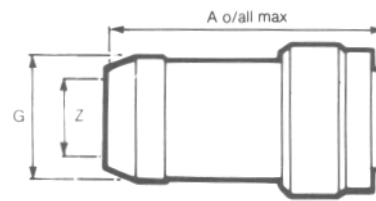

Plugs

16P

62GB-16P
MIL-C26482 MS3116P

For potted seal. Supplied complete with detachable potting mould and location ring.

Shell Size	A	C	G	Z
	max	max	max	min
08	1.306	0.750	0.572	0.260
	33.17	19.05	14.53	6.60
10	1.415	0.859	0.666	0.463
	35.94	21.82	16.92	11.76
12	1.384	1.031	0.822	0.557
	35.15	26.19	20.88	14.14
14	1.384	1.156	0.907	0.590
	35.15	29.36	23.04	14.99
16	1.384	1.281	1.040	0.713
	35.15	32.54	26.41	18.11
18	1.384	1.391	1.165	0.835
	35.15	35.33	29.59	22.21
20	1.539	1.531	1.285	1.015
	39.09	38.89	32.64	25.78
22	1.539	1.656	1.400	1.015
	39.09	42.06	35.56	25.78
24	1.602	1.777	1.540	1.265
	40.69	45.14	39.12	32.13

16J

62GB - 16J

Plug with cable clamp for unscreened jacketed cable. No grommet supplied.

Shell Size	A	C	G	Z
	max	max	max	min max
08	1.836	0.750	0.561	0.168
	46.64	19.05	14.25	4.28
10	1.836	0.859	0.686	0.205
	46.64	21.82	17.43	5.21
12	1.937	1.031	0.811	0.388
	49.20	26.19	20.60	8.59
14	2.137	1.156	0.936	0.416
	54.28	29.36	23.78	10.57
16	2.337	1.281	1.061	0.550
	59.36	32.54	26.95	13.97
18	2.537	1.391	1.186	0.600
	64.45	35.33	30.13	15.24
20	2.758	1.531	1.311	0.635
	70.05	38.89	33.30	16.13
22	2.958	1.656	1.436	0.670
	75.13	42.06	36.75	17.02
24	3.002	1.777	1.561	0.740
	76.25	45.14	39.65	18.80