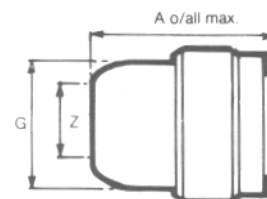

Plugs

16P

62GB-16P
MIL-C26482 MS3116P

For potted seal. Supplied complete with detachable potting mould and location ring.

Shell Size	A	C	G	Z
	max	max	max	min
08	1.306	0.750	0.572	0.260
	33.17	19.05	14.53	6.60
10	1.415	0.859	0.666	0.463
	35.94	21.82	16.92	11.76
12	1.384	1.031	0.822	0.557
	35.15	26.19	20.88	14.14
14	1.384	1.156	0.907	0.590
	35.15	29.36	23.04	14.99
16	1.384	1.281	1.040	0.713
	35.15	32.54	26.41	18.11
18	1.384	1.391	1.165	0.835
	35.15	35.33	29.59	22.21
20	1.539	1.531	1.285	1.015
	39.09	38.89	32.64	25.78
22	1.539	1.656	1.400	1.015
	39.09	42.06	35.56	25.78
24	1.602	1.777	1.540	1.265
	40.69	45.14	39.12	32.13

16J

62GB - 16J

Plug with cable clamp for unscreened jacketed cable. No grommet supplied.

Shell Size	A	C	G	Z
	max	max	max	min max
08	1.836	0.750	0.561	0.168
	46.64	19.05	14.25	4.28
10	1.836	0.859	0.686	0.205
	46.64	21.82	17.43	5.21
12	1.937	1.031	0.811	0.388
	49.20	26.19	20.60	8.59
14	2.137	1.156	0.936	0.416
	54.28	29.36	23.78	10.57
16	2.337	1.281	1.061	0.550
	59.36	32.54	26.95	13.97
18	2.537	1.391	1.186	0.600
	64.45	35.33	30.13	15.24
20	2.758	1.531	1.311	0.635
	70.05	38.89	33.30	16.13
22	2.958	1.656	1.436	0.670
	75.13	42.06	36.75	17.02
24	3.002	1.777	1.561	0.740
	76.25	45.14	39.65	18.80