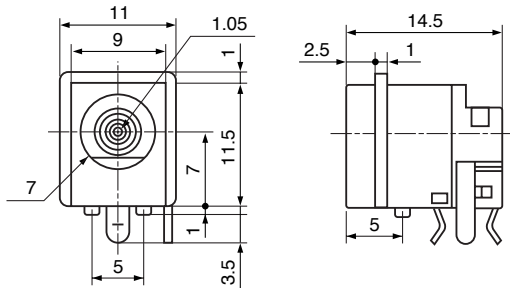

JXP4303

DC 12 / 24 V
車載機器用
for Power Supply to Electronic
Equipment Used in a Car

HEC7000

Horizontal Type

h = 7

DC 12 / 24 V
車載機器用
for Power Supply to Electronic
Equipment Used in a Car

Schematic

HOLE LAYOUT
(BOTTOM VIEW)