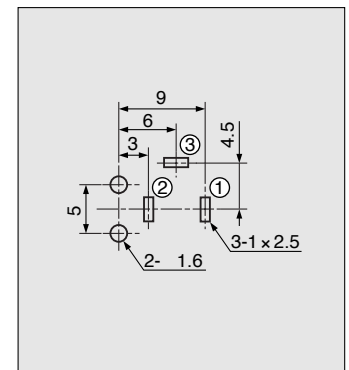

JXP4303

DC 12 / 24 V
車載機器用
for Power Supply to Electronic
Equipment Used in a Car

HEC7000

Horizontal Type

h = 7

DC 12 / 24 V
車載機器用
for Power Supply to Electronic
Equipment Used in a Car

Schematic

HOLE LAYOUT
(BOTTOM VIEW)