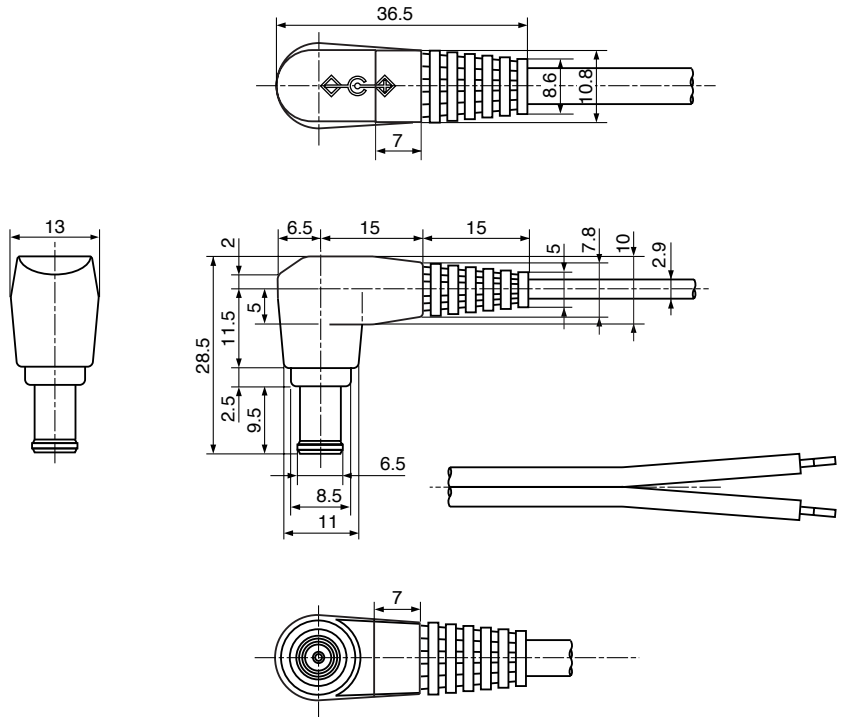

JXP4303

DC 12 / 24 V
車載機器用
for Power Supply to Electronic
Equipment Used in a Car

HEC7000

Horizontal Type

h = 7

DC 12 / 24 V
車載機器用
for Power Supply to Electronic
Equipment Used in a Car

Schematic

HOLE LAYOUT
(BOTTOM VIEW)

Housing Color	Model No.
Black	HEC7000-010010
Yellow	HEC7000-010020