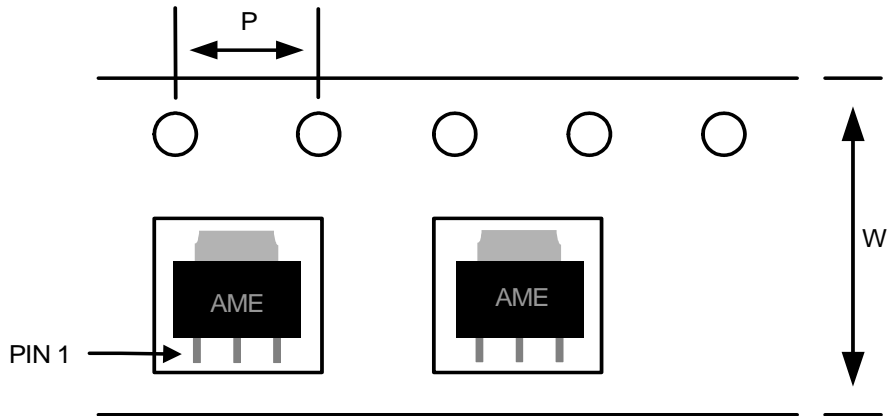

SOT-223

Carrier Tape, Number of Components Per Reel and Reel Size

Package	Carrier Width (W)	Pitch (P)	Part Per Full Reel	Reel Size
SOT-223	12.0±0.1 mm	4.0±0.1 mm	2500pcs	330±1 mm