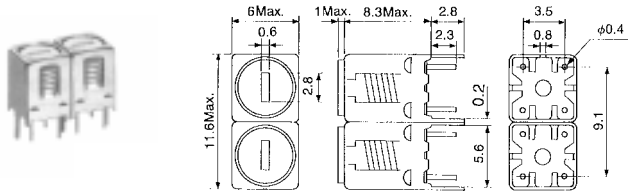

5HW Double Tuned  
5HT Triple Tuned

Frequency Range: 5HW, 5HT 350-1500MHz

5HW

5HT

(Unit: mm)

Characteristic

continued on next page

continued from previous page

### TYPE 5HW (Double Tuned)

TOKO Part Number	Center Frequency (MHz)	Bandwidth @ -1dB (MHz) min.	Selectivity		Ripple (dB) max.	Insertion Loss (dB) max.
			Fo-( )MHz (dB) min.	Fo+( )MHz (dB) min.		
5HW-35045A-365	365	6.0	25(50)	20(50)	1.0	4.5
5HW-36535A-380	380	7.0	25(50)	20(50)	1.0	4.5
5HW-39545A-425	425	7.0	25(50)	20(50)	1.0	4.5
5HW-40545A-430	430	7.0	25(50)	20(50)	1.0	4.5
5HW-44545A-475	475	8.0	22(50)	18(50)	1.0	4.5
5HW-47535A-505	505	10.0	20(50)	16(50)	1.0	4.5
5HW-51035A-530	530	10.0	20(50)	16(50)	1.0	4.5
5HW-52535A-545	545	10.0	20(50)	16(50)	1.0	4.5
5HW-58080A-625	625	10.0	18(50)	15(50)	1.0	4.5
5HW-65535A-670	670	14.0	26(100)	23(100)	1.0	3.5
5HW-94555A-959	959	18.0	20(100)	17(100)	1.0	3.5
5HW-100090A-1010	1010	16.0	18(100)	14(100)	1.0	3.5
5HW-109060A-1130	1130	18.0	16(100)	14(100)	1.0	3.5
5HW-115045F-1195	1195	24.0	20(100)	18(100)	1.0	3.5
5HW-120050F-1225	1225	18.0	24(100)	20(100)	1.0	3.5
5HW-125055F-1305	1305	25.0	20(100)	18(100)	1.0	3.5