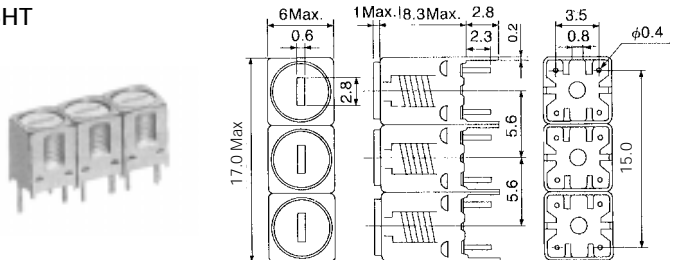

5HW Double Tuned  
5HT Triple Tuned

Frequency Range: 5HW, 5HT 350-1500MHz

5HW

5HT

(Unit: mm)

Characteristic

continued on next page

continued from previous page

### TYPE 5HW (Double Tuned)

TOKO Part Number	Center Frequency (MHz)	Bandwidth @ -1dB (MHz) min.	Selectivity		Ripple (dB) max.	Insertion Loss (dB) max.
			Fo-( )MHz (dB) min.	Fo+( )MHz (dB) min.		
5HW-35045A-365	365	6.0	25(50)	20(50)	1.0	4.5
5HW-36535A-380	380	7.0	25(50)	20(50)	1.0	4.5
5HW-39545A-425	425	7.0	25(50)	20(50)	1.0	4.5
5HW-40545A-430	430	7.0	25(50)	20(50)	1.0	4.5
5HW-44545A-475	475	8.0	22(50)	18(50)	1.0	4.5
5HW-47535A-505	505	10.0	20(50)	16(50)	1.0	4.5
5HW-51035A-530	530	10.0	20(50)	16(50)	1.0	4.5
5HW-52535A-545	545	10.0	20(50)	16(50)	1.0	4.5
5HW-58080A-625	625	10.0	18(50)	15(50)	1.0	4.5
5HW-65535A-670	670	14.0	26(100)	23(100)	1.0	3.5
5HW-94555A-959	959	18.0	20(100)	17(100)	1.0	3.5
5HW-100090A-1010	1010	16.0	18(100)	14(100)	1.0	3.5
5HW-109060A-1130	1130	18.0	16(100)	14(100)	1.0	3.5
5HW-115045F-1195	1195	24.0	20(100)	18(100)	1.0	3.5
5HW-120050F-1225	1225	18.0	24(100)	20(100)	1.0	3.5
5HW-125055F-1305	1305	25.0	20(100)	18(100)	1.0	3.5