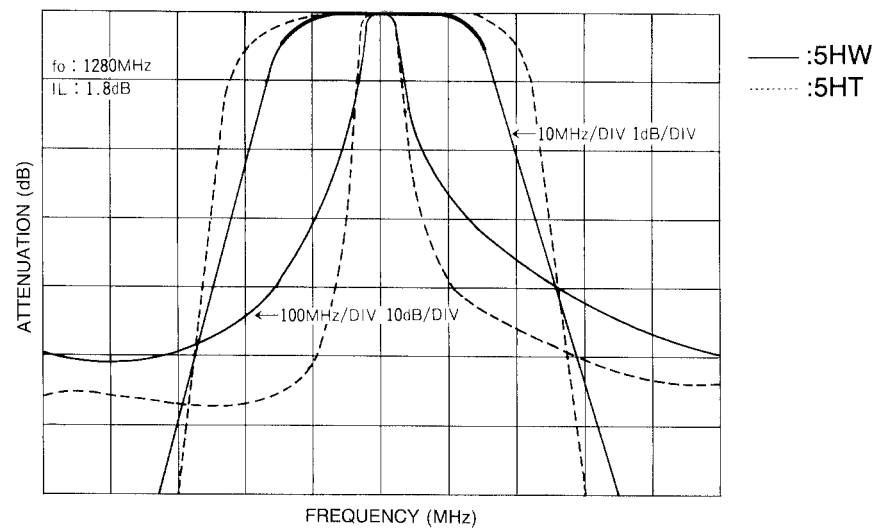

5HW Double Tuned  
5HT Triple Tuned

Frequency Range: 5HW, 5HT 350-1500MHz

5HW

5HT

(Unit: mm)

Characteristic

continued on next page

continued from previous page

### TYPE 5HW (Double Tuned)

TOKO Part Number	Center Frequency (MHz)	Bandwidth @ -1dB (MHz) min.	Selectivity		Ripple (dB) max.	Insertion Loss (dB) max.
			Fo-( )MHz (dB) min.	Fo+( )MHz (dB) min.		
5HW-35045A-365	365	6.0	25(50)	20(50)	1.0	4.5
5HW-36535A-380	380	7.0	25(50)	20(50)	1.0	4.5
5HW-39545A-425	425	7.0	25(50)	20(50)	1.0	4.5
5HW-40545A-430	430	7.0	25(50)	20(50)	1.0	4.5
5HW-44545A-475	475	8.0	22(50)	18(50)	1.0	4.5
5HW-47535A-505	505	10.0	20(50)	16(50)	1.0	4.5
5HW-51035A-530	530	10.0	20(50)	16(50)	1.0	4.5
5HW-52535A-545	545	10.0	20(50)	16(50)	1.0	4.5
5HW-58080A-625	625	10.0	18(50)	15(50)	1.0	4.5
5HW-65535A-670	670	14.0	26(100)	23(100)	1.0	3.5
5HW-94555A-959	959	18.0	20(100)	17(100)	1.0	3.5
5HW-100090A-1010	1010	16.0	18(100)	14(100)	1.0	3.5
5HW-109060A-1130	1130	18.0	16(100)	14(100)	1.0	3.5
5HW-115045F-1195	1195	24.0	20(100)	18(100)	1.0	3.5
5HW-120050F-1225	1225	18.0	24(100)	20(100)	1.0	3.5
5HW-125055F-1305	1305	25.0	20(100)	18(100)	1.0	3.5