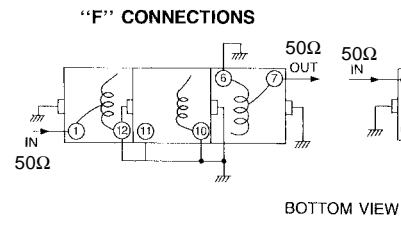

5HW Double Tuned
5HT Triple Tuned

Frequency Range: 5HW, 5HT 350-1500MHz

5HW

5HT

(Unit: mm)

Characteristic

continued on next page