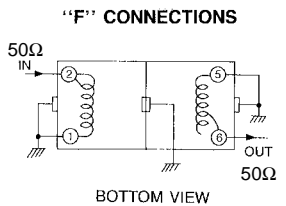

5HW Double Tuned  
5HT Triple Tuned

Frequency Range: 5HW, 5HT 350-1500MHz

5HW

5HT

(Unit: mm)

Characteristic

continued on next page

continued from previous page

### TYPE 5HW (Double Tuned)

TOKO Part Number	Center Frequency (MHz)	Bandwidth @ -1dB (MHz) min.	Selectivity		Ripple (dB) max.	Insertion Loss (dB) max.
			Fo-( )MHz (dB) min.	Fo+( )MHz (dB) min.		
5HW-35045A-365	365	6.0	25(50)	20(50)	1.0	4.5
5HW-36535A-380	380	7.0	25(50)	20(50)	1.0	4.5
5HW-39545A-425	425	7.0	25(50)	20(50)	1.0	4.5
5HW-40545A-430	430	7.0	25(50)	20(50)	1.0	4.5
5HW-44545A-475	475	8.0	22(50)	18(50)	1.0	4.5
5HW-47535A-505	505	10.0	20(50)	16(50)	1.0	4.5
5HW-51035A-530	530	10.0	20(50)	16(50)	1.0	4.5
5HW-52535A-545	545	10.0	20(50)	16(50)	1.0	4.5
5HW-58080A-625	625	10.0	18(50)	15(50)	1.0	4.5
5HW-65535A-670	670	14.0	26(100)	23(100)	1.0	3.5
5HW-94555A-959	959	18.0	20(100)	17(100)	1.0	3.5
5HW-100090A-1010	1010	16.0	18(100)	14(100)	1.0	3.5
5HW-109060A-1130	1130	18.0	16(100)	14(100)	1.0	3.5
5HW-115045F-1195	1195	24.0	20(100)	18(100)	1.0	3.5
5HW-120050F-1225	1225	18.0	24(100)	20(100)	1.0	3.5
5HW-125055F-1305	1305	25.0	20(100)	18(100)	1.0	3.5