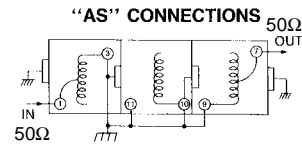

5HW Double Tuned  
5HT Triple Tuned

Frequency Range: 5HW, 5HT 350-1500MHz

5HW

5HT

(Unit: mm)

Characteristic

continued on next page

continued from previous page

### TYPE 5HW (Double Tuned)

TOKO Part Number	Center Frequency (MHz)	Bandwidth @ -1dB (MHz) min.	Selectivity		Ripple (dB) max.	Insertion Loss (dB) max.
			Fo-( )MHz (dB) min.	Fo+( )MHz (dB) min.		
5HW-35045A-365	365	6.0	25(50)	20(50)	1.0	4.5
5HW-36535A-380	380	7.0	25(50)	20(50)	1.0	4.5
5HW-39545A-425	425	7.0	25(50)	20(50)	1.0	4.5
5HW-40545A-430	430	7.0	25(50)	20(50)	1.0	4.5
5HW-44545A-475	475	8.0	22(50)	18(50)	1.0	4.5
5HW-47535A-505	505	10.0	20(50)	16(50)	1.0	4.5
5HW-51035A-530	530	10.0	20(50)	16(50)	1.0	4.5
5HW-52535A-545	545	10.0	20(50)	16(50)	1.0	4.5
5HW-58080A-625	625	10.0	18(50)	15(50)	1.0	4.5
5HW-65535A-670	670	14.0	26(100)	23(100)	1.0	3.5
5HW-94555A-959	959	18.0	20(100)	17(100)	1.0	3.5
5HW-100090A-1010	1010	16.0	18(100)	14(100)	1.0	3.5
5HW-109060A-1130	1130	18.0	16(100)	14(100)	1.0	3.5
5HW-115045F-1195	1195	24.0	20(100)	18(100)	1.0	3.5
5HW-120050F-1225	1225	18.0	24(100)	20(100)	1.0	3.5
5HW-125055F-1305	1305	25.0	20(100)	18(100)	1.0	3.5