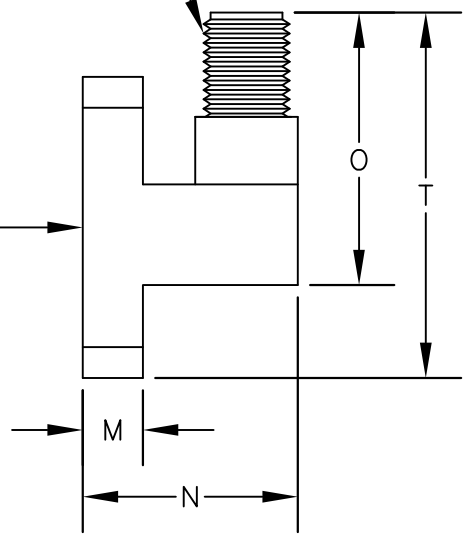

1/4-36 UNS-2A

BACK

.116∅
.119∅
2.94∅
3.02∅
THRU 4 HOLES

BACK VIEW

WR34		
Dimension	Inches	mm
A	0.640	16.26
H	0.875	22.23
J	0.670	17.02
K (± 0.001)	0.340	8.64
L (± 0.001)	0.170	4.32

M (TYP.)	0.175	4.45
N (TYP.)	0.635	16.13
O (TYP.)	0.792	20.12
T (TYP.)	1.062	26.97

PASTERNACK ENTERPRISES, INC.
P.O BOX 16759, IRVINE, CA 92623
PHONE (949) 261-1920 FAX (949) 261-7451
WEB ADDRESS: www.pasternack.com
E-MAIL ADDRESS: sales@pasternack.com
COAXIAL & FIBER OPTICS

DWG TITLE PE9827		DES. WAVEGUIDE TO 2.92mm FEMALE FREQUENCY RANGE: 22.00 - 33.00 GHz WAVEGUIDE: WR-34			
REV. B	FSCM NO. 53919	CAD FILE 060811	SCALE N/A	SIZE A	2231

NOTES:
1. UNLESS OTHERWISE SPECIFIED ALL DIMENSIONS ARE NOMINAL.
2. ALL SPECIFICATIONS ARE SUBJECT TO CHANGE WITHOUT NOTICE AT ANY TIME.
3. DIMENSIONS ARE IN INCHES [mm].