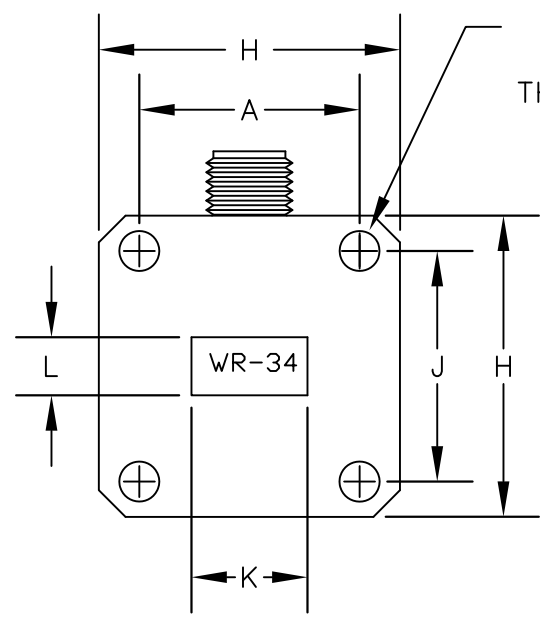

1/4-36 UNS-2A

BACK

.116∅
.119∅
2.94∅
3.02∅
THRU 4 HOLES

BACK VIEW

WR34		
Dimension	Inches	mm
A	0.640	16.26
H	0.875	22.23
J	0.670	17.02
K (± 0.001)	0.340	8.64
L (± 0.001)	0.170	4.32

M (TYP.)	0.175	4.45
N (TYP.)	0.635	16.13
O (TYP.)	0.792	20.12
T (TYP.)	1.062	26.97

PASTERNACK ENTERPRISES, INC.
P.O BOX 16759, IRVINE, CA 92623
PHONE (949) 261-1920 FAX (949) 261-7451
WEB ADDRESS: www.pasternack.com
E-MAIL ADDRESS: sales@pasternack.com
COAXIAL & FIBER OPTICS

DWG TITLE PE9827		DES. WAVEGUIDE TO 2.92mm FEMALE FREQUENCY RANGE: 22.00 - 33.00 GHz WAVEGUIDE: WR-34			
REV. B	FSCM NO. 53919	CAD FILE 060811	SCALE N/A	SIZE A	2231

NOTES:
1. UNLESS OTHERWISE SPECIFIED ALL DIMENSIONS ARE NOMINAL.
2. ALL SPECIFICATIONS ARE SUBJECT TO CHANGE WITHOUT NOTICE AT ANY TIME.
3. DIMENSIONS ARE IN INCHES [mm].