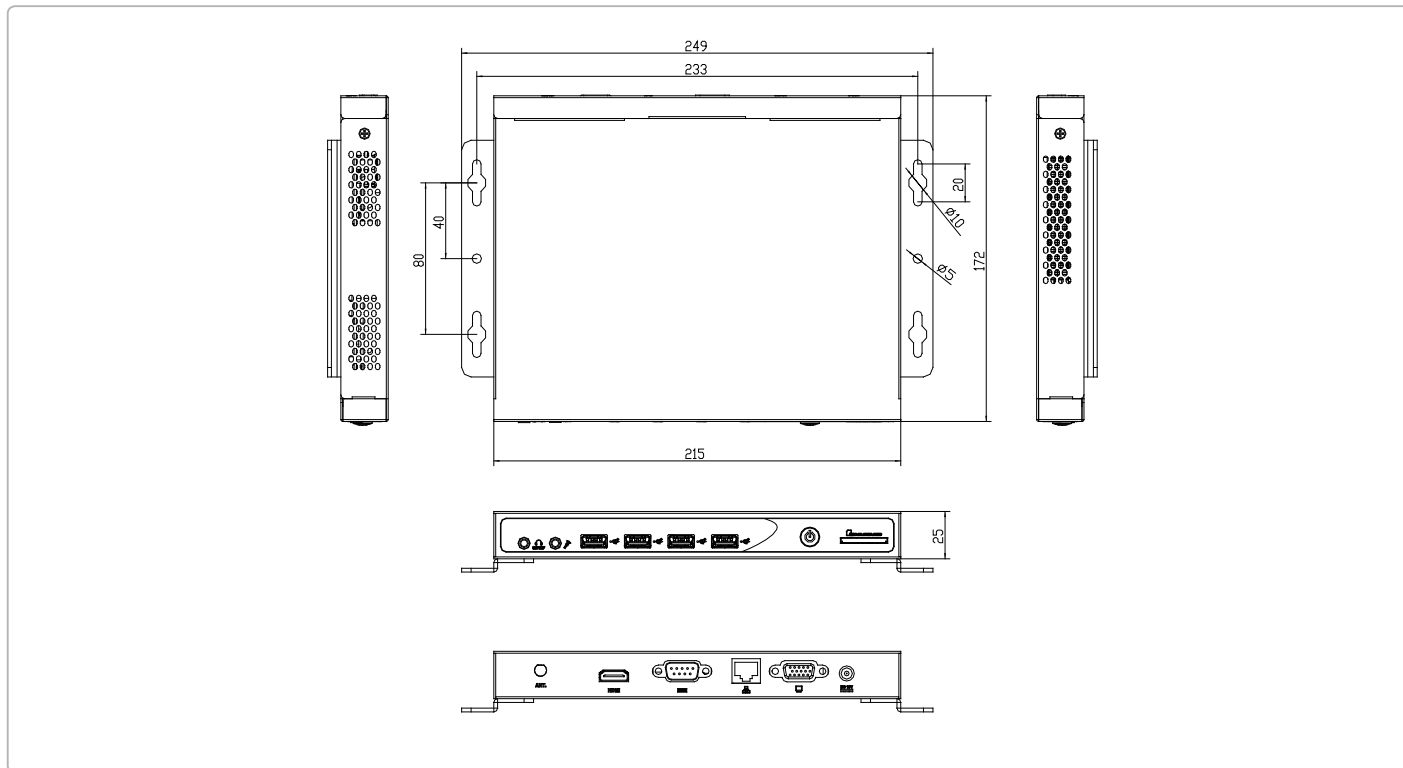

Specifications

CPU	Onboard Intel® Dual-Core Atom™ D2550	
Chipset	Intel® NM10	
System Memory	204-pin DDR3 1066MHz SODIMM x 2, up to 4GB	
Display Interface	VGA	DB-15 x 1
	DVI	—
	Others	HDMI x 1
Storage Device	SSD	SD/SDHC/SDXC/MMC x 1
	HDD	2.5" SATA HDD bay x 1
Network	LAN	Gigabit Ethernet
	Wireless	Optional by Mini Card
Front I/O	USB Host	USB2.0 x 4
	LAN	—
	Serial Port	—
	DIO	—
	Audio	S/PDIF x 1, Mic-in x 1
	KB/MS	—
	Others	Power Switch x 1
Rear I/O	USB Host	—
	LAN	RJ-45 x 1
	Serial Port	RS-232 x 1
	DIO	—
	Audio	—
	KB/MS	—
Expansion	Others	Power input x 1
	PCIe	—
	PCI	—
	Mini Card	Half-size Mini Card x 1
	Mini PCI	—
Indicator	Front	PWR
	Rear	—
Power Requirement	19V DC-in	
Power Consumption	Max. 25W	
System Cooling	Thermal Module	
Mounting	VESA Mount Holes	
Operating temperature	32°F ~ 104°F (0°C ~ 40°C)	
Storage Temperature	-40°F ~ 176°F (-40°C ~ 80°C)	
Anti-Vibration	0.5g rms / 5 ~ 500Hz / operation – HDD type	
	3.5g rms / 5 ~ 500Hz / operation – SSD	
Anti-Shock	10 G peak acceleration (11 msec. duration) – HDD	
	20 G peak acceleration (11 msec. duration) – SSD	
MTBF	—	
Certification	EMC	CE/ FCC class A
	Safety	—
Dimension (W x H x D)	8.46" x 0.98" x 6.77" (215mm x 25mm x 172mm)	
Gross Weight	—	

DSS-CV20

Dimension

Unit: mm

Ordering Information

Part Number	CPU	RAM	Cooler	Storage	Display	LAN	USB	RS-232	RS-232/422/485	KB/MS	Audio	DIO	Expansion Slot	Mounting	Power
DSS-CV20-A10-0000	Intel® Atom™ D2550	SODIMM	Fan	2.5" HDD Bay x 1	VGA, HDMI	GbE x 1	USB 2.0 x 4	1	—	—	S/PDIF Mic-in	—	—	VESA Mount Wallmount	19V, DC/ATX