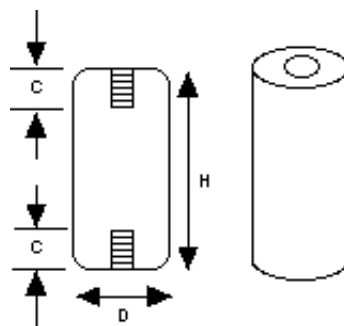

Steatite Standoffs

Jan-1-8 and Jan-1-10 Specs.

Description: These threaded Steatite pillars are made of L5 glazed Steatite with threaded holes on both sides, and have one hole mounting.

Color: White

Daburn Cat. No.	Conforms to Type	H		D		Length of Thread (C)	Thread
		IN.	MM.	IN.	MM.		
10-41	--	1/4"	6.35	1/4"	6.35	ALL	6-32
10-41B	--	3/8"	9.53	1/4"	6.35	5/32"	6-32
10-41A	--	1/2"	12.70	1/4"	6.35	5/32"	6-32
10-44A	--	3/4"	19.05	1/4"	6.35	1/4"	6-32
10-45A	--	1"	25.40	1/4"	6.35	1/4"	6-32
10-42	--	3/8"	9.53	3/8"	9.53	5/32"	6-32
10-42A	NL523W01-004	1/2"	12.70	3/8"	9.53	5/32"	6-32
10-43A	NL523W01-005	5/8"	15.88	3/8"	9.53	1/4"	6-32
10-44B	NL523W01-006	3/4"	19.05	3/8"	9.53	1/4"	6-32
10-45B	NL523W01-008	1"	25.40	3/8"	9.53	3/8"	6-32