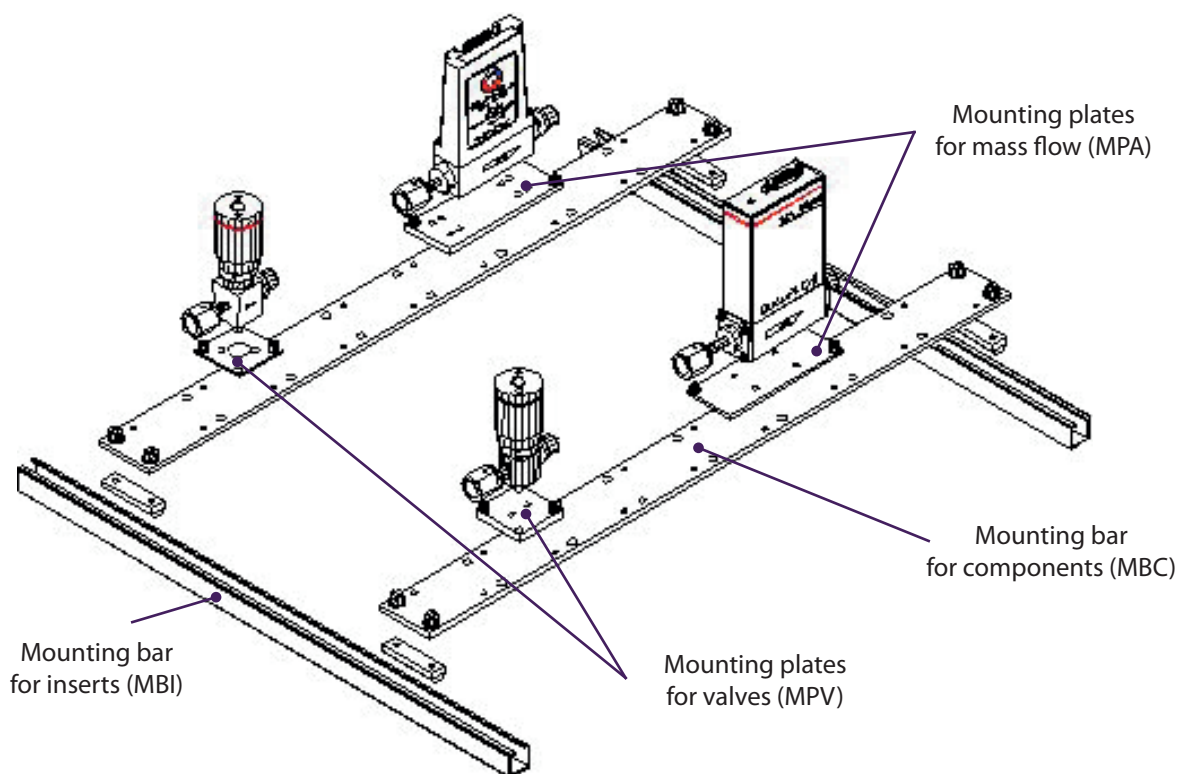

# Gas Panel Accessories

## Mounting plates Mounting bars

Accessories	Part Number	Dimension (mm)	Screws and Bolts
MPA for AFC 260 MPA for AFC 50	Q646700 Q646600	see description on the next page	for each Mounting Plate delivered, included : 2 screws FHC M4 S.S. 2 screws CHC M4 S.S. 2 washers M4 S.S.
MPV for D-Series Valve MPV for F-Series Valve MPV for Metering Valve	Q636900 Q636600 Q636700		
MBC	Q600204100	length = 852 (12 Moduline Pitch) width = 50 thickness = 5	
MBI	7630042	length to define (max. 1800) section = 20X20	
Insert	Q636950		for each Insert delivered, is included : 2 screws CHC M4 S.S. 2 washers M4 S.S.

# Mounting plate

### [ 1 ] - Mounting plate type

- [ 600 ] for MPA 250 (thickness = 2.5 mm)
- [ 700 ] for MPA 500 (thickness = 5 mm)

MPA 250  
thickness = 2.5mm

MPA 500  
thickness = 5mm