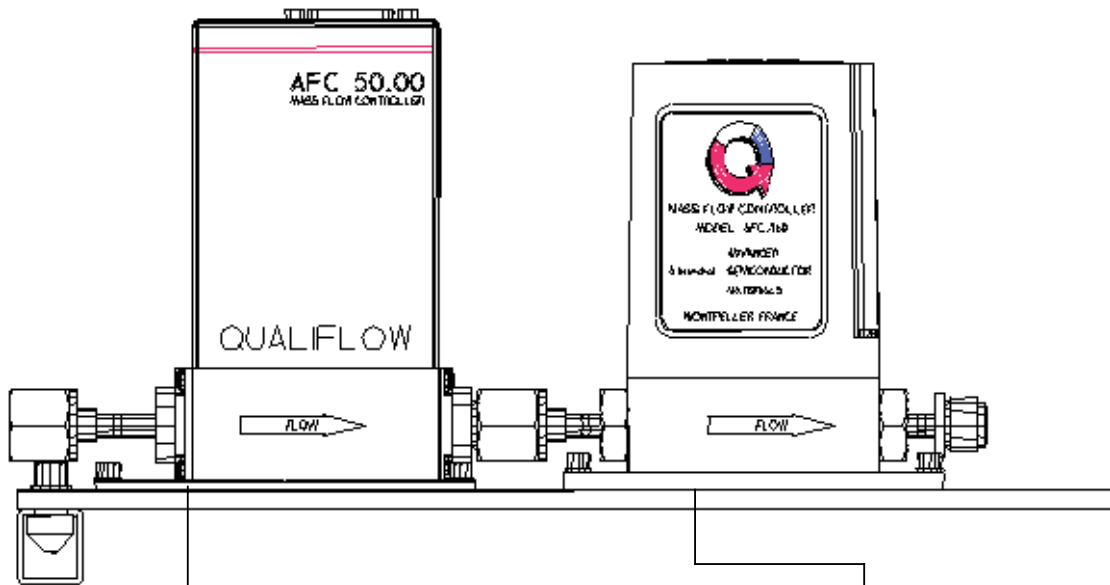

Accessories Series

Mounting plate

Part Number Description

Q646 [1]

[1] - Mounting plate type

- [600] for MPA 250 (thickness = 2.5 mm)
- [700] for MPA 500 (thickness = 5 mm)

MPA 250
thickness = 2.5mm

MPA 500
thickness = 5mm