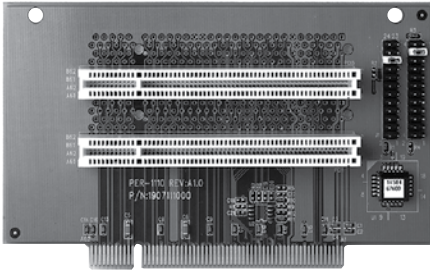

PER-1110

Riser Card For Compact Board And Mini-ITX Series

Ordering Information

- PCI Master Slot x 2
- AD Selection

Features

- **TF-PER-1110-A10**
Riser Card for PCI 2-slot, for Compact Board & Mini-ITX Series

PER-R16P

Riser Card For EMB-9658T/ 6908T/ 9458T/ 9459T/ 945T Rev.B

Features

- PCI Master Slot x 1
- PCI-Express [x4] Slot x 1 (Can Be Used For [x1])

Ordering Information

- **TF-PER-R16P-A10**
Riser Card, PCI + PCI-E [x4], for Mini-ITX Series