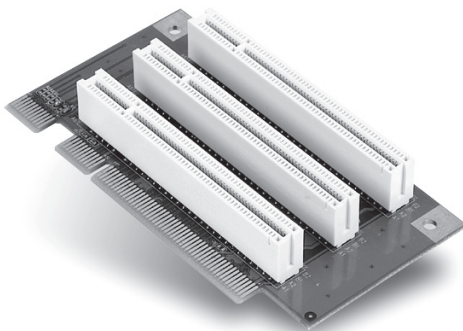

PER-1110

Riser Card for Compact Board and Mini-ITX Series

Features

- *PCI Master Slot x 2*
- *AD Selection*

Ordering Information

- **TF-PER-1110-A10**
Riser Card for PCI 2-slot, for Compact Board Series, Mini-ITX

PER-1100

Riser card for EMB-830

Features

- *PCI Master Slot x 3*
- *AD Selection*

Ordering Information

- **TF-PER-1100-A10**
Riser Card for PCI 3-slot EMB-830 Rev. 1.0