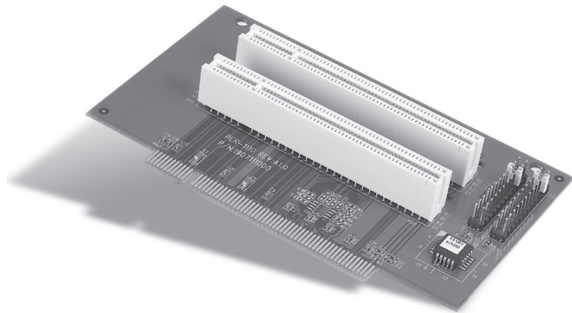

PER-1110

Riser Card for Compact Board and Mini-ITX Series

Features

- *PCI Master Slot x 2*
- *AD Selection*

Ordering Information

- **TF-PER-1110-A10**
Riser Card for PCI 2-slot, for Compact Board Series, Mini-ITX

PER-1100

Riser card for EMB-830

Features

- *PCI Master Slot x 3*
- *AD Selection*

Ordering Information

- **TF-PER-1100-A10**
Riser Card for PCI 3-slot EMB-830 Rev. 1.0