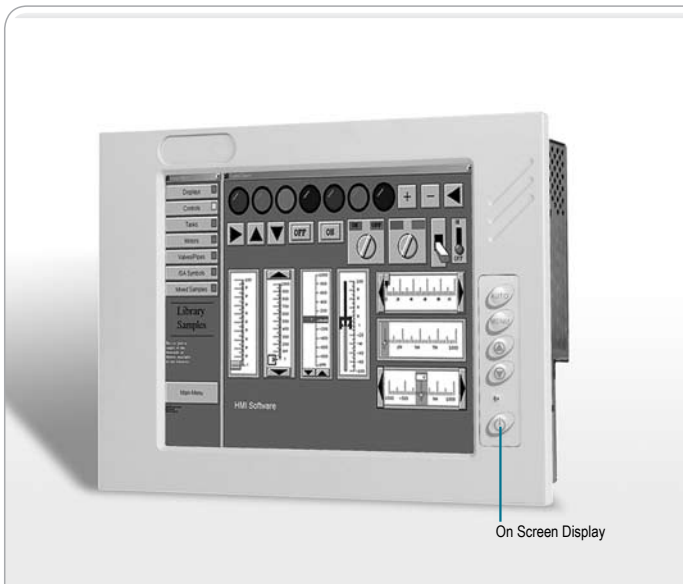

10.4" TFT Industrial Display Monitor

On Screen Display

Power in

Analog RGB

S-Video

Composite video

RS-232 TouchScreen connector (optional)

Features

- 10.4" TFT SVGA LCD
- Stainless Steel Closed-Frame Architecture With Aluminum Front Panel
- RGB, Composite Video, S-Video Input Signal Selectable
- Supports Picture-In-Picture Function
- VESA 75mm Standard Screw Holes

Specifications

System	
Input Signal	RGB, Composite video, S-Video
On Screen Display Control	Brightness, contrast, phase, sharpness, AutoTune, PIP, H/V-position
OS support	MS DOS, Windows® 2000, Windows® XP, Linux Redhat 8.0, Windows® 7
Mechanical	
Construction	Stainless steel chassis & aluminum alloy front panel
Front Panel Color	RAL-7305
Mounting	Panelmount Optional: Wallmount kit, Swivel ARM, Desk stand
Dimension	12.2" (W) x 8.5" (H) x 2.2" (D) (309mm x 216mm x 54.8mm)
Carton Dimension	14.7" (W) x 14.1" (H) x 13" (D) (373mm x 359mm x 330mm)
Gross Weight	12.4 lb (5.6 Kg)
Environmental	
Operating Temperature	32°F ~ 113°F (0°C ~ 45°C)
Storage Temperature	-4°F ~ 140°F (-20°C ~ 60°C)
Operating Humidity	10% to 90%@40°C, non-condensing
Vibration	1G/ 5 ~ 500Hz (Random)/ Operation
Shock	15G peak acceleration (11 msec. duration) / operation
EMC	CE/FCC Class A
Power Supply	
External Power Adapter 60W	Input: 100 to 240 ±10%V AC, Full Range Output: +12V DC@5A
LCD	
Display Type	10.4" color TFT LCD
Max. Resolution	800 x 600
Max. Colors	262K
Dot Size	0.264mm x 0.264mm
Luminance	230 cd/m² (TYP.)
Viewing Angle	120° (H) / 100° (V)
Brightness Control	Yes
Back Light MTBF (Hours)	20,000
TouchScreen (Optional)	
Type	8-wire, Analog Resistive
Resolution	1024 x 1024
Light Transmission	76% ± 2
Lifetime	1 million activations
OS Support	MS DOS, Windows® 2000, Windows® XP, Linux Redhat 8.0, Windows® 7