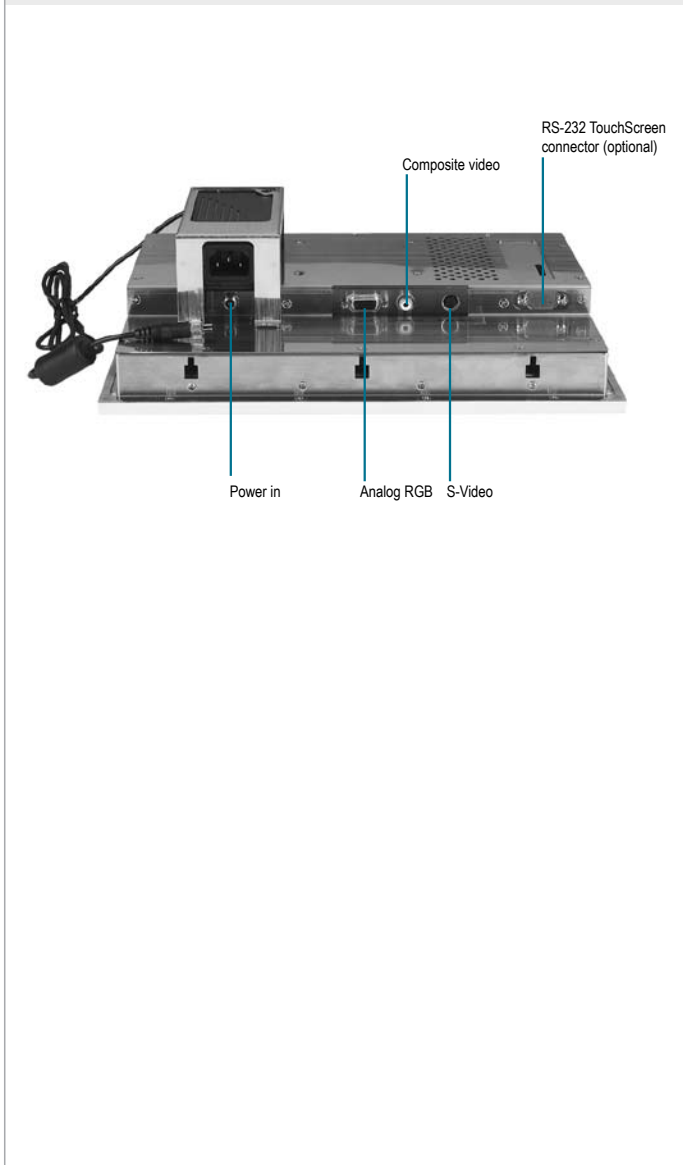

10.4" TFT Industrial Display Monitor

On Screen Display

Power in

Analog RGB

S-Video

Composite video

RS-232 TouchScreen connector (optional)

Features

- 10.4" TFT SVGA LCD
- Stainless Steel Closed-Frame Architecture With Aluminum Front Panel
- RGB, Composite Video, S-Video Input Signal Selectable
- Supports Picture-In-Picture Function
- VESA 75mm Standard Screw Holes

Specifications

System	
Input Signal	RGB, Composite video, S-Video
On Screen Display Control	Brightness, contrast, phase, sharpness, AutoTune, PIP, H/V-position
OS support	MS DOS, Windows® 2000, Windows® XP, Linux Redhat 8.0, Windows® 7
Mechanical	
Construction	Stainless steel chassis & aluminum alloy front panel
Front Panel Color	RAL-7305
Mounting	Panelmount Optional: Wallmount kit, Swivel ARM, Desk stand
Dimension	12.2" (W) x 8.5" (H) x 2.2" (D) (309mm x 216mm x 54.8mm)
Carton Dimension	14.7" (W) x 14.1" (H) x 13" (D) (373mm x 359mm x 330mm)
Gross Weight	12.4 lb (5.6 Kg)
Environmental	
Operating Temperature	32°F ~ 113°F (0°C ~ 45°C)
Storage Temperature	-4°F ~ 140°F (-20°C ~ 60°C)
Operating Humidity	10% to 90%@40°C, non-condensing
Vibration	1G/ 5 ~ 500Hz (Random)/ Operation
Shock	15G peak acceleration (11 msec. duration) / operation
EMC	CE/FCC Class A
Power Supply	
External Power Adapter 60W	Input: 100 to 240 ±10%V AC, Full Range Output: +12V DC@5A
LCD	
Display Type	10.4" color TFT LCD
Max. Resolution	800 x 600
Max. Colors	262K
Dot Size	0.264mm x 0.264mm
Luminance	230 cd/m² (TYP.)
Viewing Angle	120° (H) / 100° (V)
Brightness Control	Yes
Back Light MTBF (Hours)	20,000
TouchScreen (Optional)	
Type	8-wire, Analog Resistive
Resolution	1024 x 1024
Light Transmission	76% ± 2
Lifetime	1 million activations
OS Support	MS DOS, Windows® 2000, Windows® XP, Linux Redhat 8.0, Windows® 7