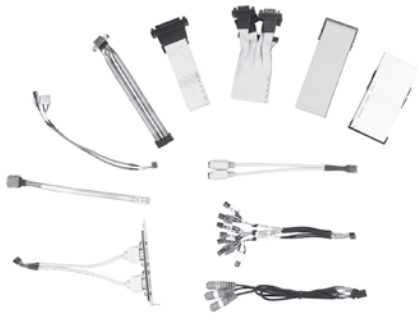

## TF-PER-0101

Wiring Kit for PCM-8500

P/N	Cable Function	Cable Description	Qty
1701400453	IDE Cable 3.5" UDMA-100	40-pin, 2.54mm, Female (45cm)	1
1701340601	Floppy Disk Drive Cable	34-pin, 2.54mm, Female (60cm)	1
1701400180	Serial Port Cable	40-pin, 2.54mm, Female (18cm)	1
1701260301	Parallel Port Cable	26-pin, 2.54mm, Female (30cm)	1
1701150150	CRT Cable	15-pin, 2.54mm, DSUB (15cm)	1
1700080180	TV-out Cable	RCA + S Terminal Connector	1
1709100201	USB Cable	10-pin, 2.00mm, Female	3
1700140510	Audio Cable	CD-in, Line-in/out, MIC-in	1
1700140164	6 Channel Audio Cable	RCA Jack	1
1700080204	Keyboard & Mouse Cable	8-pin, 2.54mm, Female (20cm)	1

## TF-PER-0103

Wiring Kit for PCM-8150

P/N	Cable Function	Cable Description	Qty
1701400453	IDE Cable 3.5" UDMA-100	40-pin, 2.54mm, Female (45cm)	1
1701340600	Floppy Disk Drive Cable	34-pin, 2.00mm, female (60cm)	1
1701400180	Serial Port Cable	40-pin, 2.54mm Pitch, Female, Housing (18cm)	1
1701260308	Parallel Port Cable	26-pin, 2.00mm, Female (30cm)	1
1701160152	CRT Cable	16-pin, 2.54mm, Female (15cm)	1
1700080180	TV-out Cable	RCA + S Terminal Connector	1
1709100201	USB Cable	10-pin, 2.00mm, Female	2
1700140510	Audio Cable	14-pin, 2.00mm, Female, Line-in/out, MIC-in	1
1700140164	6 channel Audio Cable	14-pin, 2.00mm, Female, RCA Jack	1
1700080204	Keyboard & Mouse Cable	8-pin, 2.54mm, Female (20cm)	1
1700200200	DVI Cable	20-pin, 2.00mm, Female (20cm)	1