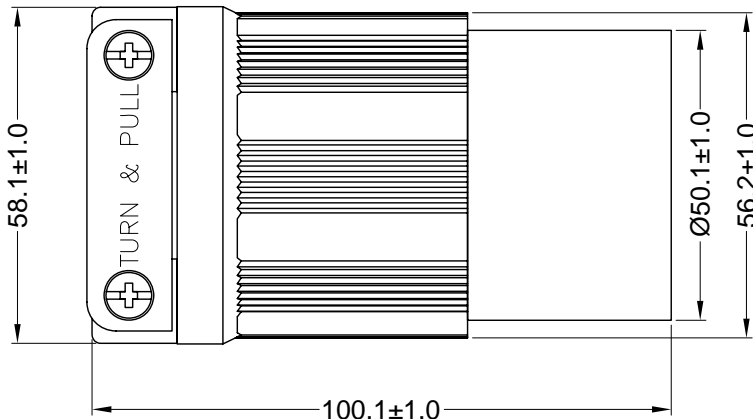

6

5

4

3

2

1

MATERIAL:

Housing & Cord Clamp: Nylon, color black
Contact Holder & Terminal Retainer: Polycarbonate
Contacts: Brass

ELECTRICAL SPECIFICATIONS:

Rated current: 20A
Rated voltage: 250 VAC

APPROVALS: 

**RoHS
COMPLIANT**

REV	DATE	CHANGE	CHKG	CHKD	APPR

TOLERANCE UNLESS OTHERWISE SPECIFIED	
X	± 1
X.X	± 0.4
X.XX	± 0.13
DRAWN BY	PB
CHECK BY	
APPR BY	
DATE:	5/7/10
DATE:	
DATE:	

Power Dynamics, Inc.		
Phone: 973 560-0019 Whippany, New Jersey Fax: 973 560-0076		
PART: NEMA L15-20R CORD CONNECTOR 20A 250VAC; ASSEMBLY TYPE		
PART #: PD-L1520C-B		SHEET 1 of 1
SIZE: A	ALL DIMENSIONS FOR REFERENCE ONLY DIMENSIONS ARE IN MILLIMETERS	REV:
SCALE: NTS		