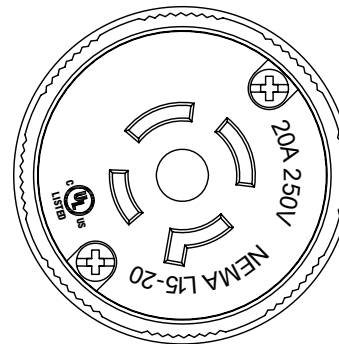

6

5

4

3

2

1

MATERIAL:

Housing & Cord Clamp: Nylon, color black
Contact Holder & Terminal Retainer: Polycarbonate
Contacts: Brass

ELECTRICAL SPECIFICATIONS:

Rated current: 20A
Rated voltage: 250 VAC

APPROVALS: 

**RoHS
COMPLIANT**

REV	DATE	CHANGE	CHKG	CHKD	APPR

TOLERANCE UNLESS OTHERWISE SPECIFIED	
X	± 1
X.X	± 0.4
X.XX	± 0.13
DRAWN BY	PB
CHECK BY	
APPR BY	
DATE:	5/7/10
DATE:	
DATE:	

Power Dynamics, Inc.		
Phone: 973 560-0019 Whippany, New Jersey Fax: 973 560-0076		
PART: NEMA L15-20R CORD CONNECTOR 20A 250VAC; ASSEMBLY TYPE		
PART #: PD-L1520C-B		SHEET 1 of 1
SIZE: A	ALL DIMENSIONS FOR REFERENCE ONLY DIMENSIONS ARE IN MILLIMETERS	REV:
SCALE: NTS		