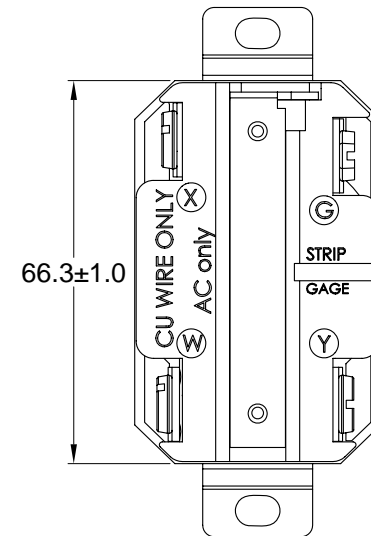

Bracket: Brass

Contacts: Brass

**ELECTRICAL SPECIFICATIONS:**

Rated current: 30A

Rated voltage: 125 / 250VAC

**APPROVALS:**

**RoHS  
COMPLIANT**

REV	DATE	CHANGE	CHK	CHK	APPR

TOLERANCE UNLESS OTHERWISE SPECIFIED			
X	± 1		
X.X	± 0.4		
X.XX	± 0.13		
DRAWN BY	PB	DATE:	12/13/10
CHECK BY		DATE:	
APPR BY		DATE:	

<b>Power Dynamics, Inc.</b>		
Phone: 973 560-0019 Whippany, New Jersey Fax: 973 560-0076		
PART: NEMA L14-30R LOCKING RECEPTACLE		
PART #: PD-L1430R-B		SHEET 1 of 1
SIZE: A	ALL DIMENSIONS FOR REFERENCE ONLY DIMENSIONS ARE IN MILLIMETERS	REV:
SCALE: NTS		