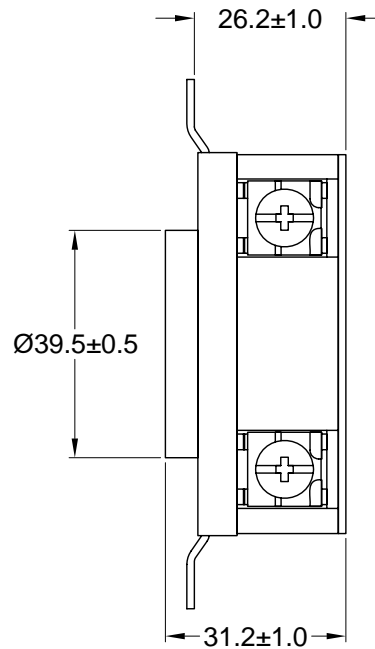

Bracket: Brass

Contacts: Brass

**ELECTRICAL SPECIFICATIONS:**

Rated current: 30A

Rated voltage: 125 / 250VAC

**APPROVALS:**

**RoHS  
COMPLIANT**

REV	DATE	CHANGE	CHK	CHK	APPR

TOLERANCE UNLESS OTHERWISE SPECIFIED			
X	± 1		
X.X	± 0.4		
X.XX	± 0.13		
DRAWN BY	PB	DATE:	12/13/10
CHECK BY		DATE:	
APPR BY		DATE:	

<b>Power Dynamics, Inc.</b>		
Phone: 973 560-0019 Whippany, New Jersey Fax: 973 560-0076		
PART: NEMA L14-30R LOCKING RECEPTACLE		
PART #: PD-L1430R-B		SHEET 1 of 1
SIZE: A	ALL DIMENSIONS FOR REFERENCE ONLY DIMENSIONS ARE IN MILLIMETERS	REV:
SCALE: NTS		