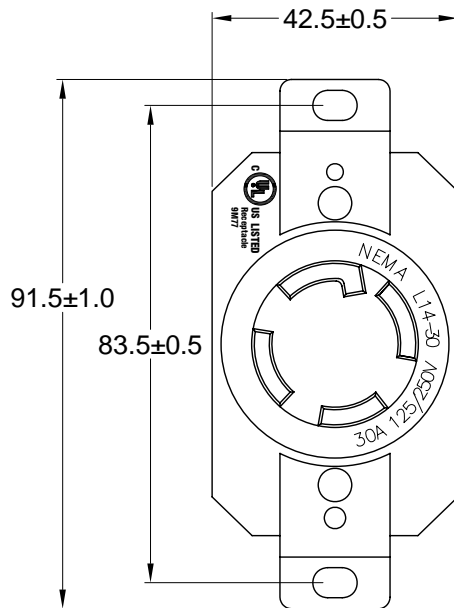

Bracket: Brass

Contacts: Brass

**ELECTRICAL SPECIFICATIONS:**

Rated current: 30A

Rated voltage: 125 / 250VAC

**APPROVALS:**

**RoHS  
COMPLIANT**

REV	DATE	CHANGE	CHK	CHK	APPR

TOLERANCE UNLESS OTHERWISE SPECIFIED			
X	± 1		
X.X	± 0.4		
X.XX	± 0.13		
DRAWN BY	PB	DATE:	12/13/10
CHECK BY		DATE:	
APPR BY		DATE:	

<b>Power Dynamics, Inc.</b>		
Phone: 973 560-0019 Whippany, New Jersey Fax: 973 560-0076		
PART: NEMA L14-30R LOCKING RECEPTACLE		
PART #: PD-L1430R-B		SHEET 1 of 1
SIZE: A	ALL DIMENSIONS FOR REFERENCE ONLY DIMENSIONS ARE IN MILLIMETERS	REV:
SCALE: NTS		