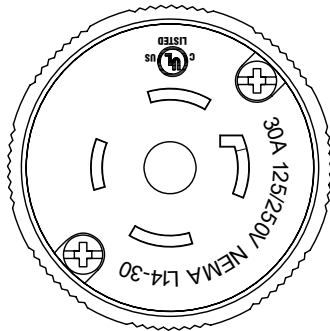

6

5

4

3

2

1

**MATERIAL:**

Housing & Cord Clamp: Nylon, color black  
Blade Holder & Terminal Retainer: Polycarbonate  
Blades: Brass

**ELECTRICAL SPECIFICATIONS:**

Rated current: 30A  
Rated voltage: 125 / 250VAC

APPROVALS:  US LISTED

**RoHS  
COMPLIANT**

REV	DATE	CHANGE	CHKG	CHECK	APPR

TOLERANCE UNLESS OTHERWISE SPECIFIED	
X	± 1
X.X	± 0.4
X.XX	± 0.13
DRAWN BY	PB
CHECK BY	
APPR BY	
DATE:	12/6/10
DATE:	
DATE:	

<b>Power Dynamics, Inc.</b>		
Phone: 973 560-0019 Whippany, New Jersey Fax: 973 560-0076		
PART: NEMA L14-30P; 30A 125/250V ASSEMBLY TYPE		
PART #: PD-L1430P-B		SHEET 1 of 1
SIZE: A	ALL DIMENSIONS FOR REFERENCE ONLY DIMENSIONS ARE IN MILLIMETERS	REV:
SCALE: NTS		