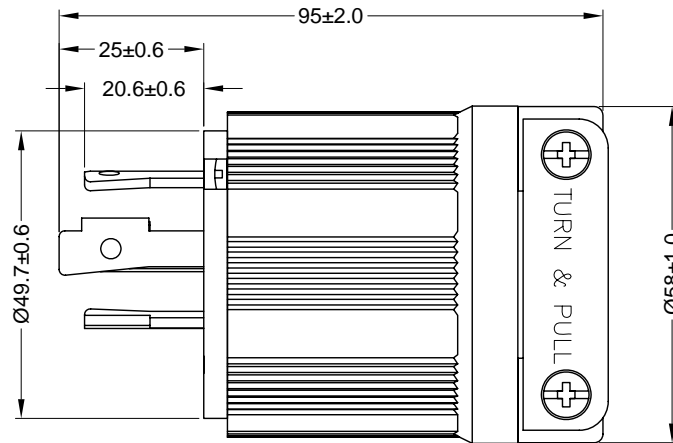

6

5

4

3

2

1

**MATERIAL:**

Housing & Cord Clamp: Nylon, color black  
Blade Holder & Terminal Retainer: Polycarbonate  
Blades: Brass

**ELECTRICAL SPECIFICATIONS:**

Rated current: 30A  
Rated voltage: 125 / 250VAC

APPROVALS:  US LISTED

**RoHS  
COMPLIANT**

REV	DATE	CHANGE	CHKG	CHECK	APPR

TOLERANCE UNLESS OTHERWISE SPECIFIED	
X	± 1
X.X	± 0.4
X.XX	± 0.13
DRAWN BY	PB
CHECK BY	
APPR BY	
DATE:	12/6/10
DATE:	
DATE:	

<b>Power Dynamics, Inc.</b>		
Phone: 973 560-0019 Whippany, New Jersey Fax: 973 560-0076		
PART: NEMA L14-30P; 30A 125/250V ASSEMBLY TYPE		
PART #: PD-L1430P-B		SHEET 1 of 1
SIZE: A	ALL DIMENSIONS FOR REFERENCE ONLY DIMENSIONS ARE IN MILLIMETERS	REV:
SCALE: NTS		