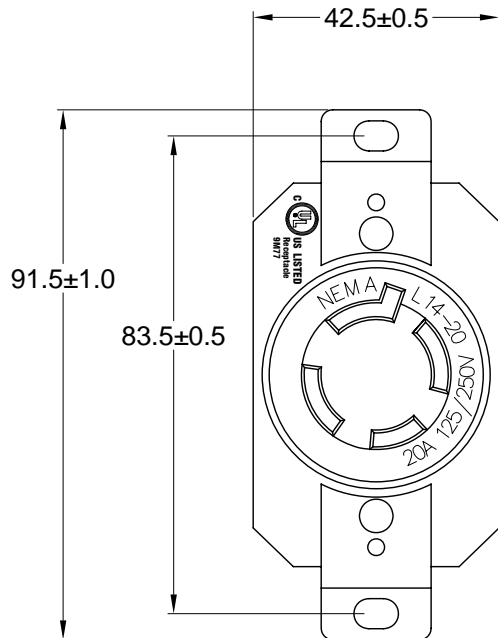

Bracket: Brass

Contacts: Brass

ELECTRICAL SPECIFICATIONS:

Rated current: 20A

Rated voltage: 125 / 250VAC

APPROVALS:

**RoHS
COMPLIANT**

REV	DATE	CHANGE	CHKG	CHECK	APPR

TOLERANCE UNLESS OTHERWISE SPECIFIED	
X	± 1
X.X	± 0.4
X.XX	± 0.13

Power Dynamics, Inc.
 Phone: 973 560-0019 Whippany, New Jersey Fax: 973 560-0076
PART: NEMA L14-20R LOCKING RECEPTACLE

DRAWN BY	PB	DATE:	12/13/10
CHECK BY		DATE:	
APPR BY		DATE:	

PART #: PD-L1420R-B		SHEET 1 of 1
SIZE: A	ALL DIMENSIONS FOR REFERENCE ONLY DIMENSIONS ARE IN MILLIMETERS	REV:
SCALE: NTS		

6

5

4

3

2

1