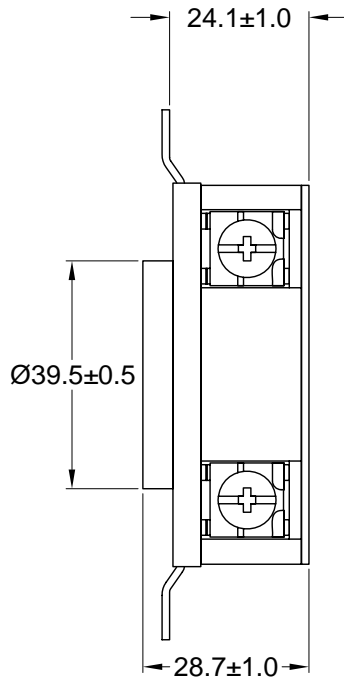

Bracket: Brass

Contacts: Brass

ELECTRICAL SPECIFICATIONS:

Rated current: 20A

Rated voltage: 125 / 250VAC

APPROVALS:

**RoHS
COMPLIANT**

REV	DATE	CHANGE	CHKG	CHECK	APPR

TOLERANCE UNLESS OTHERWISE SPECIFIED	
X	± 1
X.X	± 0.4
X.XX	± 0.13

Power Dynamics, Inc.
 Phone: 973 560-0019 Whippany, New Jersey Fax: 973 560-0076
PART: NEMA L14-20R LOCKING RECEPTACLE

DRAWN BY	PB	DATE:	12/13/10
CHECK BY		DATE:	
APPR BY		DATE:	

PART #: PD-L1420R-B		SHEET 1 of 1
SIZE: A	ALL DIMENSIONS FOR REFERENCE ONLY DIMENSIONS ARE IN MILLIMETERS	REV:
SCALE: NTS		

6

5

4

3

2

1