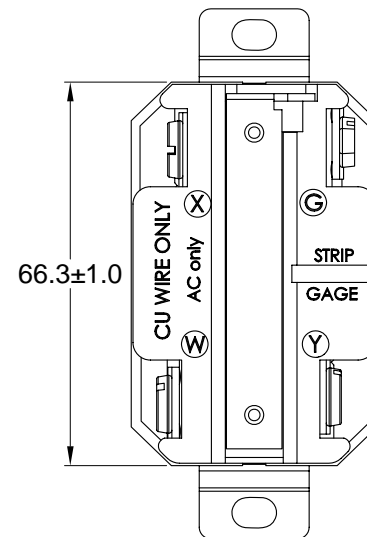

Bracket: Brass

Contacts: Brass

ELECTRICAL SPECIFICATIONS:

Rated current: 20A

Rated voltage: 125 / 250VAC

APPROVALS:

**RoHS
COMPLIANT**

REV	DATE	CHANGE	CHKG	CHECK	APPR

TOLERANCE UNLESS OTHERWISE SPECIFIED	
X	± 1
X.X	± 0.4
X.XX	± 0.13

Power Dynamics, Inc.
 Phone: 973 560-0019 Whippany, New Jersey Fax: 973 560-0076
PART: NEMA L14-20R LOCKING RECEPTACLE

DRAWN BY	PB	DATE:	12/13/10
CHECK BY		DATE:	
APPR BY		DATE:	

PART #: PD-L1420R-B		SHEET 1 of 1
SIZE: A	ALL DIMENSIONS FOR REFERENCE ONLY DIMENSIONS ARE IN MILLIMETERS	REV:
SCALE: NTS		

6

5

4

3

2

1