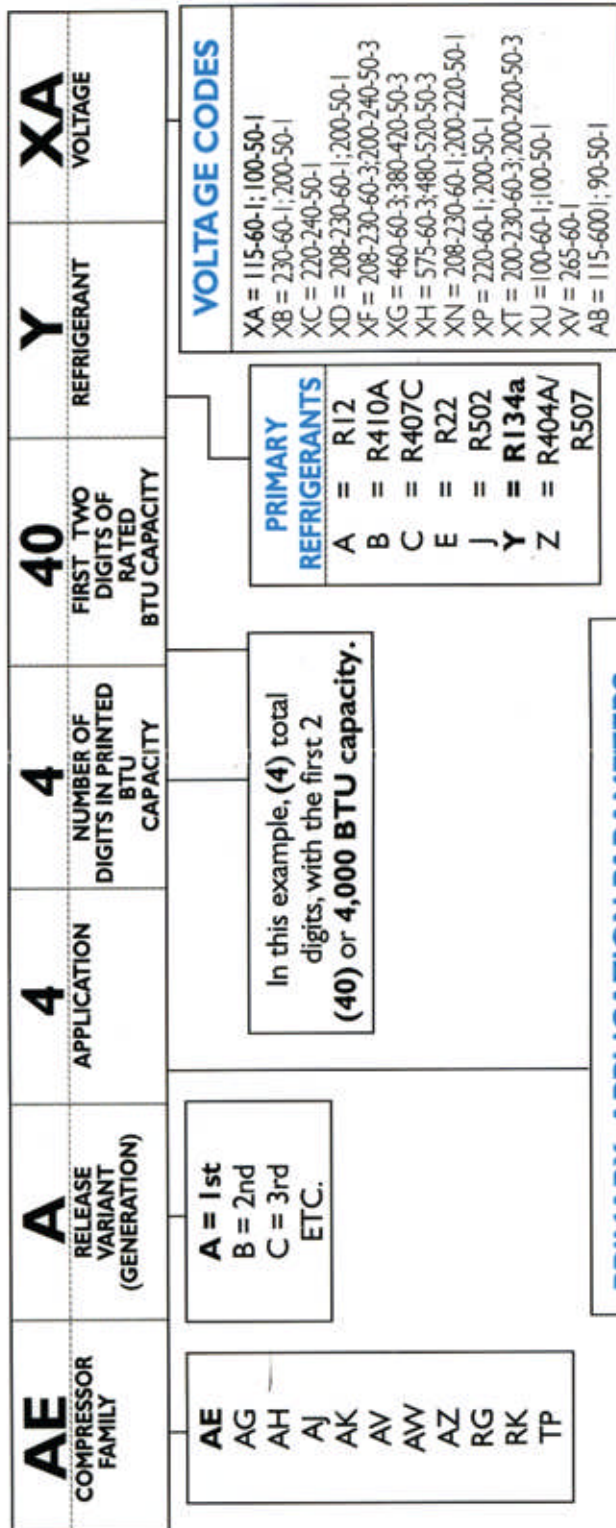

TECUMSEH MODEL NUMBERS

EXAMPLE:

NOTE:

For explanations of voltages not listed contact Tecumseh Products Company.

PRIMARY APPLICATION PARAMETERS

Evaporation Temperature	Rating Point	Motor Starting Torque
1. Low	-10°F	Normal
2. Low	-10°F	High
3. High	+45°F	Normal
4. High	+45°F	High
5. Air Cond.*	+45°F	Normal
6. Medium	+20°F	Normal
7. Medium	+20°F	High
8. Air Cond.	+49°F	Normal
9. Commercial	+20°F	High
0. Commercial	+20°F	Normal
A. Medium/Low	+20°F	Normal

* Application "5" compressors when applied to units become application "4" in the unit's model number.

COMPRESSOR APPLICATION CATEGORIES

Low Temp.	-40°F	to	+10°F
Medium Temp.	-10°F	to	+30°F
Commercial Temp.	-10°F	to	+45°F
High Temp.	+20°F	to	+55°F
Air Conditioning	+32°F	to	+55°F
Heat Pump	-15°F	to	+57°F