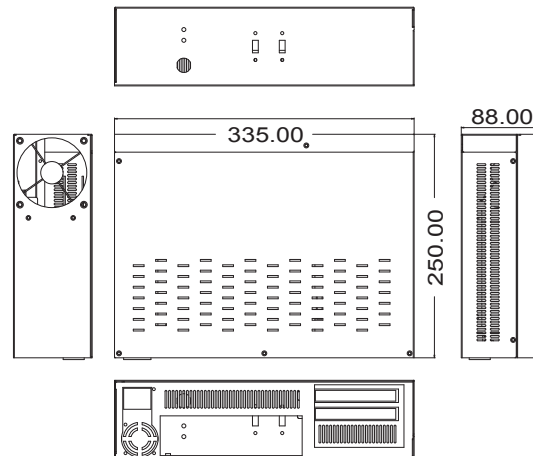

Dimensions

Overview

Embedded Systems

Embedded Systems for Transportation

Embedded Field Controllers

Embedded MicroBoxes

Industrial Barebone Systems

Industrial Chassis

Backplanes

Power Supplies

Peripherals & Accessories