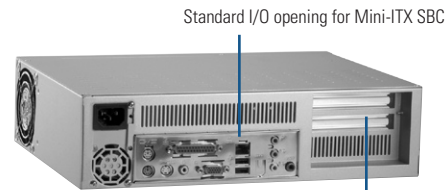

EM60320I

Embedded MicroBox for Mini ITX SBC

▲ Front view

Features

- Designed for Mini ITX SBC
- Flexible I/O bracket for high performance embedded system via industrial P4 Mini ITX board
- One 3.5" HDD drive bay
- 2 PCI slots and 2 add-on card brackets for rich I/O expansion
- 1 system fan
- Supports optional CompactFlash™ opening

▲ Rear view

Specifications

Standard Color	Silver
Construction	Heavy-duty cold-rolled steel
Indicator	1 x green LED for system power-on 1 x orange LED for HDD active
Front Panel I/O	1 x ATX power button 2 x USB 2.0
Rear Panel I/O	1 x Standard Mini ITX I/O bracket space
Expansion Interface	2 x PCI slot
Drive Capacity	1 x 3.5" HDD 1 x CompactFlash™ (optional SBC support)
Cooling	1 x 80 x 80 mm system fan
Power Supply	ATX 180W Input: AC 115 ~ 230V Output: +3.3V @ 3A, +5V @ 16A, +12V @ 5.86A, -12V @ 0.8A, +5Vsb @ 2A ATX 200W Input: DC 18 ~ 36V Output: 3.3V @ 12A, 5V @ 12A, +12V @ 15.4A, -12V @ 0.5A, 5Vsb @ 2A ATX 250 W Input: AC 115 ~ 230 V Output: +3.3V @ 4A, +5V @ 6A, +12V @ 16.5A, -12V @ 0.4A, +5Vsb @ 1A
Dimensions	335 mm (13.2") (W) x 250 mm (9.8") (D) x 88 mm (3.5") (H)
Environment	EMI pre-scan meets EN55022 Class A

Applications

Wallmount PC controller
Embedded PC controller
Unattended controller
Compact industrial PC

Packing List

1 x system unit with riser card
1 x power cord (optional)

Ordering Information

Standard

EM60320I	Embedded MicroBox for Mini ITX SBC
EM60320I-CF	Embedded MicroBox for Mini ITX SBC