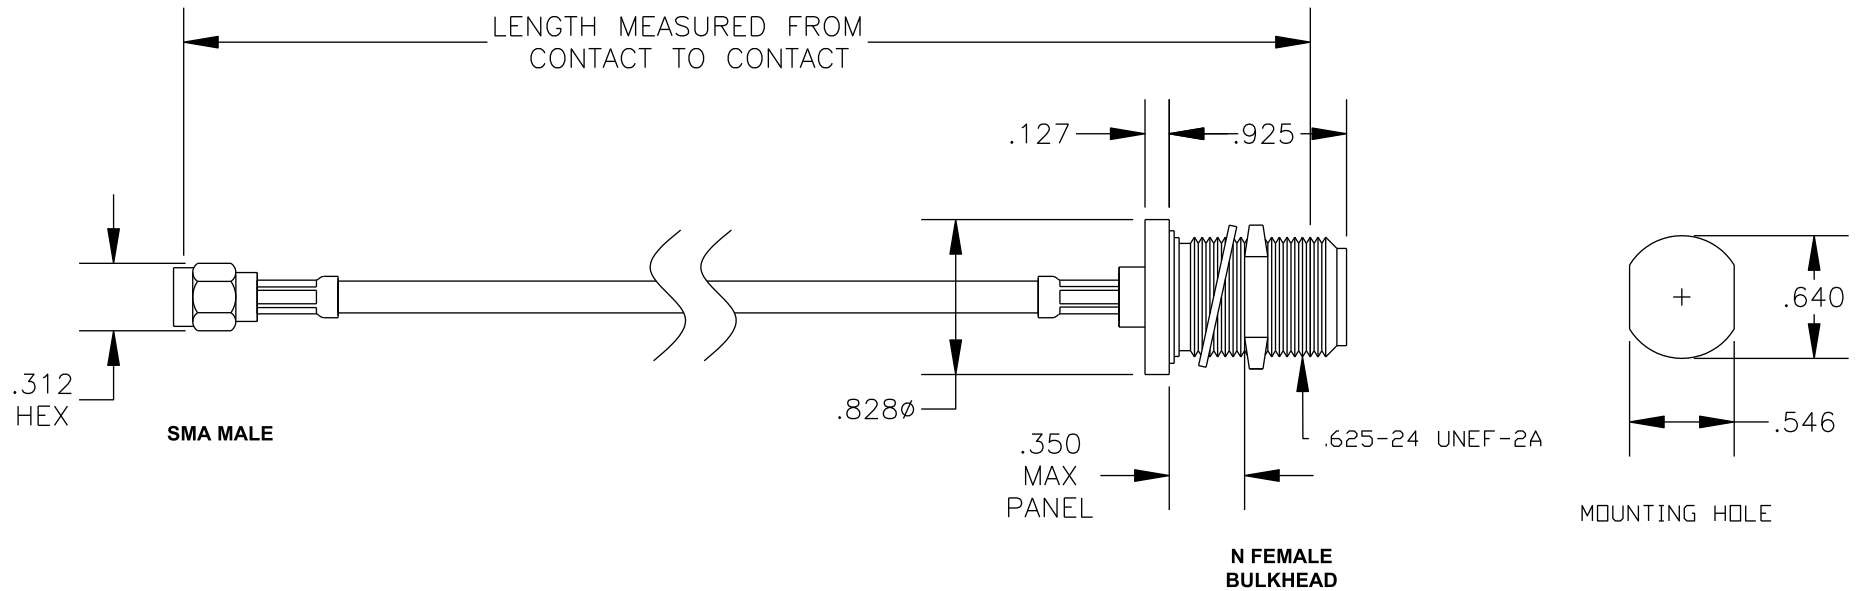

COMPONENTS	IMPEDANCE
SMA MALE	50 OHM
N FEMALE BULKHEAD	50 OHM
RG400/U	50 OHM

Standard Lengths	
-12	12"
-24	24"
-36	36"
-48	48"
-60	60"
-XXX	Custom Length in inches

**PASTERNAK ENTERPRISES, INC.**

P.O BOX 16759, IRVINE, CA 92623  
PHONE (949) 261-1920 FAX (949) 261-7451

WEB ADDRESS: [www.pasternack.com](http://www.pasternack.com)  
E-MAIL ADDRESS: [sales@pasternack.com](mailto:sales@pasternack.com)

**COAXIAL & FIBER OPTICS**

DWG TITLE

**PE33117LF-XX**

DES. CABLE ASSEMBLY, RG400/U, SMA MALE TO N FEMALE BULKHEAD (LEAD FREE)

REV. A **FSCM NO. 53919**

CAD FILE 011808

SCALE N/A

SIZE A 147

NOTES:

1. UNLESS OTHERWISE SPECIFIED ALL DIMENSIONS ARE NOMINAL.
2. ALL SPECIFICATIONS ARE SUBJECT TO CHANGE WITHOUT NOTICE AT ANY TIME.
3. DIMENSIONS ARE IN INCHES.
4. LENGTH TOLERANCE IS  $\pm 1.5\%$  OR  $\pm 3/8"$ , WHICHEVER IS GREATER.