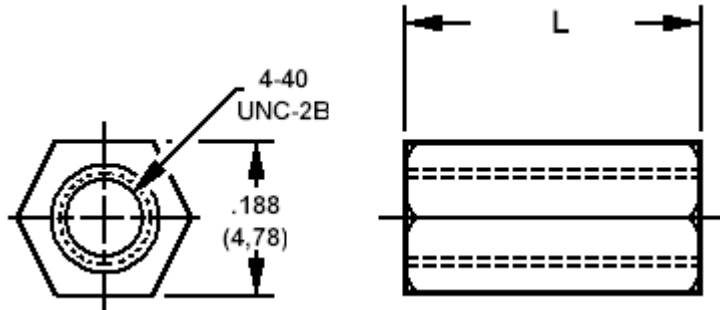

**350-3934 Spacer/Stand-off, hexagonal, threaded**

**How to order code**  
**350-3934-XX-YY-00**  
 Basic Part No XX = L dimension, YY = Plating Finish

DIMENSIONS, (XX)		
	(XX)	L
350-3934	-03	.250 (6,35)
	-04	.312 (7,92)
	-05	.375 (9,53)
	-06	.438 (11,13)
	-07	.500 (12,70)

MATERIALS			
Component	Material	Finish <sub>1</sub> (YY)	
Spacer/Stand-Off	Brass	-02 Nickel	-07 Cadmium (plus Chromate)