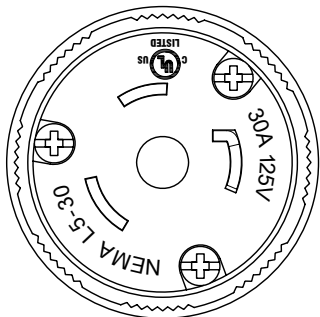

MATERIAL:

Housing & Cord Clamp: Nylon, color black  
Blade Holder & Terminal Retainer: Polycarbonate  
Blades: Brass

ELECTRICAL SPECIFICATIONS:

Rated current: 30A  
Rated voltage: 125VAC

APPROVALS:  LISTED

**RoHS  
COMPLIANT**

REV	DATE	CHANGE	CHK	CHK	APPR

TOLERANCE UNLESS OTHERWISE SPECIFIED	
X	± 1
X.X	± 0.4
X.XX	± 0.13
DRAWN BY	PB
CHECK BY	
APPR BY	
DATE:	5/7/10
DATE:	
DATE:	

<b>Power Dynamics, Inc.</b>	
Phone: 973 560-0019 Whippany, New Jersey Fax: 973 560-0076	
PART: NEMA L5-30P PLUG; 30A 125VAC ASSEMBLY TYPE	
PART #: PD-L530P-B	
SIZE: A	ALL DIMENSIONS FOR REFERENCE ONLY DIMENSIONS ARE IN MILLIMETERS
SCALE: NTS	REV: