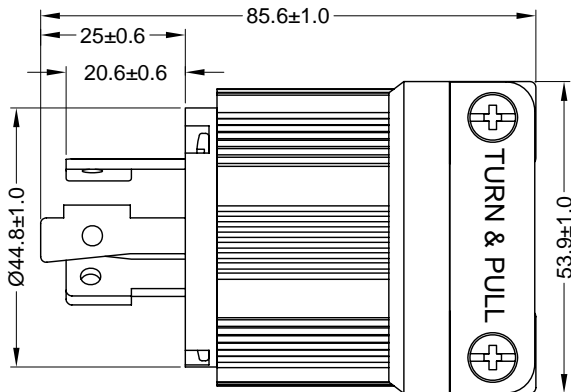

MATERIAL:

Housing & Cord Clamp: Nylon, color black  
Blade Holder & Terminal Retainer: Polycarbonate  
Blades: Brass

ELECTRICAL SPECIFICATIONS:

Rated current: 30A  
Rated voltage: 125VAC

APPROVALS:  LISTED

**RoHS  
COMPLIANT**

REV	DATE	CHANGE	CHK	CHK	APPR

TOLERANCE UNLESS OTHERWISE SPECIFIED	
X	± 1
X.X	± 0.4
X.XX	± 0.13
DRAWN BY	PB
CHECK BY	
APPR BY	
DATE:	5/7/10
DATE:	
DATE:	

<b>Power Dynamics, Inc.</b>	
Phone: 973 560-0019 Whippany, New Jersey Fax: 973 560-0076	
PART: NEMA L5-30P PLUG; 30A 125VAC ASSEMBLY TYPE	
PART #: PD-L530P-B	
SIZE: A	ALL DIMENSIONS FOR REFERENCE ONLY DIMENSIONS ARE IN MILLIMETERS
SCALE: NTS	REV: