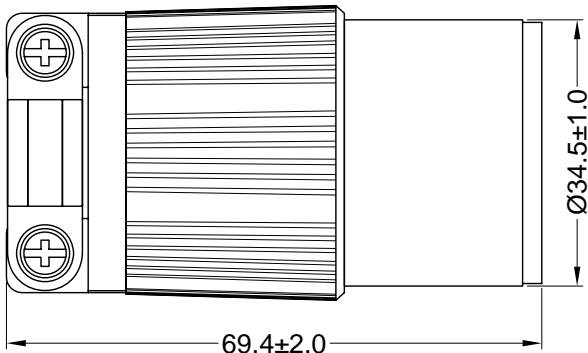

6

5

4

3

2

1

MATERIAL:

Housing & Cord Clamp: Nylon, color black / white

Contact Holder: Polycarbonate

Contacts: Brass

ELECTRICAL SPECIFICATIONS:

Rated current: 15A

Rated voltage: 250VAC

APPROVALS:

**RoHS
COMPLIANT**

REV	DATE	CHANGE	CHKG	CHECK	APPR

DRAWN BY		PB	DATE:	12/7/10
CHECK BY			DATE:	
APPR BY			DATE:	

Power Dynamics, Inc.		
Phone: 973 560-0019 Whippany, New Jersey Fax: 973 560-0076		
PART: NEMA L6-15R CORD CONNECTOR 15A 250VAC; ASSEMBLY TYPE		
PART #: PD-L615C-B		SHEET 1 of 1
SIZE: A	ALL DIMENSIONS FOR REFERENCE ONLY DIMENSIONS ARE IN MILLIMETERS	REV:
SCALE: NTS		