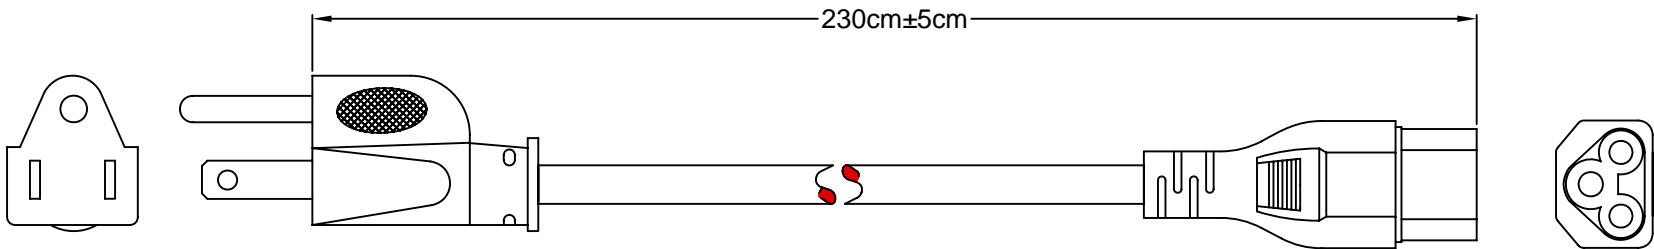

6

5

4

3

2

1

CABLE SPECIFICATIONS

DESCRIPTION	COLOR CODE	NOMINAL O.D.	OVERALL RATING	COLOR	APPROVAL
18/3 SVT 105°C, VW-1	NORTH AMERICAN	6.3	7A 125V	BLACK	  OR 

NOTES:

1. Actual plug & connector (design & shape) may differ from drawing.

NEMA 5-15P
COLOR: BLACK

IEC 60320 C5
COLOR: BLACK

HANKING DETAIL

**RoHS
COMPLIANT**

REV	DATE	CHANGE	CHNG			CHKD			APPR			
			PB	TD		PB	TD		PB	TD		
A	9/21/01	UPDATED DRAWING										
B	12/14/01	REVISED / UPDATED										
C	8/6/09	CABLE TEMP WAS 75°C										

PART: N/A POWER CORD; 230cm LONG
NEMA 5-15P TO IEC 60320 C5

PART #: 10090		SHEET 1 of 1
SIZE: A	ALL DIMENSIONS FOR REFERENCE ONLY DIMENSIONS ARE IN MILLIMETERS	REV: C
SCALE: NTS		

6

5

4

3

2

1