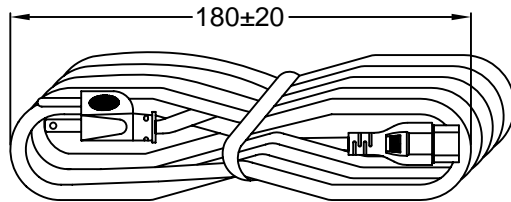

NOTES:

1. Actual plug & connector (design & shape) may differ from drawing.

NEMA 5-15P
COLOR: BLACK

IEC 60320 C5
COLOR: BLACK

HANKING DETAIL

**RoHS
COMPLIANT**

REV	DATE	CHANGE	CHNG			CHKD			APPR			
			PB	TD		PB	TD		PB	TD		
A	9/21/01	UPDATED DRAWING										
B	12/14/01	REVISED / UPDATED										
C	8/6/09	CABLE TEMP WAS 75°C										

TOLERANCE IN MM UNLESS OTHERWISE SPECIFIED > 1000 ± 50 <= 1000 ± 30 STRIPPED LENGTH ± 2		
DRAWN BY	SS	DATE: 3/22/00
CHECK BY	PB	DATE: 3/22/00
APPR BY	JJ	DATE: 3/22/00

Power Dynamics, Inc.

Phone: 973-560-0019 Whippany, New Jersey Fax: 973-560-0076

PART: N/A POWER CORD; 230cm LONG
NEMA 5-15P TO IEC 60320 C5

PART #: 10090		SHEET 1 of 1
SIZE: A	ALL DIMENSIONS FOR REFERENCE ONLY DIMENSIONS ARE IN MILLIMETERS	REV: C
SCALE: NTS		

6

5

4

3

2

1