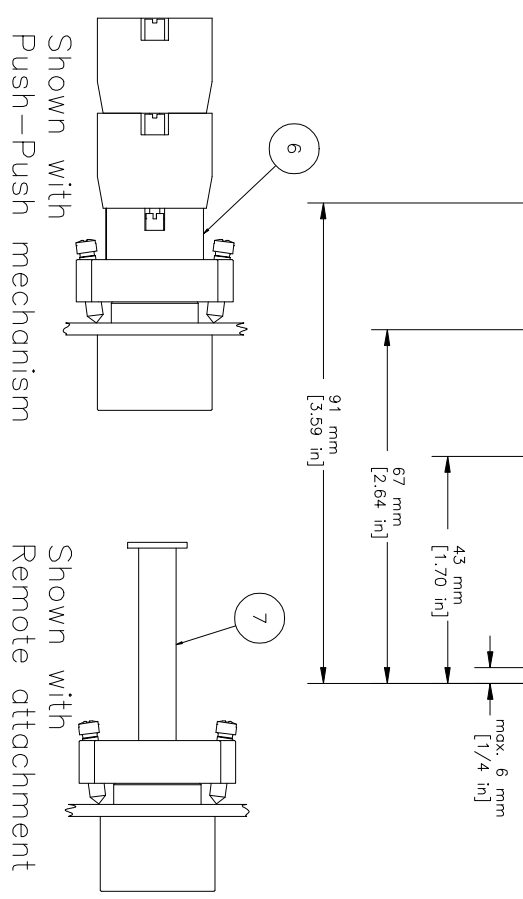

REVISIONS FOR DWG # 1PB-2AFXRH

REV. CH. NO.	DESCRIPTION	DATE	REVISED BY
-	ORIGINAL DESIGN	09/14/07	Phil E.

ITEM	DESCRIPTION	CAT. NO.	COLOR	MIN. QTY.	MAX. QTY.
1	Recessed Operator (comes with mounting bracket 2BRK)	2AF1RH 2AF2RH 2AF3RH 2AF4RH 2AF6RH 2AF8RH	White Black Green Red Blue Yellow	1 1 1 1 1 1	1 1 1 1 1 1
2	Mounting Bracket	2BRK	-	1	1
3	Mounting Bracket Screws	incl. in 2BRK	-	2	2
4	Panel	S1 S2 S3 S4	Green Red Green/Gray Red/Gray	1 1 1 1	6 6 6 6
5	Switch Contacts	2PPM	Black	1	1
6	Maintained Action Block	Add Suffix "RR"	-	1	1
7	Remote Attachment	-	-	1	1

UNLESS OTHERWISE SPECIFIED
• ALL DIMENSIONS ARE IN MILLIMETERS
• THIRD ANGLE PROJECTION

TOLERANCE

XX	±1 mm
XX X	±0.5 mm
XX.XX	±0.2 mm
ALL	- mm

This Drawing is the property of

35 Royal Road
Flemington NJ 08822-6000
(908) 806-9400 • Fax (908) 806-9490

TITLE: 22 mm Non-Illuminated Recessed Metal
Operator 2AFXRH (x=color)

DRAWN BY:	Philipp Ernstberger	09/14/07	DRAWING NO.:	1PB-2AFXRH	REV.:	-
CHECKED BY:	Laszlo Gyorgypal	09/14/07	SCALE:	-	SHEET:	1 OF 1
RELEASED BY:	Laszlo Gyorgypal	09/14/07