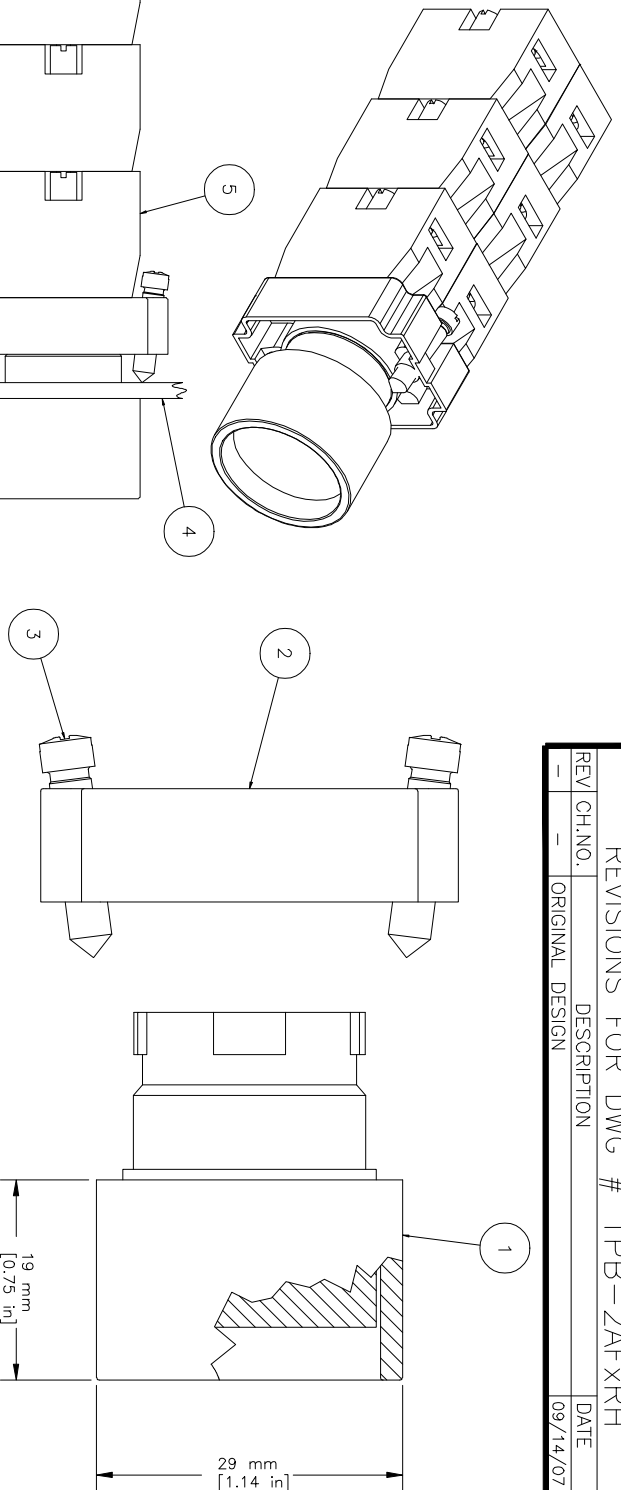

REVISIONS FOR DWG # 1PB-2AFXRH

REV. CH. NO.	DESCRIPTION	DATE	REVISED BY
-	ORIGINAL DESIGN	09/14/07	Phil E.

ITEM	DESCRIPTION	CAT. NO.	COLOR	MIN. QTY.	MAX. QTY.
1	Recessed Operator (comes with mounting bracket 2BRK)	2AF1RH 2AF2RH 2AF3RH 2AF4RH 2AF6RH 2AF8RH	White Black Green Red Blue Yellow	1 1 1 1 1 1	1 1 1 1 1 1
2	Mounting Bracket	2BRK	-	1	1
3	Mounting Bracket Screws	incl. in 2BRK	-	2	2
4	Panel	S1 S2 S3 S4	Green Red Green/Gray Red/Gray	1 1 1 1	6 6 6 6
5	Switch Contacts	2PPM	Black	1	1
6	Maintained Action Block	Add Suffix "RR"	-	1	1
7	Remote Attachment	-	-	1	1

UNLESS OTHERWISE SPECIFIED
• ALL DIMENSIONS ARE IN MILLIMETERS
• THIRD ANGLE PROJECTION

TOLERANCE

XX	±1 mm
XX X	±0.5 mm
XX.XX	±0.2 mm
ALL	- mm

This Drawing is the property of

35 Royal Road
Flemington NJ 08822-6000
(908) 806-9400 • Fax (908) 806-9490

TITLE: 22 mm Non-Illuminated Recessed Metal
Operator 2AFXRH (x=color)

DRAWN BY:	Philipp Ernstberger	09/14/07	DRAWING NO.:	1PB-2AFXRH	REV.:	-
CHECKED BY:	Laszlo Gyorgypal	09/14/07	SCALE:	-	SHEET:	1 OF 1
RELEASED BY:	Laszlo Gyorgypal	09/14/07