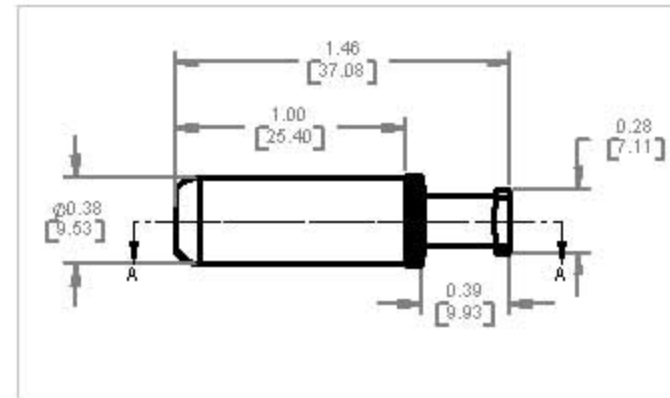

MINIATURE LOCKING POWER PLUGS

INSIDE DIAMETER :	
S760BK :	.080" (.080 - .084) 2mm (2.03 - 2.13)
760BK :	.100" (.099 - .103) 2.5mm (2.52 - 2.61)
OUTSIDE DIAMETER :	
S760BK :	.218" (.217 - .221) 5.5mm (5.51 - 5.61)
760BK :	.218" (.217 - .221) 5.5mm (5.51 - 5.61)