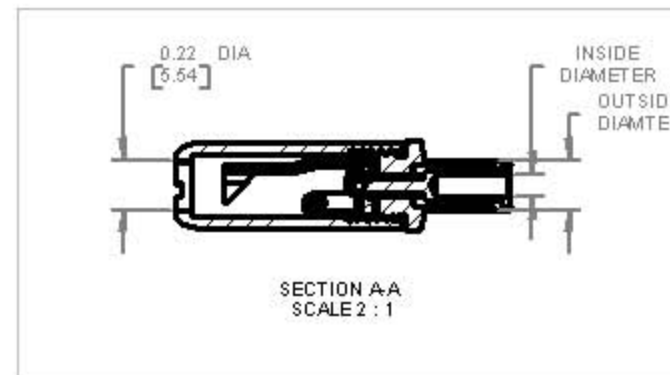

MINIATURE LOCKING POWER PLUGS

INSIDE DIAMETER :	
S760BK :	.080" (.080 - .084) 2mm (2.03 - 2.13)
760BK :	.100" (.099 - .103) 2.5mm (2.52 - 2.61)
OUTSIDE DIAMETER :	
S760BK :	.218" (.217 - .221) 5.5mm (5.51 - 5.61)
760BK :	.218" (.217 - .221) 5.5mm (5.51 - 5.61)