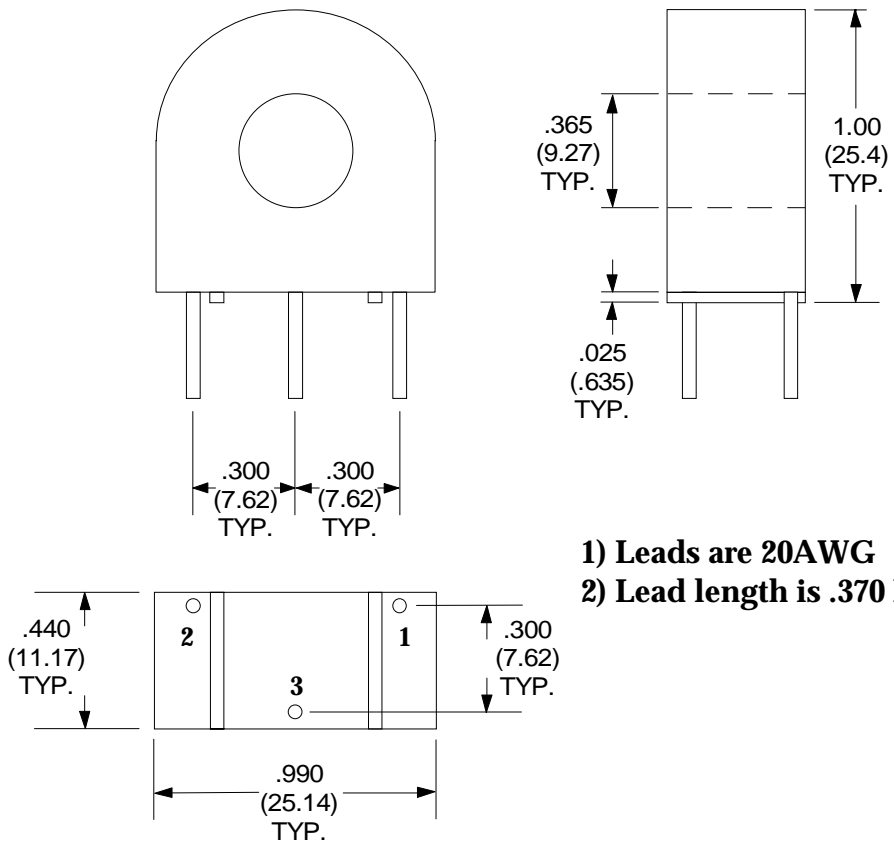

CURRENT SENSE PACKAGE

All dimensions in inches (mm):

- 1) Leads are 20AWG
- 2) Lead length is .370 Min.

2/25/01