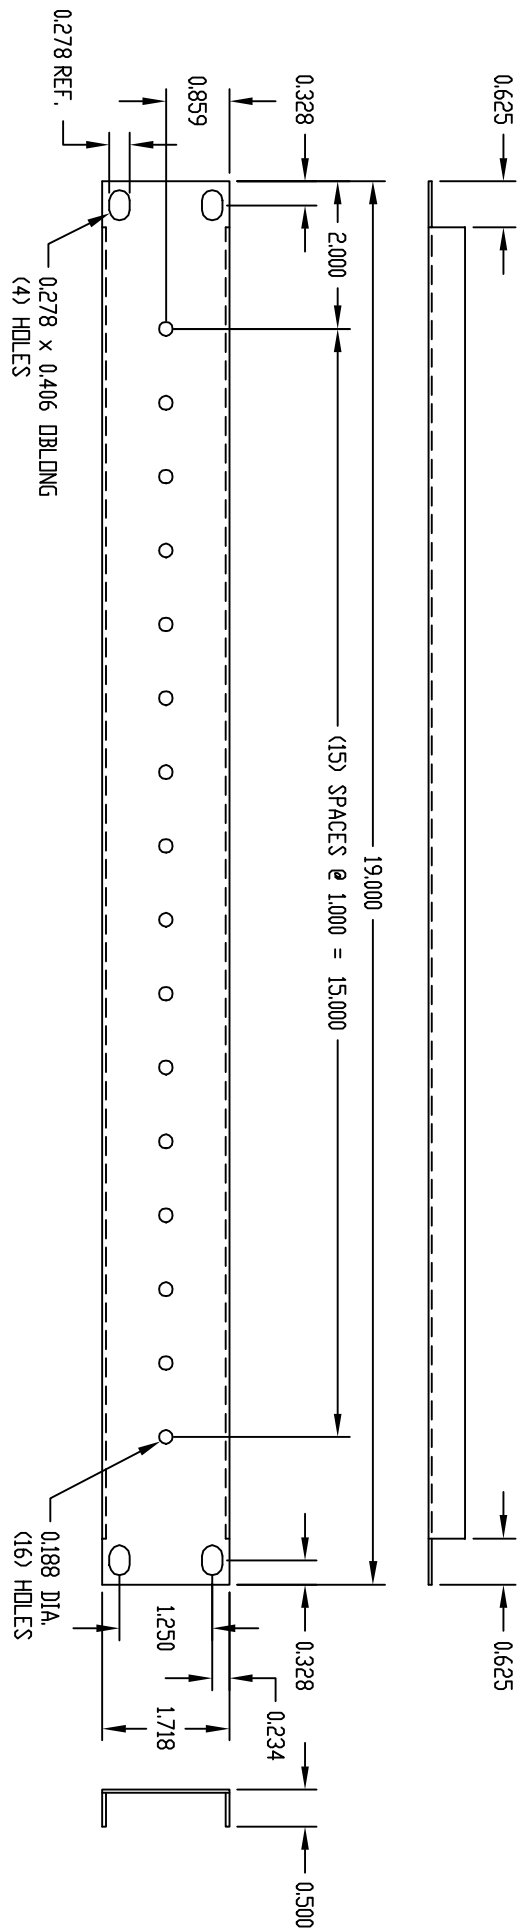

PART NAME

CABLE MANAGEMENT PANEL 1U

PART No.

CM-1225

**MATERIAL:**  
 PANEL \_\_\_\_\_ 18 GA. STEEL  
 CABLE CLIPS \_\_\_\_\_ NYLON

**FINISH:**  
 PANEL \_\_\_\_\_ SMOOTH BLACK  
 CABLE CLIPS \_\_\_\_\_ WHITE

**SUPPLIED WITH:**  
 QTY. (4) #10-32 x 5/8 LG. SCREWS  
 QTY. (4) #12-24 x 1/2 LG. SCREWS  
 QTY. (12) CABLE CLIPS (PKG. #CM-1229)