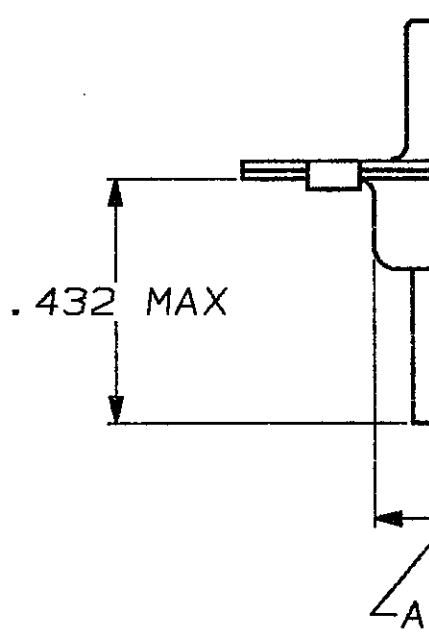

C

B

1. CONNECTOR ACCEPTS SIZE 22 DF SOCKET CONTACTS
RETENTION TINES ARE AN INTEGRAL PART OF INS
- 2 FLAME RETARDANT 94V-0 RATED GLASS FILLED NYL
COLOR: BLACK.
- 3 STEEL PER ASTM A109.
- 4 TIN PLATED PER MIL-T-10727.