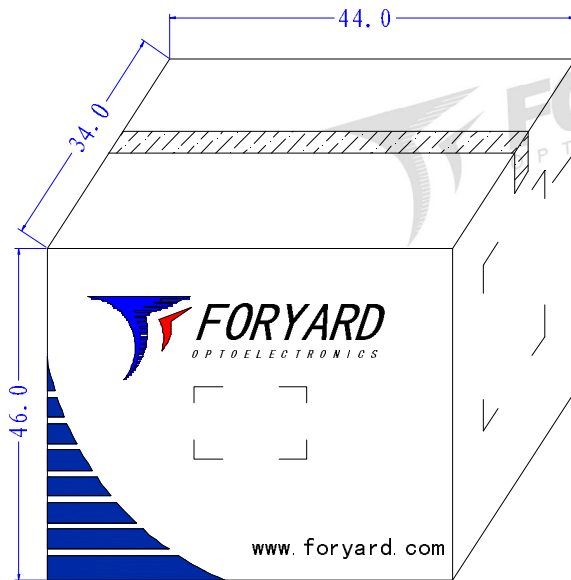

E-mail:Sales@foryard.com (General)

[Http://www.foryard.com](http://www.foryard.com)

Model No.: FYLM-5050RGB-03-02-12V-W

■ **Photo**

■ **Drawing (1 meter)**

Notes:

1. All dimensions are millimeters.
2. Tolerance is ± 1 mm unless otherwise specified.
3. Specifications are subject to change without notice.
4. Dimension: L81*W20*H10mm.without prior notice.
5. Can be cut or connected every three LEDs.

■ **Circuit Diagram(a single group)**

Model No.: FYLM-5050RGB-03-02-12V-W

■ Rating Electrical/Optical Characteristics(1 PC)

Item	Red	Green	Blue	White
Operation Voltage(V)	DC12	DC12	DC12	DC12
Power Dissipation(V)	0.24	0.24	0.24	0.72
Input Current(mA)	20	20	20	60
Wavelength(nm)	625-635	515-525	465-475	/
Single LED Luminous Intensity(MCD)	600	1300	400	2300
Luminous Flux(lm)	6.3	14.7	3	24
Angle(°)	120			
Operation Temperature(°C)	-20~60			
single LED Operating Current(mA)	20			
LED Quantity(pcs)	3			
Dimension:(mm)	L81*W20*H10			
Life Time(hrs)	50000			
net weight:(g)	20			
Approval	CE (NO: E8 06 01 57489 001)			

■ Rating Electrical/Optical Characteristics(20 PC)

Item	Red	Green	Blue	White
Power Dissipation	4.8W	4.8W	4.8W	14.4W
Total Length	3.5m±0.1m	3.5m±0.1m	3.5m±0.1m	3.5m±0.1m
Input Current(mA)	400	400	400	1200
Weight	400g	400g	400g	400g

Model No.: FYLM-5050RGB-03-02-12V-W

Package(5 meters)

The backsides of all products will stick '3M' branded double-sided sticker with 8mm width.

XPCS/Polybag

24Boxes/Carton

OUTSIDE LABEL

xPolybags/Box

OUTSIDE LABEL