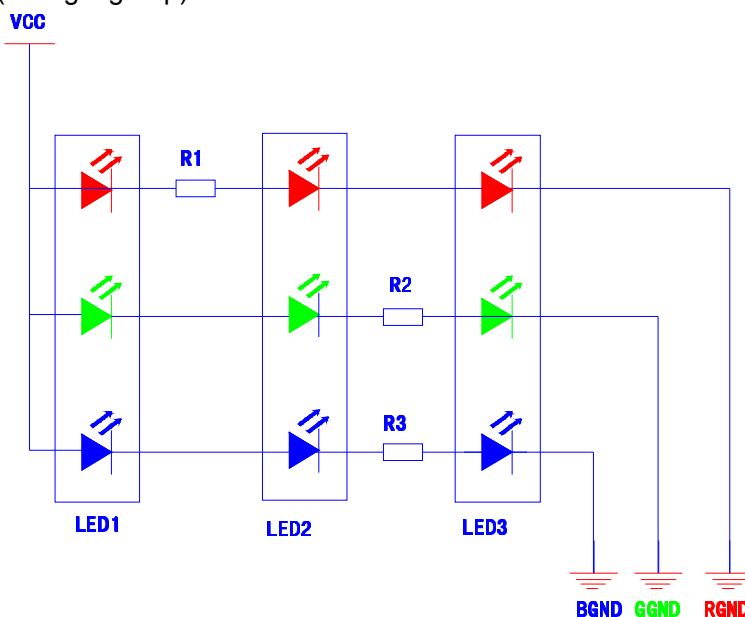

LED Module Specifications

PRODUCT SPECIFICATION

Model No.: FYLM-5050RGB-03-02-12V-W

Applications:
<ul style="list-style-type: none"> ■ Channel Letters ■ Lighting source for shop windows ■ Indoor Decoration Lighting ■ Advertising Signs ■ Replacement for Neon

E-mail:Sales@foryard.com (General)

[Http://www.foryard.com](http://www.foryard.com)

Model No.: FYLM-5050RGB-03-02-12V-W

■ **Photo**

■ **Drawing (1 meter)**

Notes:

1. All dimensions are millimeters.
2. Tolerance is ± 1 mm unless otherwise specified.
3. Specifications are subject to change without notice.
4. Dimension: L81*W20*H10mm.without prior notice.
5. Can be cut or connected every three LEDs.

■ **Circuit Diagram(a single group)**

Model No.: FYLM-5050RGB-03-02-12V-W

■ Rating Electrical/Optical Characteristics(1 PC)

Item	Red	Green	Blue	White
Operation Voltage(V)	DC12	DC12	DC12	DC12
Power Dissipation(V)	0.24	0.24	0.24	0.72
Input Current(mA)	20	20	20	60
Wavelength(nm)	625-635	515-525	465-475	/
Single LED Luminous Intensity(MCD)	600	1300	400	2300
Luminous Flux(lm)	6.3	14.7	3	24
Angle(°)	120			
Operation Temperature(°C)	-20~60			
single LED Operating Current(mA)	20			
LED Quantity(pcs)	3			
Dimension:(mm)	L81*W20*H10			
Life Time(hrs)	50000			
net weight:(g)	20			
Approval	CE (NO: E8 06 01 57489 001)			

■ Rating Electrical/Optical Characteristics(20 PC)

Item	Red	Green	Blue	White
Power Dissipation	4.8W	4.8W	4.8W	14.4W
Total Length	3.5m±0.1m	3.5m±0.1m	3.5m±0.1m	3.5m±0.1m
Input Current(mA)	400	400	400	1200
Weight	400g	400g	400g	400g