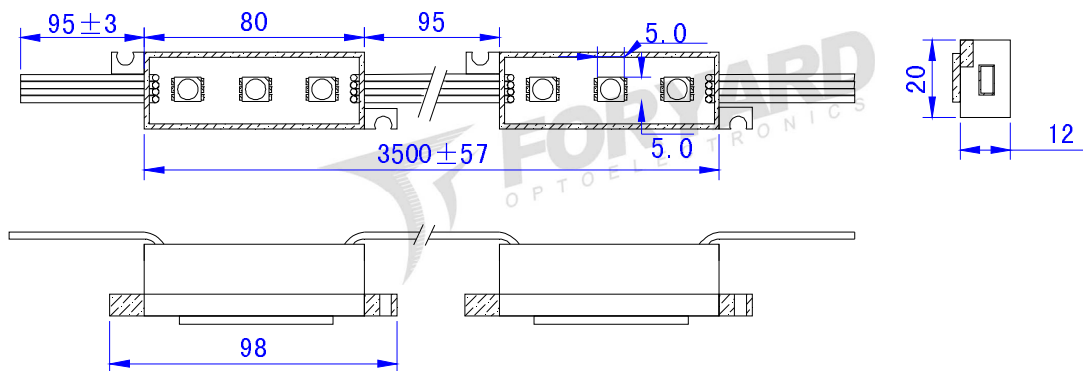

E-mail:Sales@foryard.com (General)

[Http://www.foryard.com](http://www.foryard.com)

Model No.: FYLM-5050RGB-03-02-12V-W

■ **Photo**

■ **Drawing (1 meter)**

Notes:

1. All dimensions are millimeters.
2. Tolerance is ± 1 mm unless otherwise specified.
3. Specifications are subject to change without notice.
4. Dimension: L81*W20*H10mm.without prior notice.
5. Can be cut or connected every three LEDs.

■ **Circuit Diagram(a single group)**

Model No.: FYLM-5050RGB-03-02-12V-W

■ Rating Electrical/Optical Characteristics(1 PC)

Item	Red	Green	Blue	White
Operation Voltage(V)	DC12	DC12	DC12	DC12
Power Dissipation(V)	0.24	0.24	0.24	0.72
Input Current(mA)	20	20	20	60
Wavelength(nm)	625-635	515-525	465-475	/
Single LED Luminous Intensity(MCD)	600	1300	400	2300
Luminous Flux(lm)	6.3	14.7	3	24
Angle(°)	120			
Operation Temperature(°C)	-20~60			
single LED Operating Current(mA)	20			
LED Quantity(pcs)	3			
Dimension:(mm)	L81*W20*H10			
Life Time(hrs)	50000			
net weight:(g)	20			
Approval	CE (NO: E8 06 01 57489 001)			

■ Rating Electrical/Optical Characteristics(20 PC)

Item	Red	Green	Blue	White
Power Dissipation	4.8W	4.8W	4.8W	14.4W
Total Length	3.5m±0.1m	3.5m±0.1m	3.5m±0.1m	3.5m±0.1m
Input Current(mA)	400	400	400	1200
Weight	400g	400g	400g	400g