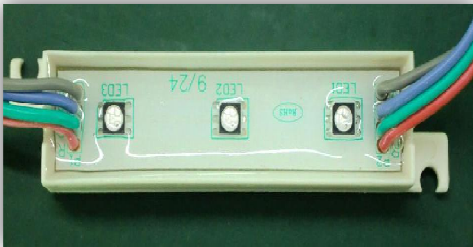

LED Module Specifications

PRODUCT SPECIFICATION

Model No.: FYLM-5050RGB-03-02-12V-W

Applications:
<ul style="list-style-type: none"> ■ Channel Letters ■ Lighting source for shop windows ■ Indoor Decoration Lighting ■ Advertising Signs ■ Replacement for Neon

E-mail:Sales@foryard.com (General)

[Http://www.foryard.com](http://www.foryard.com)

Model No.: FYLM-5050RGB-03-02-12V-W

■ **Photo**

■ **Drawing (1 meter)**

Notes:

1. All dimensions are millimeters.
2. Tolerance is ± 1 mm unless otherwise specified.
3. Specifications are subject to change without notice.
4. Dimension: L81*W20*H10mm.without prior notice.
5. Can be cut or connected every three LEDs.

■ **Circuit Diagram(a single group)**

Model No.: FYLM-5050RGB-03-02-12V-W

■ Rating Electrical/Optical Characteristics(1 PC)

Item	Red	Green	Blue	White
Operation Voltage(V)	DC12	DC12	DC12	DC12
Power Dissipation(V)	0.24	0.24	0.24	0.72
Input Current(mA)	20	20	20	60
Wavelength(nm)	625-635	515-525	465-475	/
Single LED Luminous Intensity(MCD)	600	1300	400	2300
Luminous Flux(lm)	6.3	14.7	3	24
Angle(°)	120			
Operation Temperature(°C)	-20~60			
single LED Operating Current(mA)	20			
LED Quantity(pcs)	3			
Dimension:(mm)	L81*W20*H10			
Life Time(hrs)	50000			
net weight:(g)	20			
Approval	CE (NO: E8 06 01 57489 001)			

■ Rating Electrical/Optical Characteristics(20 PC)

Item	Red	Green	Blue	White
Power Dissipation	4.8W	4.8W	4.8W	14.4W
Total Length	3.5m±0.1m	3.5m±0.1m	3.5m±0.1m	3.5m±0.1m
Input Current(mA)	400	400	400	1200
Weight	400g	400g	400g	400g