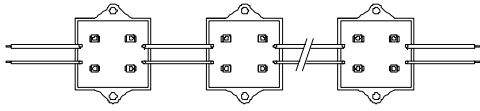

Model No.: FYLM-3528UXC-04-22-12V-W

Package(5 meters)

The backsides of all products will stick '3M' branded double-sided sticker with 30mm width.

XPCS/Polybag