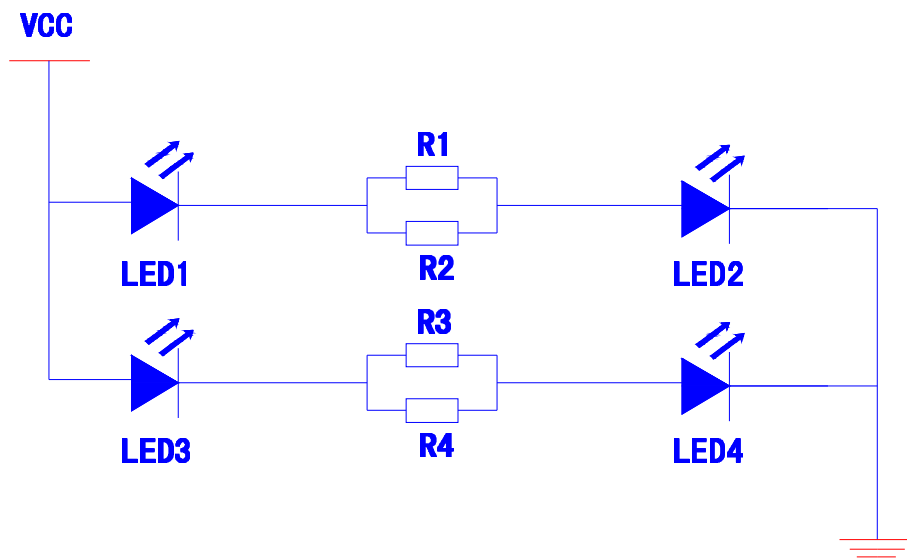

LED Module Specifications

PRODUCT SPECIFICATION

Model No.: FYLM-3528UXC-04-22-12V-W

Applications:
<ul style="list-style-type: none"> ■ Channel Letters ■ Lighting source for shop windows ■ Indoor Decoration Lighting ■ Advertising Signs ■ Replacement for Neon

E-mail:Sales@foryard.com (General)

[Http://www.foryard.com](http://www.foryard.com)

Model No.: FYLM-3528UXC-04-22-12V-W

Photo

Drawing (1 meter)

Notes:

1. All dimensions are millimeters.
2. Tolerance is ± 1 mm unless otherwise specified.
3. Specifications are subject to change without notice.
4. Dimension: L36*W36*H5mm.without prior notice.
5. Can be cut or connected every four LEDs.

Circuit Diagram(a single group)

Model No.: FYLM-3528UXC-04-22-12V-W

■ Rating Electrical/Optical Characteristics(1 PC)

Item	Red	Yellow	Blue	Green	White
Operation Voltage(V)	DC12	DC12	DC12	DC12	DC12
Power Dissipation(V)	0.48	0.48	0.48	0.48	0.48
Input Current(mA)	40	40	40	40	40
Wavelength(nm)	625-635	590-594	465-475	515-525	CCT:5000K-6500K
Single LED Luminous Intensity(MCD)	600	600	350	1200	2000
Luminous Flux(lm)	8.4	8.4	5.6	15	28
Angle(°)	120				
Operation Temperature(°C)	-20~60				
single LED Operating Current(mA)	20				
LED Quantity(pcs)	4				
Dimension:(mm)	L36*W36*H5				
Life Time(hrs)	50000				
net weight:(g)	6				
Approval	CE (NO: E8 06 01 57489 001)				

■ Rating Electrical/Optical Characteristics(20 PC)

Item	Red	Yellow	Blue	Green	White
Power Dissipation	9.6W	9.6W	9.6W	9.6W	9.6W
Total Length	2m±0.1m	2m±0.1m	2m±0.1m	2m±0.1m	2m±0.1m
Input Current(mA)	800	800	800	800	800
Weight	400g	400g	400g	400g	400g