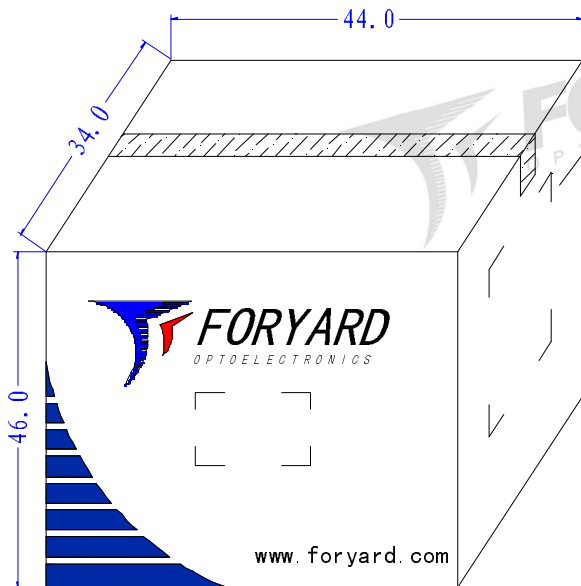

E-mail:Sales@foryard.com (General)

[Http://www.foryard.com](http://www.foryard.com)

Model No.: FYLM-3528UXC-04-22-12V-W

Photo

Drawing (1 meter)

Notes:

1. All dimensions are millimeters.
2. Tolerance is ± 1 mm unless otherwise specified.
3. Specifications are subject to change without notice.
4. Dimension: L36*W36*H5mm.without prior notice.
5. Can be cut or connected every four LEDs.

■ Rating Electrical/Optical Characteristics(20 PC)

Item	Red	Yellow	Blue	Green	White
Power Dissipation	9.6W	9.6W	9.6W	9.6W	9.6W
Total Length	2m±0.1m	2m±0.1m	2m±0.1m	2m±0.1m	2m±0.1m
Input Current(mA)	800	800	800	800	800
Weight	400g	400g	400g	400g	400g

Model No.: FYLM-3528UXC-04-22-12V-W

Package(5 meters)

The backsides of all products will stick '3M' branded double-sided sticker with 30mm width.

XPCS/Polybag

24Boxes/Carton

OUTSIDE LABEL

xPolybags/Box

OUTSIDE LABEL