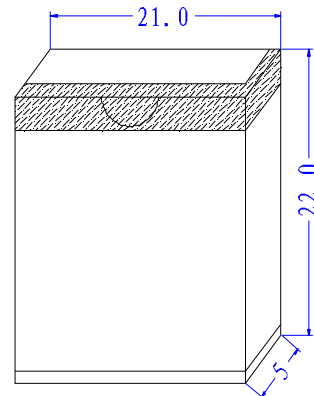

E-mail:Sales@foryard.com (General)

[Http://www.foryard.com](http://www.foryard.com)

Model No.: FYLM-3528UXC-04-22-12V-W

Photo

Drawing (1 meter)

Notes:

1. All dimensions are millimeters.
2. Tolerance is ± 1 mm unless otherwise specified.
3. Specifications are subject to change without notice.
4. Dimension: L36*W36*H5mm.without prior notice.
5. Can be cut or connected every four LEDs.

■ Rating Electrical/Optical Characteristics(20 PC)

Item	Red	Yellow	Blue	Green	White
Power Dissipation	9.6W	9.6W	9.6W	9.6W	9.6W
Total Length	2m±0.1m	2m±0.1m	2m±0.1m	2m±0.1m	2m±0.1m
Input Current(mA)	800	800	800	800	800
Weight	400g	400g	400g	400g	400g

Model No.: FYLM-3528UXC-04-22-12V-W

Package(5 meters)

The backsides of all products will stick '3M' branded double-sided sticker with 30mm width.

XPCS/Polybag

24Boxes/Carton

OUTSIDE LABEL

xPolybags/Box

OUTSIDE LABEL