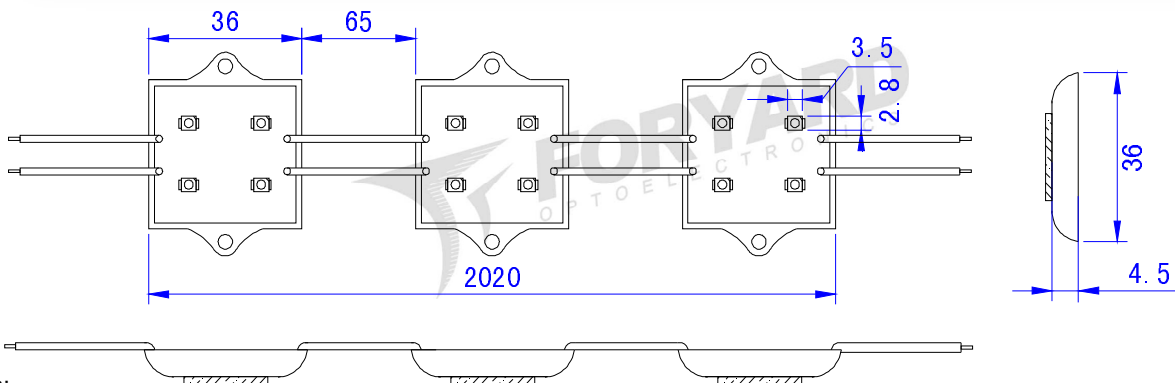

E-mail:Sales@foryard.com (General)

[Http://www.foryard.com](http://www.foryard.com)

Model No.: FYLM-3528UXC-04-22-12V-W

Photo

Drawing (1 meter)

Notes:

1. All dimensions are millimeters.
2. Tolerance is ± 1 mm unless otherwise specified.
3. Specifications are subject to change without notice.
4. Dimension: L36*W36*H5mm.without prior notice.
5. Can be cut or connected every four LEDs.

Circuit Diagram(a single group)

Model No.: FYLM-3528UXC-04-22-12V-W

■ Rating Electrical/Optical Characteristics(1 PC)

Item	Red	Yellow	Blue	Green	White
Operation Voltage(V)	DC12	DC12	DC12	DC12	DC12
Power Dissipation(V)	0.48	0.48	0.48	0.48	0.48
Input Current(mA)	40	40	40	40	40
Wavelength(nm)	625-635	590-594	465-475	515-525	CCT:5000K-6500K
Single LED Luminous Intensity(MCD)	600	600	350	1200	2000
Luminous Flux(lm)	8.4	8.4	5.6	15	28
Angle(°)	120				
Operation Temperature(°C)	-20~60				
single LED Operating Current(mA)	20				
LED Quantity(pcs)	4				
Dimension:(mm)	L36*W36*H5				
Life Time(hrs)	50000				
net weight:(g)	6				
Approval	CE (NO: E8 06 01 57489 001)				

■ Rating Electrical/Optical Characteristics(20 PC)

Item	Red	Yellow	Blue	Green	White
Power Dissipation	9.6W	9.6W	9.6W	9.6W	9.6W
Total Length	2m±0.1m	2m±0.1m	2m±0.1m	2m±0.1m	2m±0.1m
Input Current(mA)	800	800	800	800	800
Weight	400g	400g	400g	400g	400g