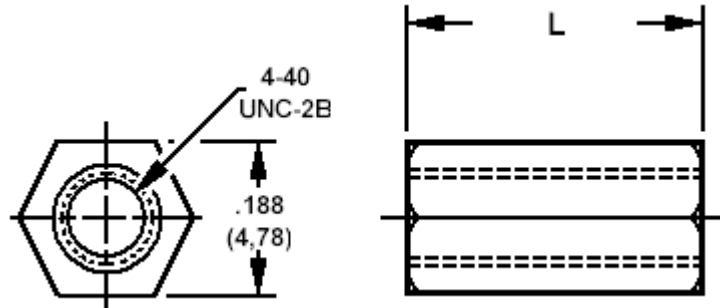

350-7416 Spacer/Stand-off, hexagonal, threaded**How to order code****350-7416-XX-YY-00**

Basic Part No XX = L dimension, YY = Plating Finish

DIMENSIONS (XX)		
	(XX)	L
350-7416	-03	.250 (6,35)
	-04	.312 (7,92)
	-05	.375 (9,53)
	-06	.438 (11,13)
	-07	.500 (12,70)

MATERIALS		
Component	Material	Finish (YY)
		-19
Spacer/Stand-Off	Aluminium	Clear Chromate