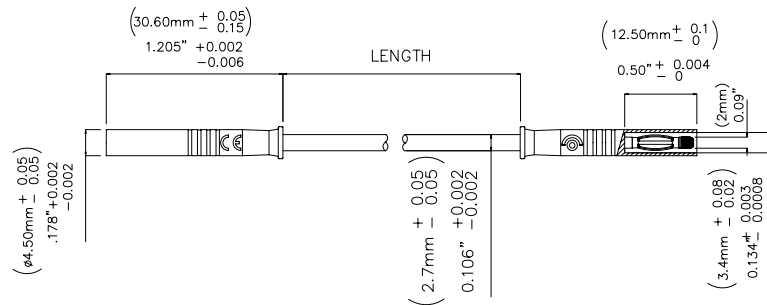

Models 72919
2mm SAFETY Sheathed Patch Cords

Features

- 2mm Male to male straight fixed safety patch cord mates with 2mm jacks.

Materials

- Wire Insulation: PVC
- Plug Body: Nickel plated Brass
- Plug Insulation: Polypropylene
- Plug Tip Insulation: Polysulfone

Ordering Information

Model: 72919-Length-Color
 Available lengths: 20 inches (-20) or 39 inches (-39)
 Available colors: Black (-0) or red (-2)

Specifications

Max Current	10A
Max Voltage	33 Vrms / 70 Vdc
Temperature	-20° C + 80° C
Max Resistance	0.02Ω

All dimensions are in inches. Tolerances (except noted): .xx = ±.02" (.51 mm), .xxx = ± .005" (.127 mm). All specifications are to the latest revisions. Specifications are subject to change without notice. Registered trademarks are the property of their respective companies.