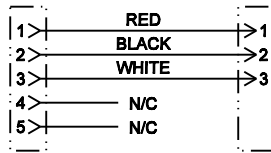

S3F5M  
WIRING DIAGRAM

S3F5M  
3 PIN FEMALE TO 5 PIN MALE  
DMX ADAPTER

S5F3M  
WIRING DIAGRAM

S5F3M  
5 PIN FEMALE TO 3 PIN MALE  
DMX ADAPTER