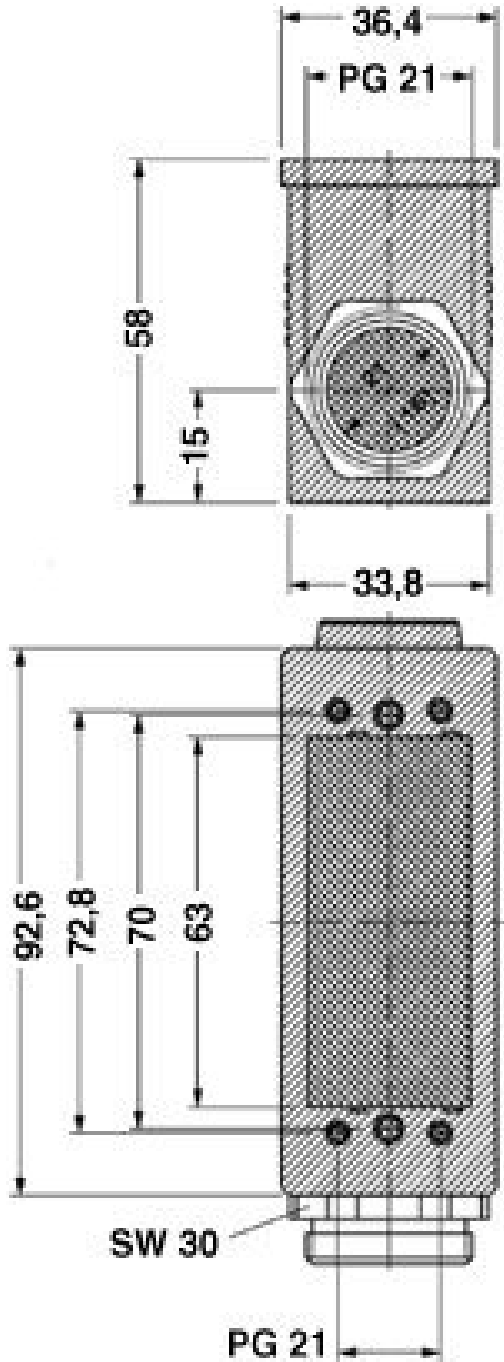

Diagrams/Drawings

Dimensioned drawing