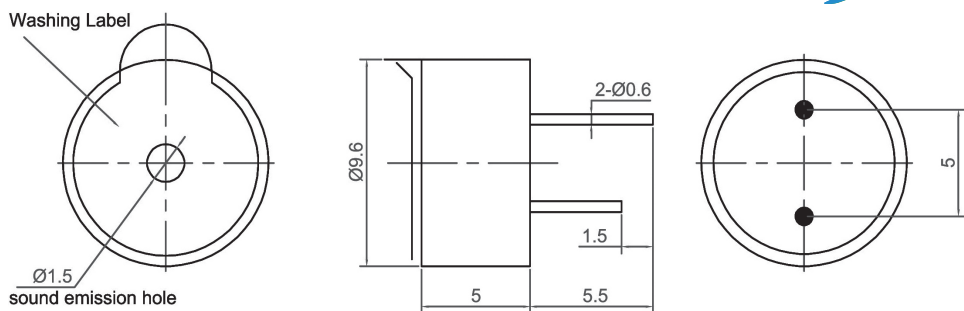

Magnetic Buzzer (DC)

Canopus Part no.	Operating Voltage (VDC)	Rated Voltage (VDC)	Max Rated Current (mA)	Min Sound Output (dBA)	Resonant Frequency (Hz)	Tone Nature	Operating Temperature (°C)	Housing	Terminal	Weight (g)
CMB1005EC25NP	3 ~ 7	5	25	76 at 10cm	2500±200	Continuous	-25 ~ +70	Noryl	Pin	1

Canopus Part no.	Operating Voltage (VDC)	Rated Voltage (VDC)	Max Rated Current (mA)	Min Sound Output (dBA)	Resonant Frequency (Hz)	Tone Nature	Operating Temperature (°C)	Housing	Terminal	Weight (g)
CMB1206EC23NP	4 ~ 7	5	30	85 at 10cm	2300±300	Continuous	-40 ~ +92	Noryl	Pin	2

Canopus Part no.	Operating Voltage (VDC)	Rated Voltage (VDC)	Max Rated Current (mA)	Min Sound Output (dBA)	Resonant Frequency (Hz)	Tone Nature	Operating Temperature (°C)	Housing	Terminal	Weight (g)
CMB1207AC23NP	1.4 ~ 2	1.5	25	76 at 10cm	2300±500	Continuous	-40 ~ +86	Noryl	Pin	1
CMB1207CC23NP	2 ~ 5	3	30	83 at 10cm	2300±3400	Continuous	-40 ~ +87	Noryl	Pin	1
CMB1207EC23NP	3 ~ 7	3	30	83 at 10cm	2300±400	Continuous	-40 ~ +89	Noryl	Pin	1
CMB1207EC31NP	3 ~ 7	3	30	83 at 10cm	3100±300	Continuous	-40 ~ +88	Noryl	Pin	1
CMB1207HC23NP	9 ~ 15	12	30	83 at 10cm	2300±400	Continuous	-40 ~ +91	Noryl	Pin	1
CMB1207HC31NP	9 ~ 15	12	30	83 at 10cm	3100±300	Continuous	-40 ~ +90	Noryl	Pin	1