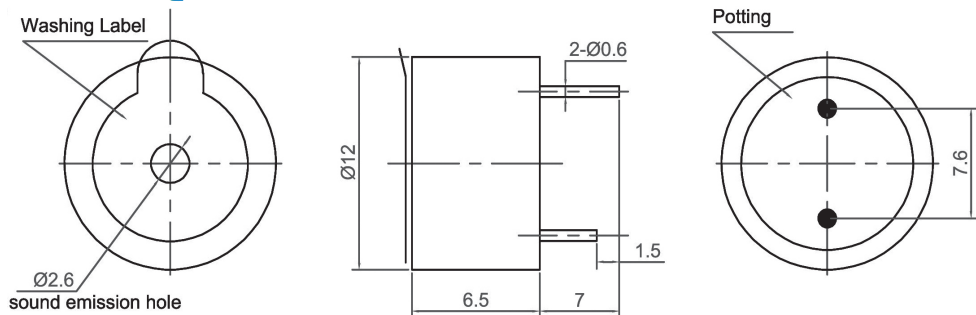

Magnetic Buzzer (DC)

Canopus Part no.	Operating Voltage (VDC)	Rated Voltage (VDC)	Max Rated Current (mA)	Min Sound Output (dBA)	Resonant Frequency (Hz)	Tone Nature	Operating Temperature (°C)	Housing	Terminal	Weight (g)
CMB1005EC25NP	3 ~ 7	5	25	76 at 10cm	2500±200	Continuous	-25 ~ +70	Noryl	Pin	1

Canopus Part no.	Operating Voltage (VDC)	Rated Voltage (VDC)	Max Rated Current (mA)	Min Sound Output (dBA)	Resonant Frequency (Hz)	Tone Nature	Operating Temperature (°C)	Housing	Terminal	Weight (g)
CMB1206EC23NP	4 ~ 7	5	30	85 at 10cm	2300±300	Continuous	-40 ~ +92	Noryl	Pin	2

Canopus Part no.	Operating Voltage (VDC)	Rated Voltage (VDC)	Max Rated Current (mA)	Min Sound Output (dBA)	Resonant Frequency (Hz)	Tone Nature	Operating Temperature (°C)	Housing	Terminal	Weight (g)
CMB1207AC23NP	1.4 ~ 2	1.5	25	76 at 10cm	2300±500	Continuous	-40 ~ +86	Noryl	Pin	1
CMB1207CC23NP	2 ~ 5	3	30	83 at 10cm	2300±3400	Continuous	-40 ~ +87	Noryl	Pin	1
CMB1207EC23NP	3 ~ 7	3	30	83 at 10cm	2300±400	Continuous	-40 ~ +89	Noryl	Pin	1
CMB1207EC31NP	3 ~ 7	3	30	83 at 10cm	3100±300	Continuous	-40 ~ +88	Noryl	Pin	1
CMB1207HC23NP	9 ~ 15	12	30	83 at 10cm	2300±400	Continuous	-40 ~ +91	Noryl	Pin	1
CMB1207HC31NP	9 ~ 15	12	30	83 at 10cm	3100±300	Continuous	-40 ~ +90	Noryl	Pin	1