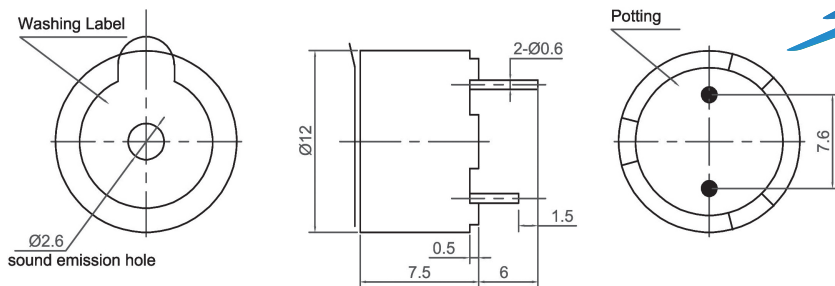

Magnetic Buzzer (DC)

Canopus Part no.	Operating Voltage (VDC)	Rated Voltage (VDC)	Max Rated Current (mA)	Min Sound Output (dBA)	Resonant Frequency (Hz)	Tone Nature	Operating Temperature (°C)	Housing	Terminal	Weight (g)
CMB1005EC25NP	3 ~ 7	5	25	76 at 10cm	2500±200	Continuous	-25 ~ +70	Noryl	Pin	1

Canopus Part no.	Operating Voltage (VDC)	Rated Voltage (VDC)	Max Rated Current (mA)	Min Sound Output (dBA)	Resonant Frequency (Hz)	Tone Nature	Operating Temperature (°C)	Housing	Terminal	Weight (g)
CMB1206EC23NP	4 ~ 7	5	30	85 at 10cm	2300±300	Continuous	-40 ~ +92	Noryl	Pin	2

Canopus Part no.	Operating Voltage (VDC)	Rated Voltage (VDC)	Max Rated Current (mA)	Min Sound Output (dBA)	Resonant Frequency (Hz)	Tone Nature	Operating Temperature (°C)	Housing	Terminal	Weight (g)
CMB1207AC23NP	1.4 ~ 2	1.5	25	76 at 10cm	2300±500	Continuous	-40 ~ +86	Noryl	Pin	1
CMB1207CC23NP	2 ~ 5	3	30	83 at 10cm	2300±3400	Continuous	-40 ~ +87	Noryl	Pin	1
CMB1207EC23NP	3 ~ 7	3	30	83 at 10cm	2300±400	Continuous	-40 ~ +89	Noryl	Pin	1
CMB1207EC31NP	3 ~ 7	3	30	83 at 10cm	3100±300	Continuous	-40 ~ +88	Noryl	Pin	1
CMB1207HC23NP	9 ~ 15	12	30	83 at 10cm	2300±400	Continuous	-40 ~ +91	Noryl	Pin	1
CMB1207HC31NP	9 ~ 15	12	30	83 at 10cm	3100±300	Continuous	-40 ~ +90	Noryl	Pin	1